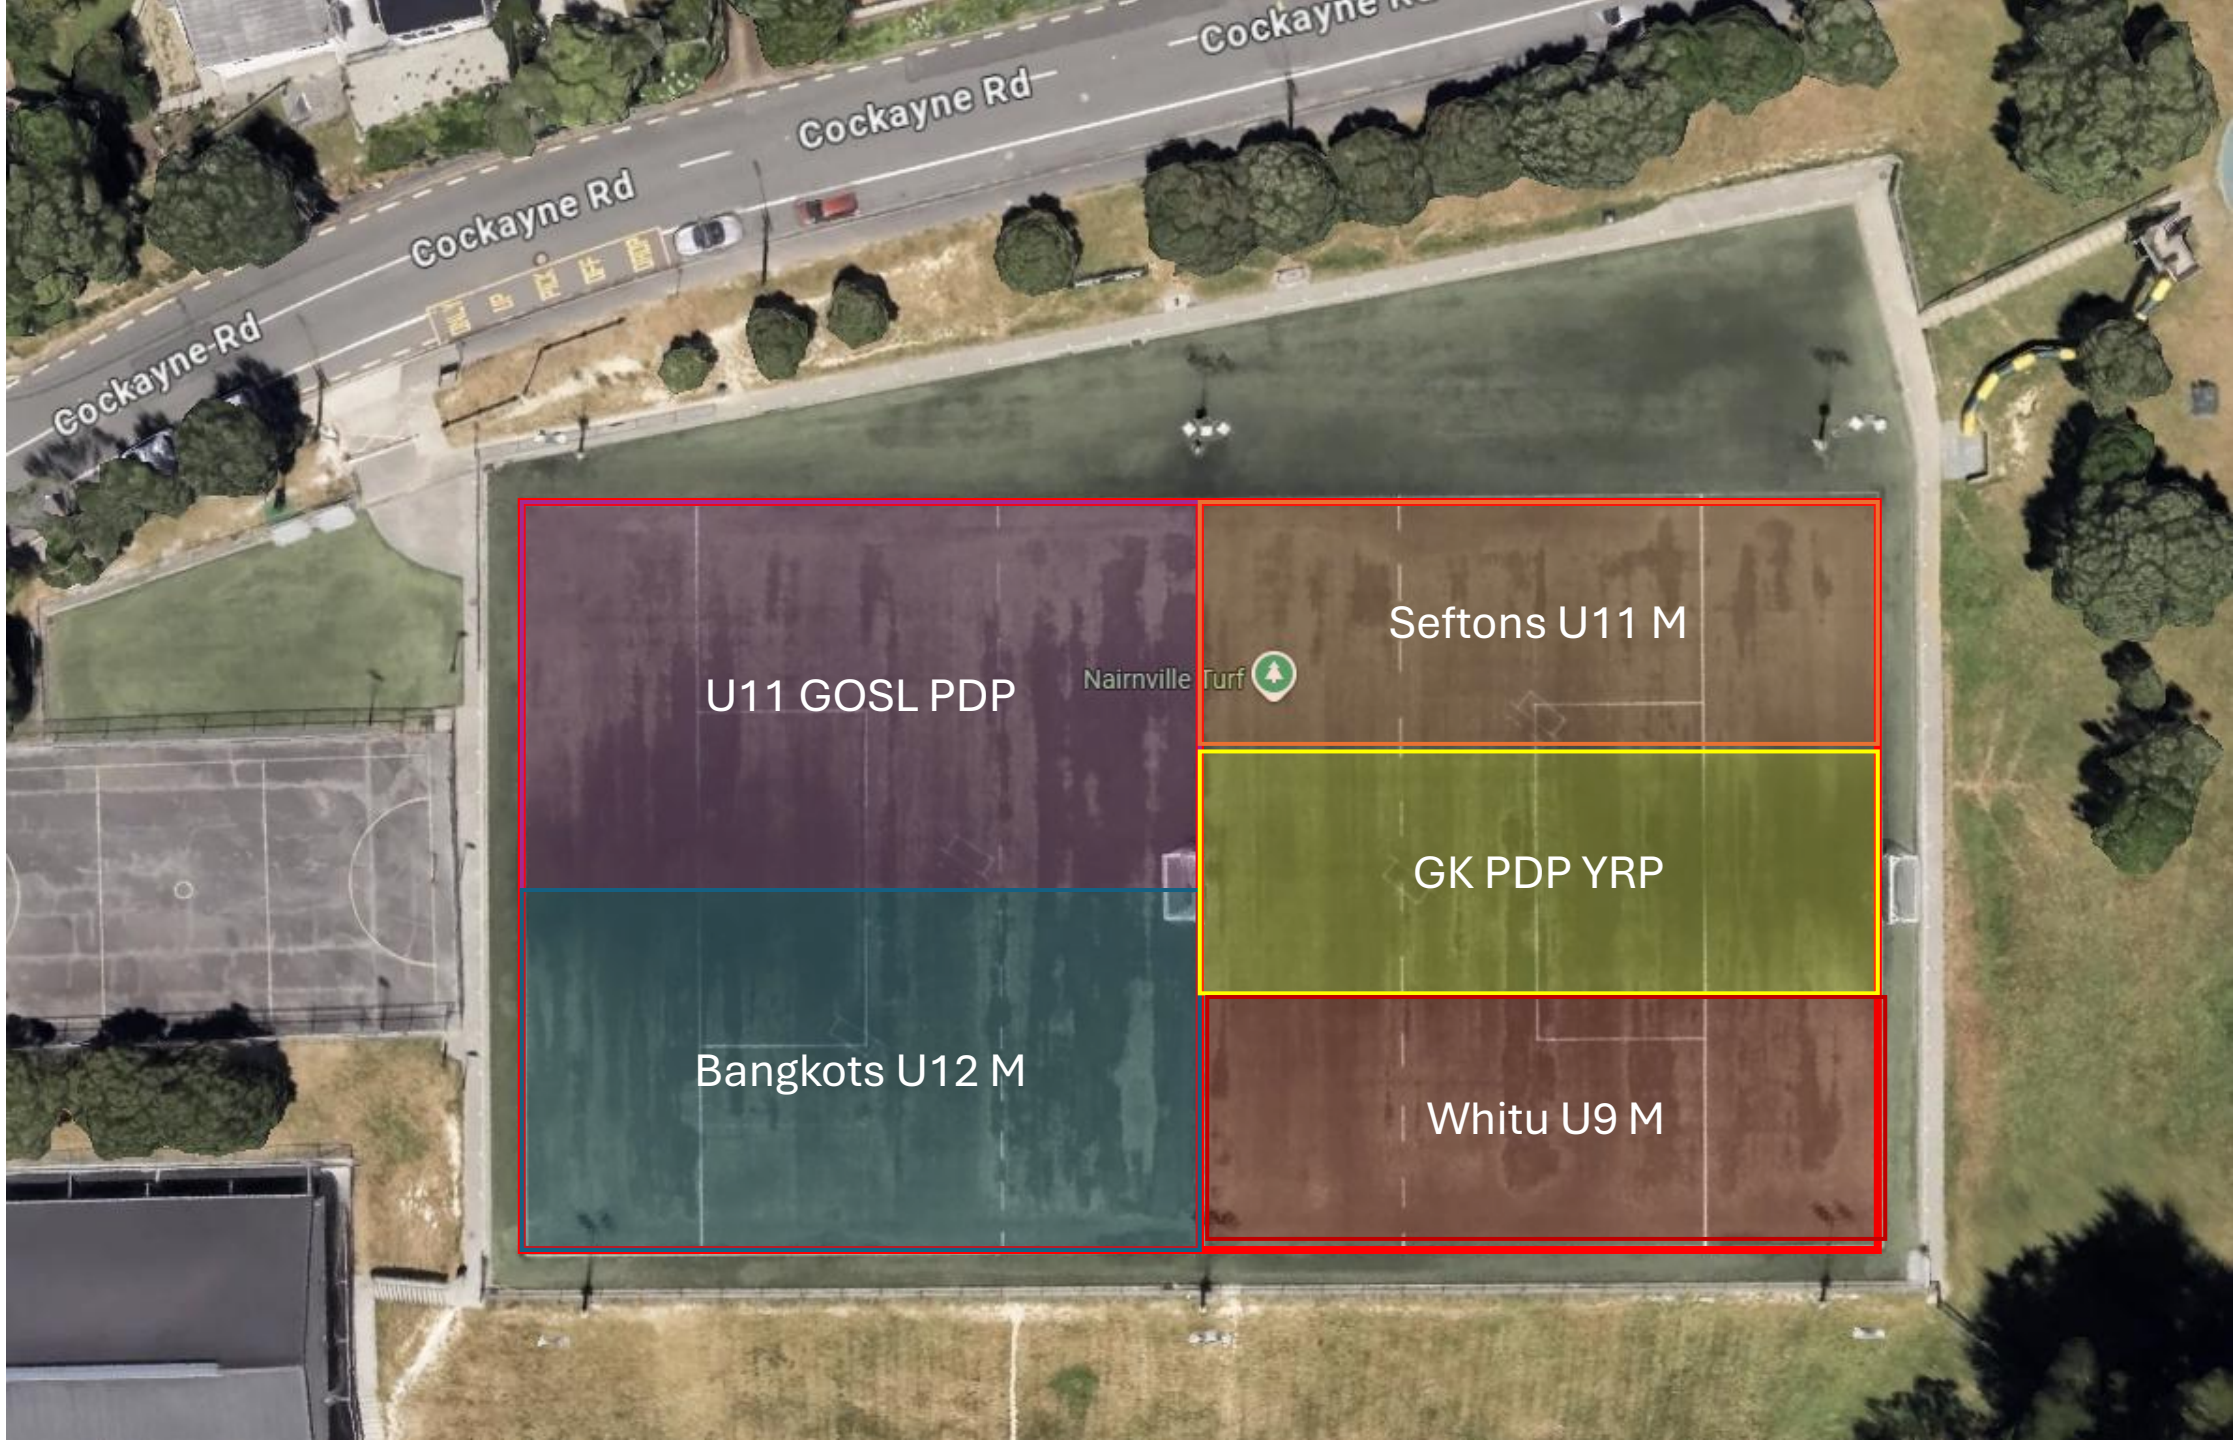

# Tuesday

4.45 – 5.45  
*PDP*

5.00 – 6.00  
*Bangkots,  
Seftons, Whitu*

U11 GOSL PDP

Seftons U11 M

GK PDP YRP

Bangkots U12 M

Whitu U9 M