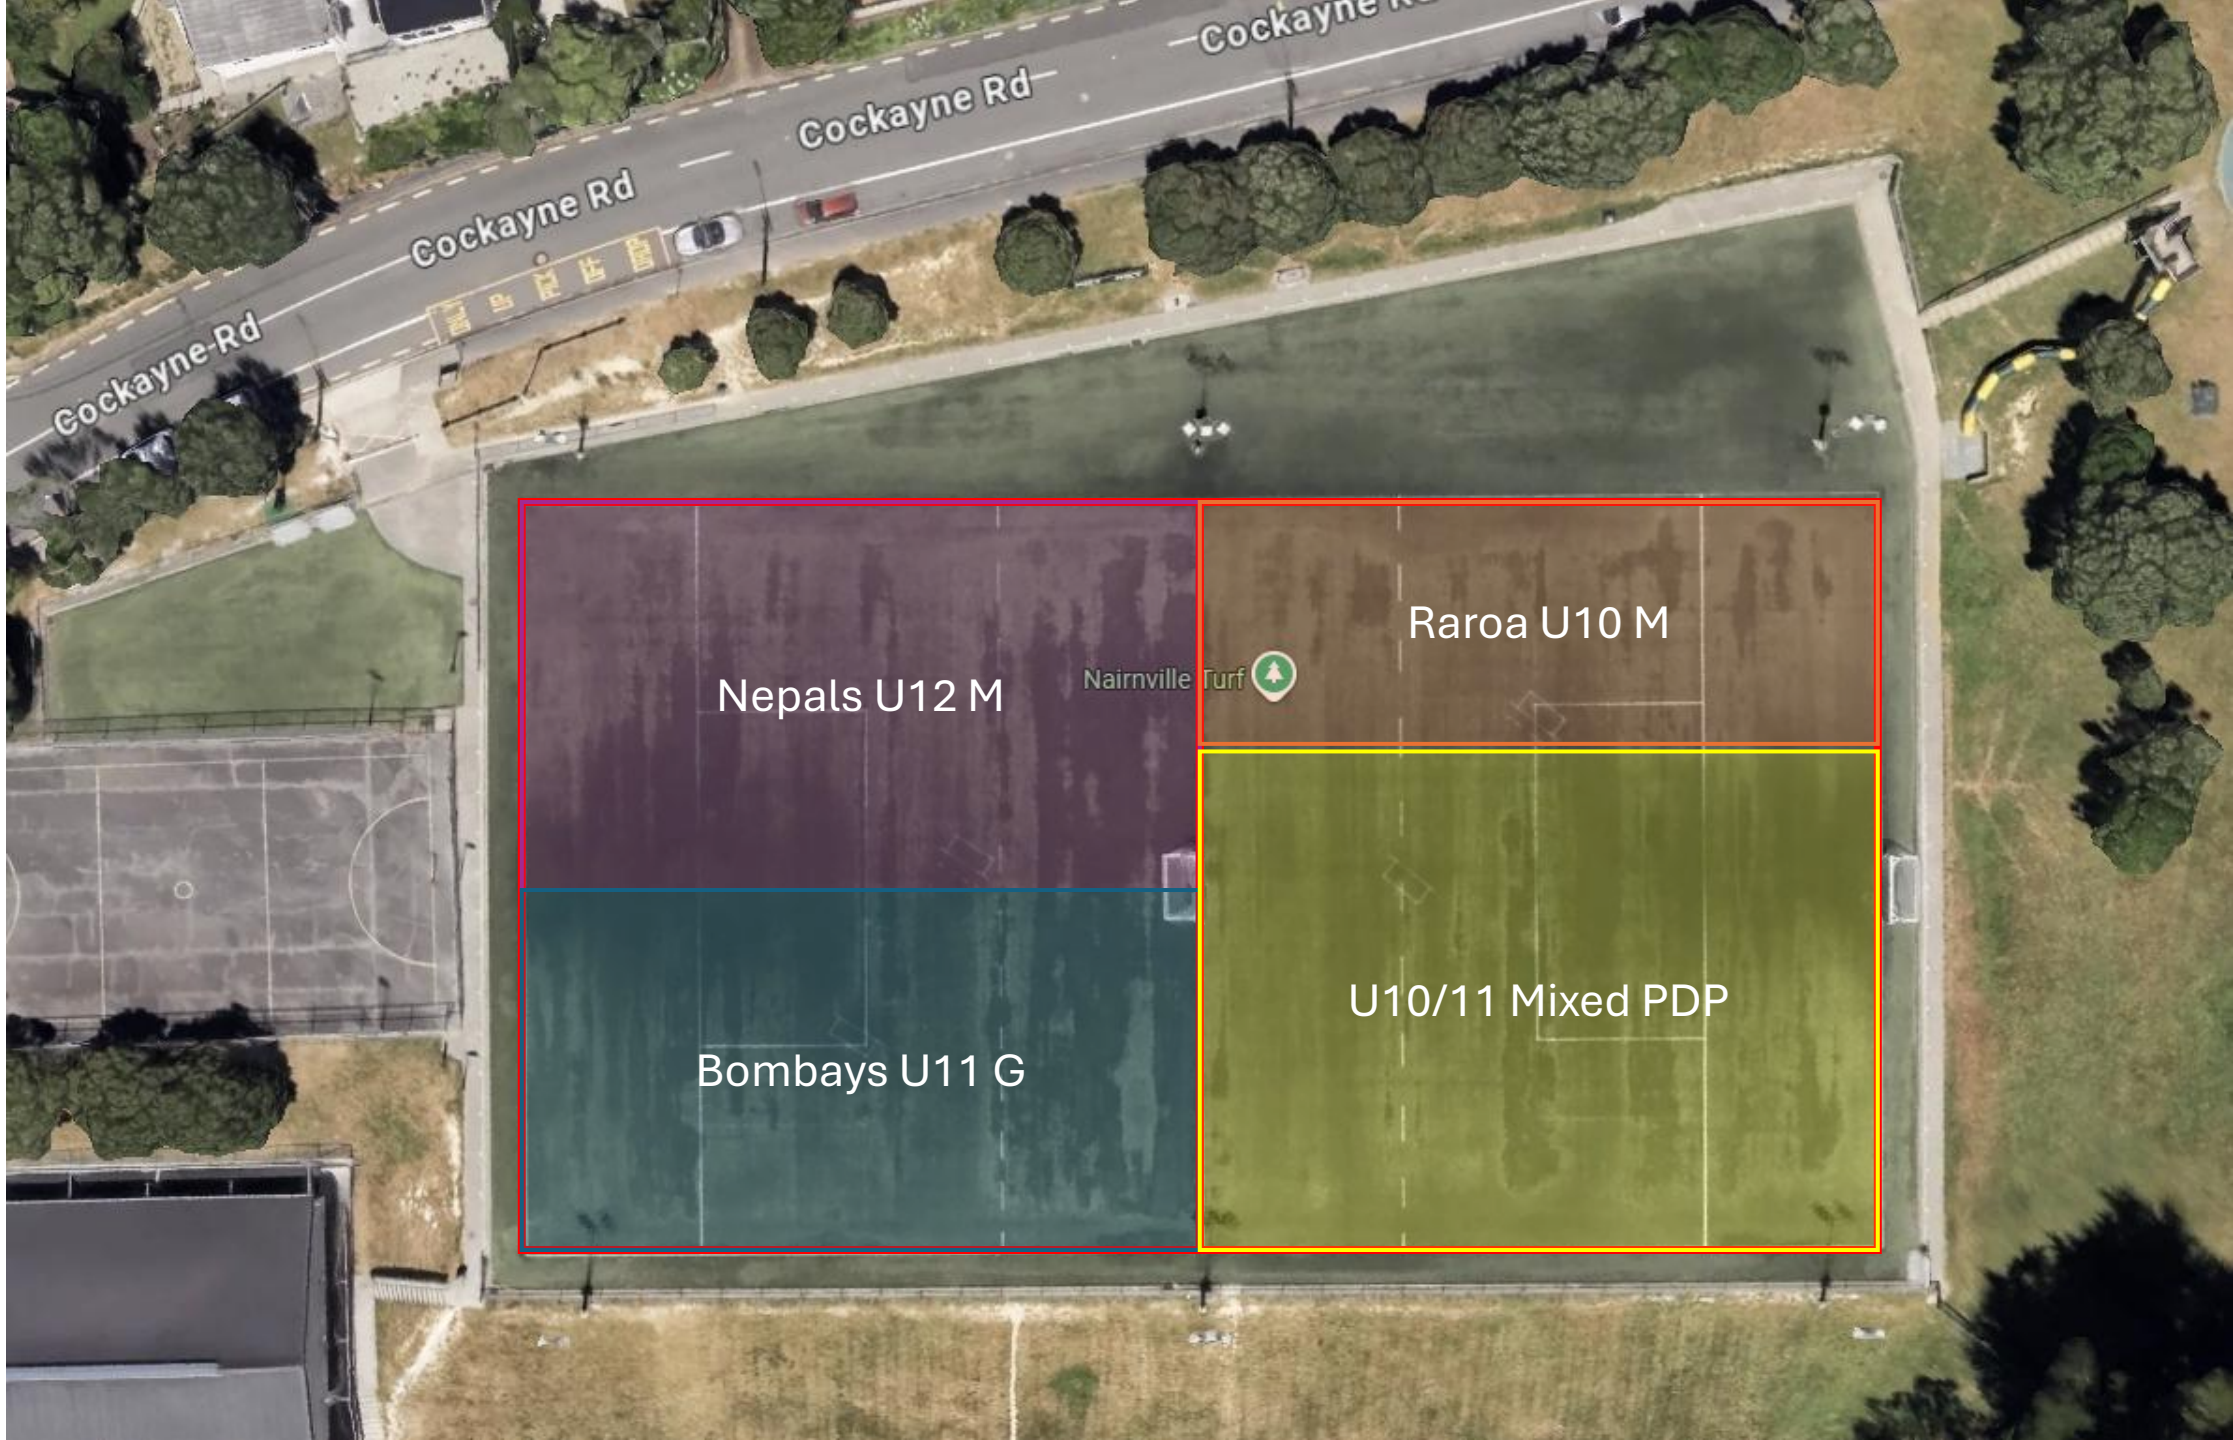

# Monday

4.45 – 5.45  
*PDP and Raroa*

5.00 – 6.00  
*Nepals and  
Bombays*

Nepals U12 M

Raroa U10 M

Bombays U11 G

U10/11 Mixed PDP