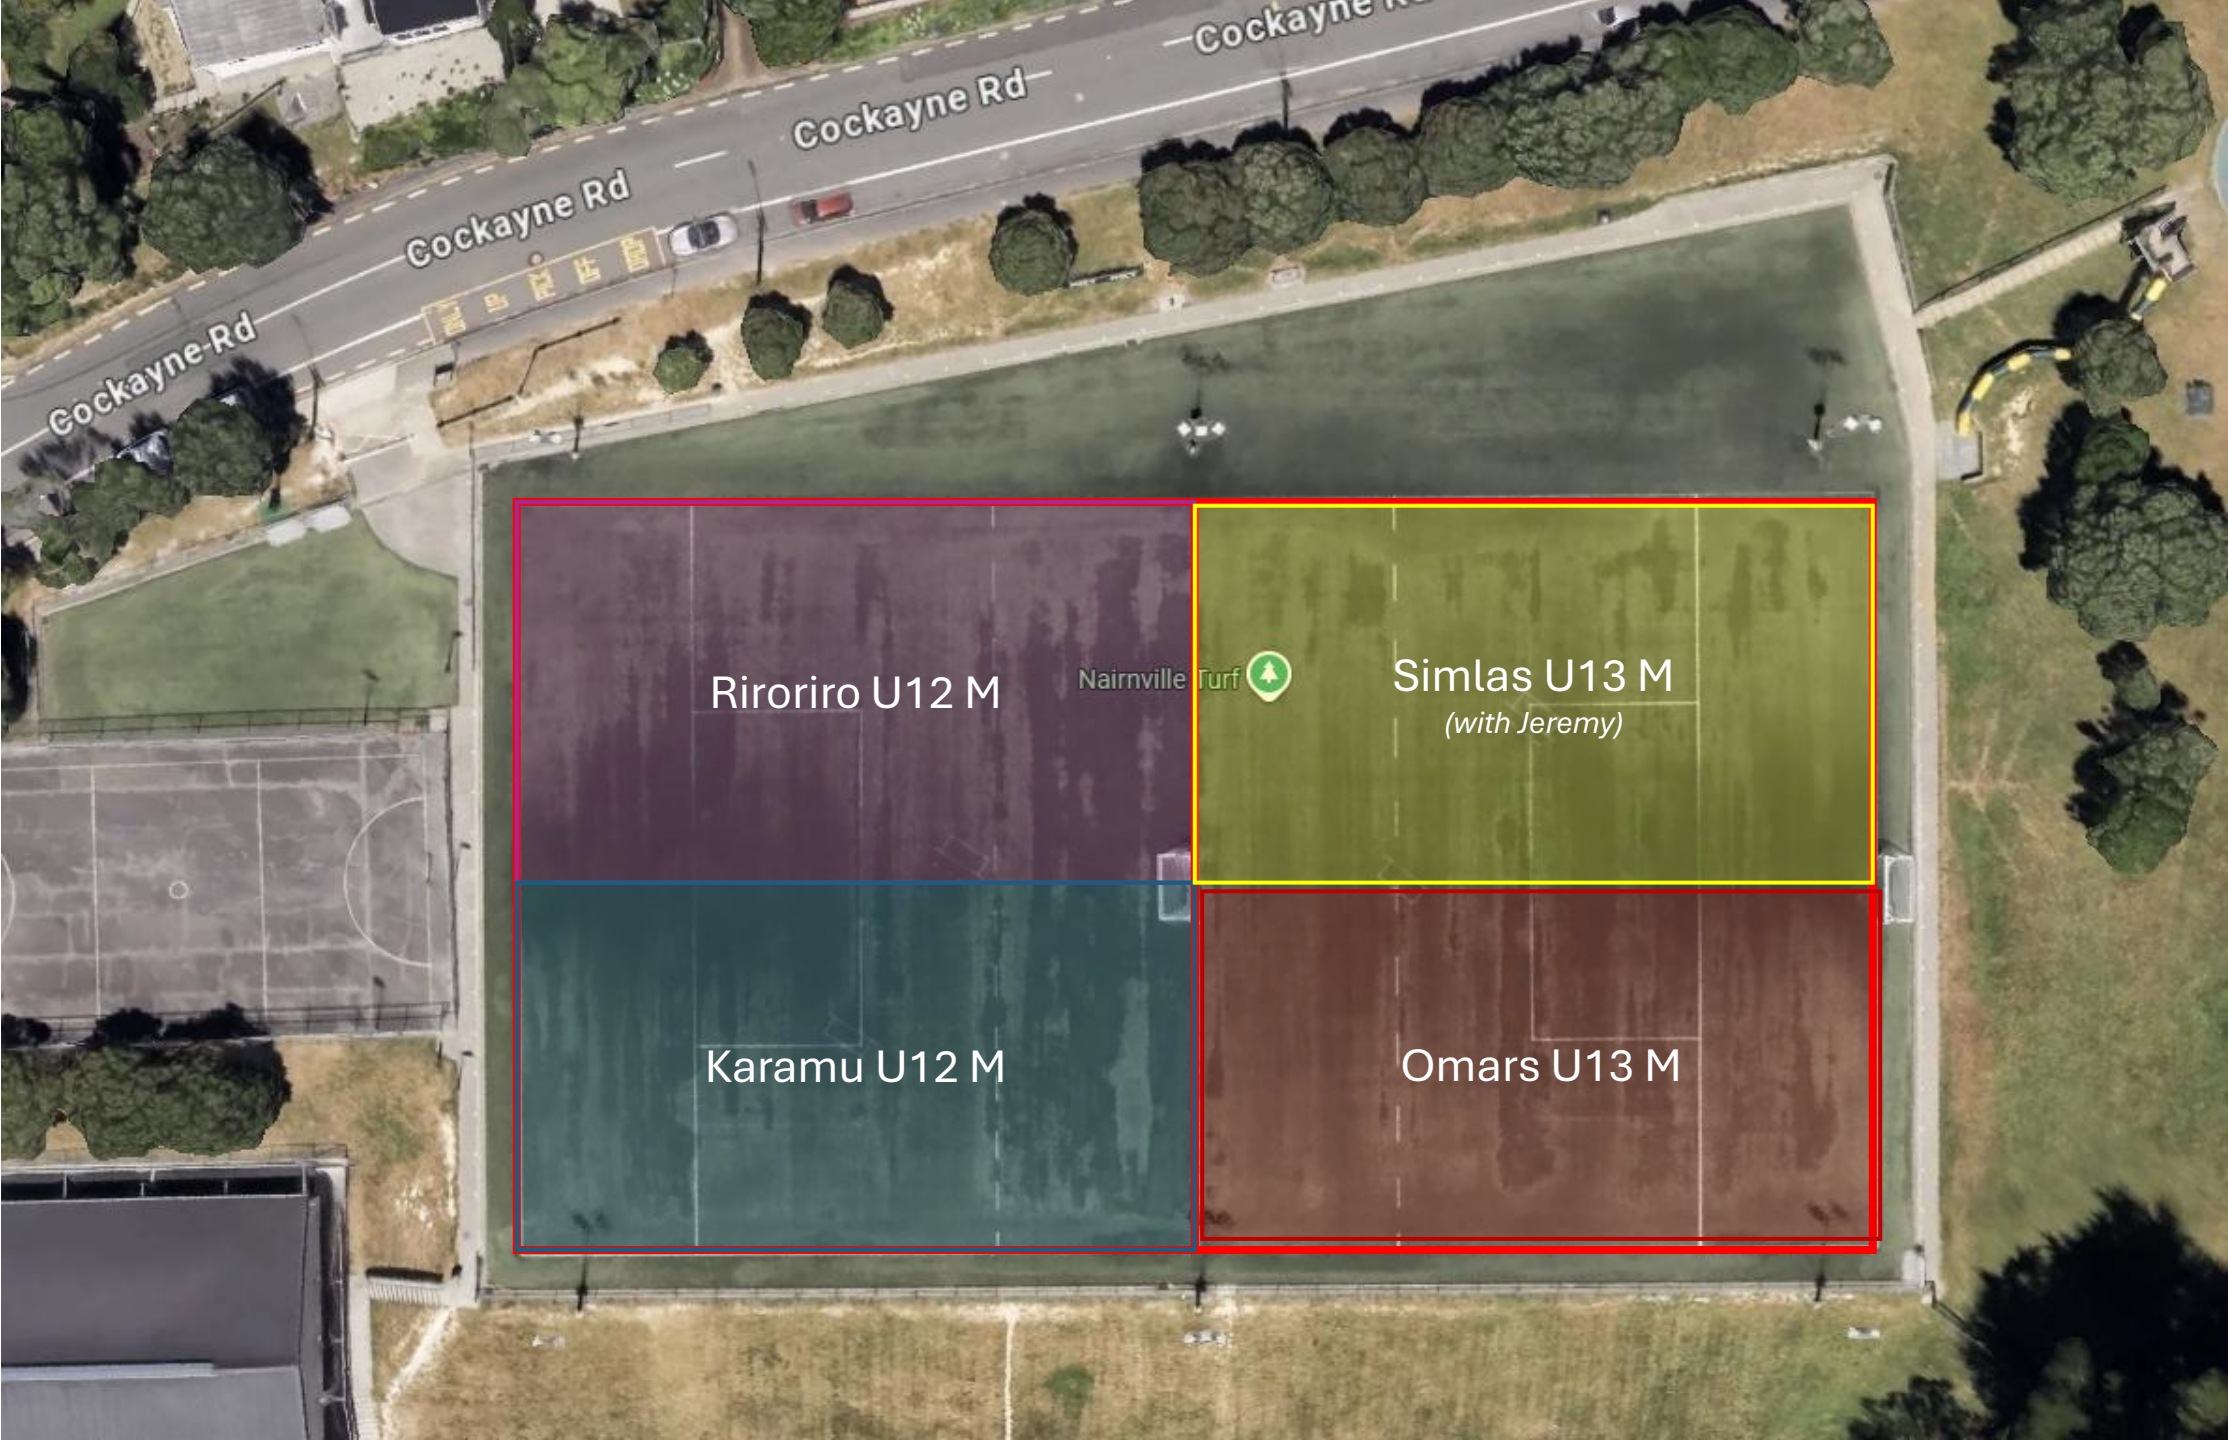

Thursday

6.45 – 8.00
Simlas

7.00 – 8.00
Riroriro, Karamu, Omars

Riroriro U12 M

Simlas U13 M
(with Jeremy)

Karamu U12 M

Omars U13 M