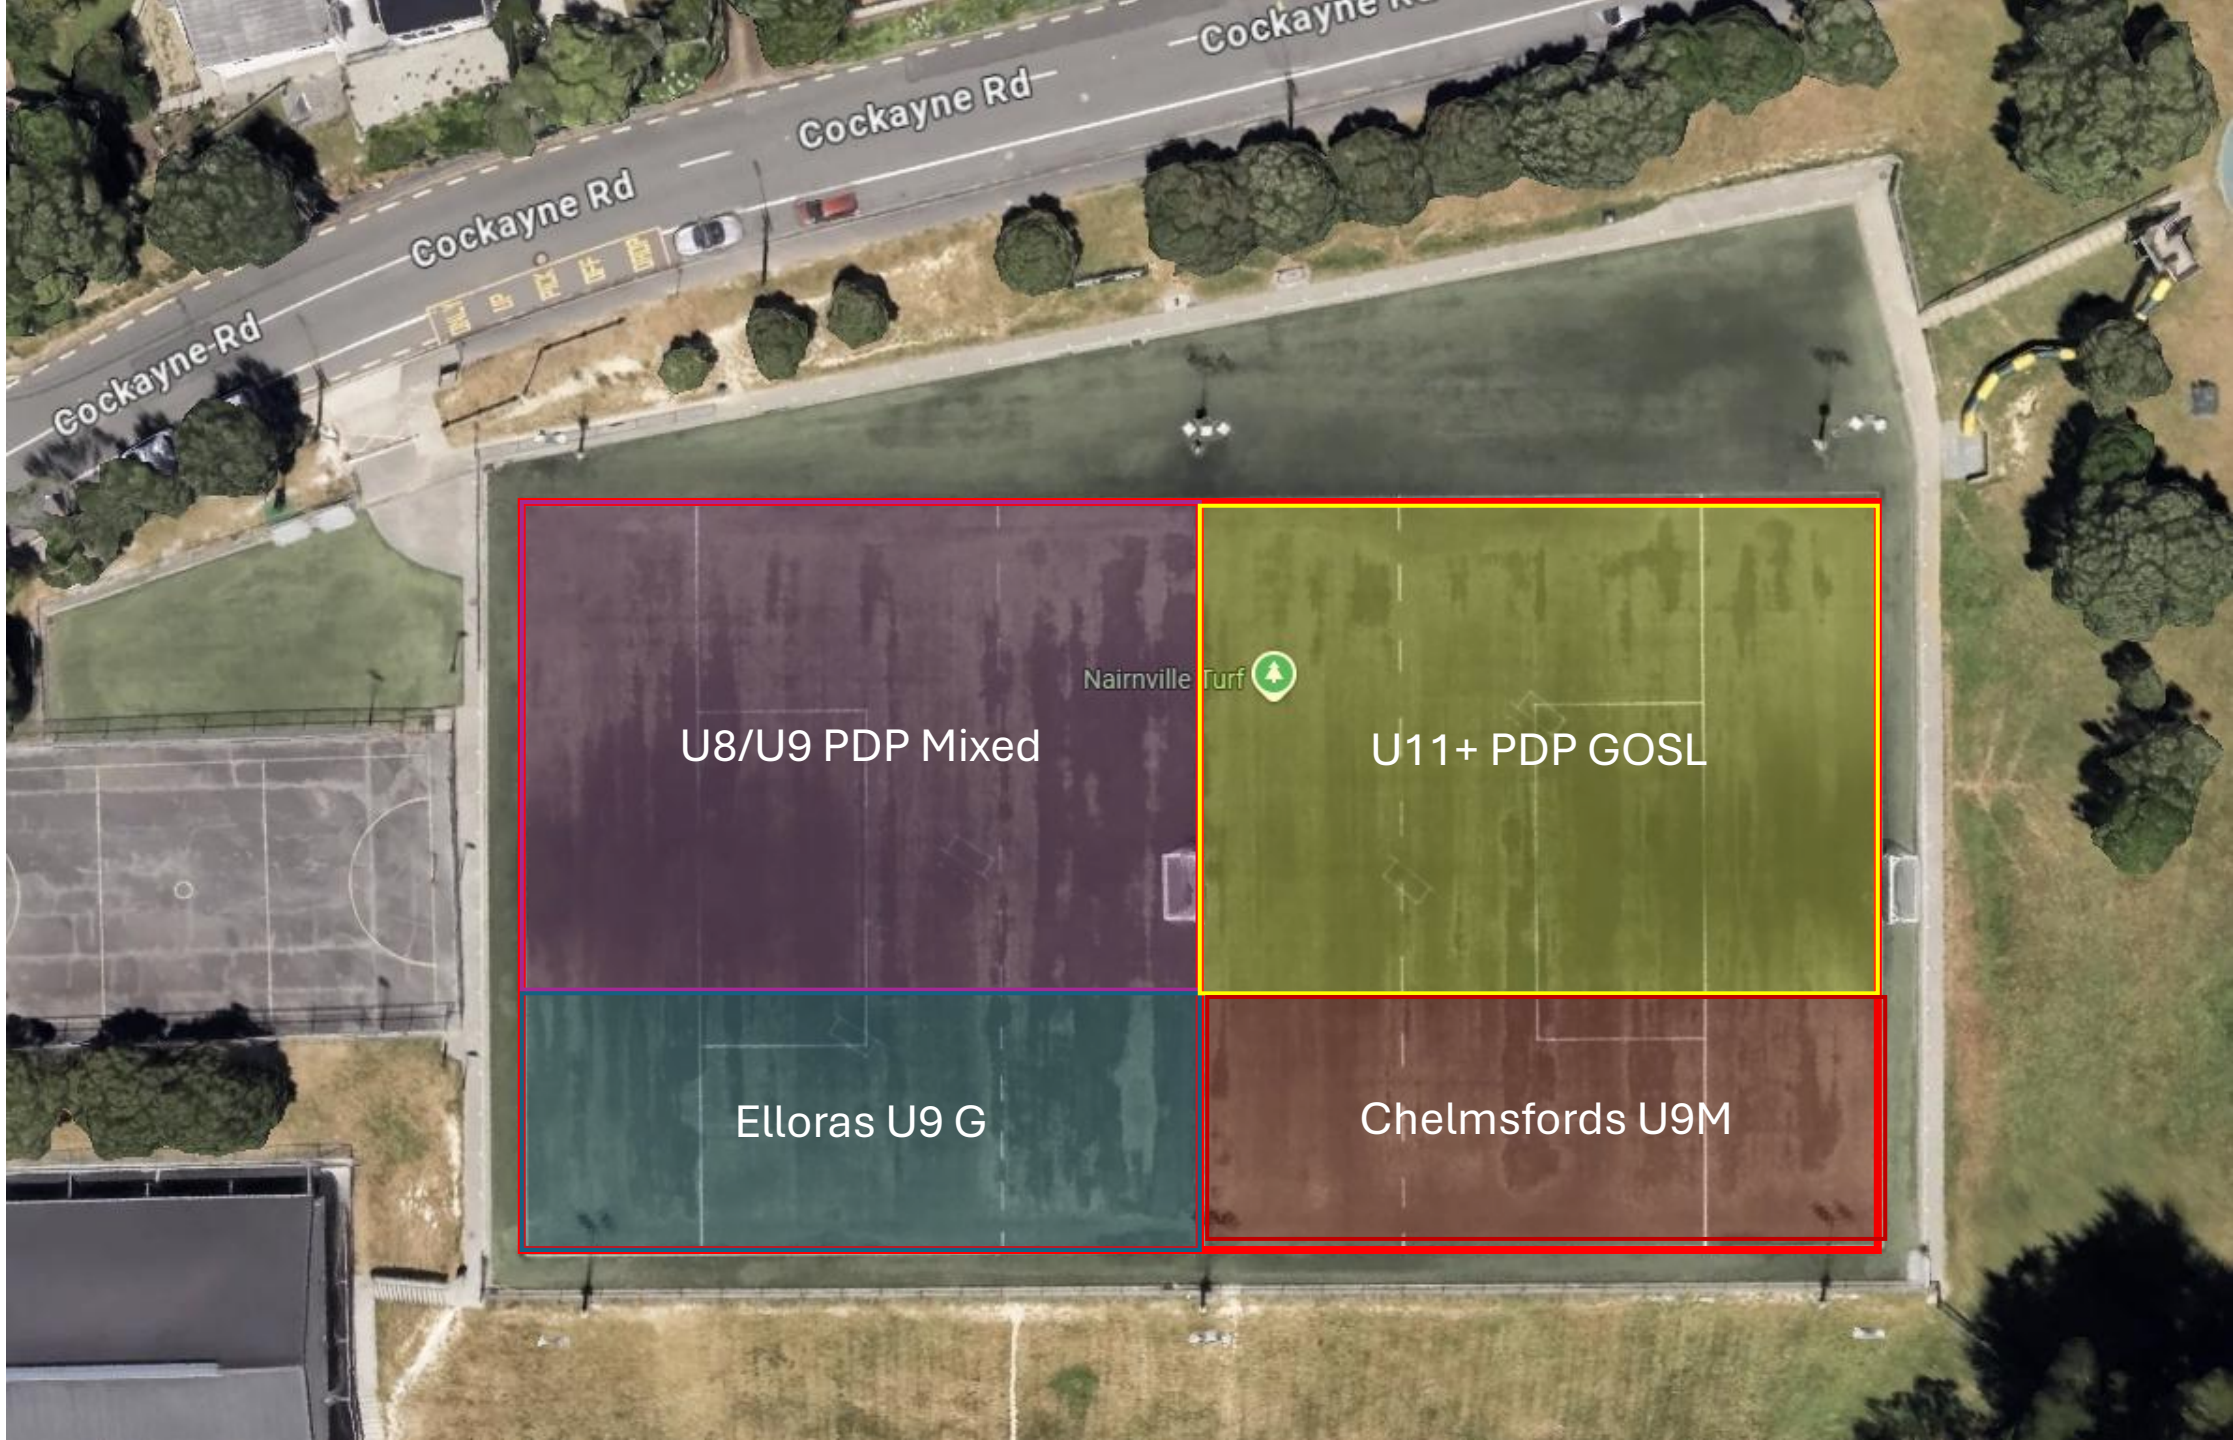

Friday

3.45 – 4.45
PDP

4.00 – 5.00
*Elloras,
Chelmsfords*

U8/U9 PDP Mixed

U11+ PDP GOSL

Elloras U9 G

Chelmsfords U9M