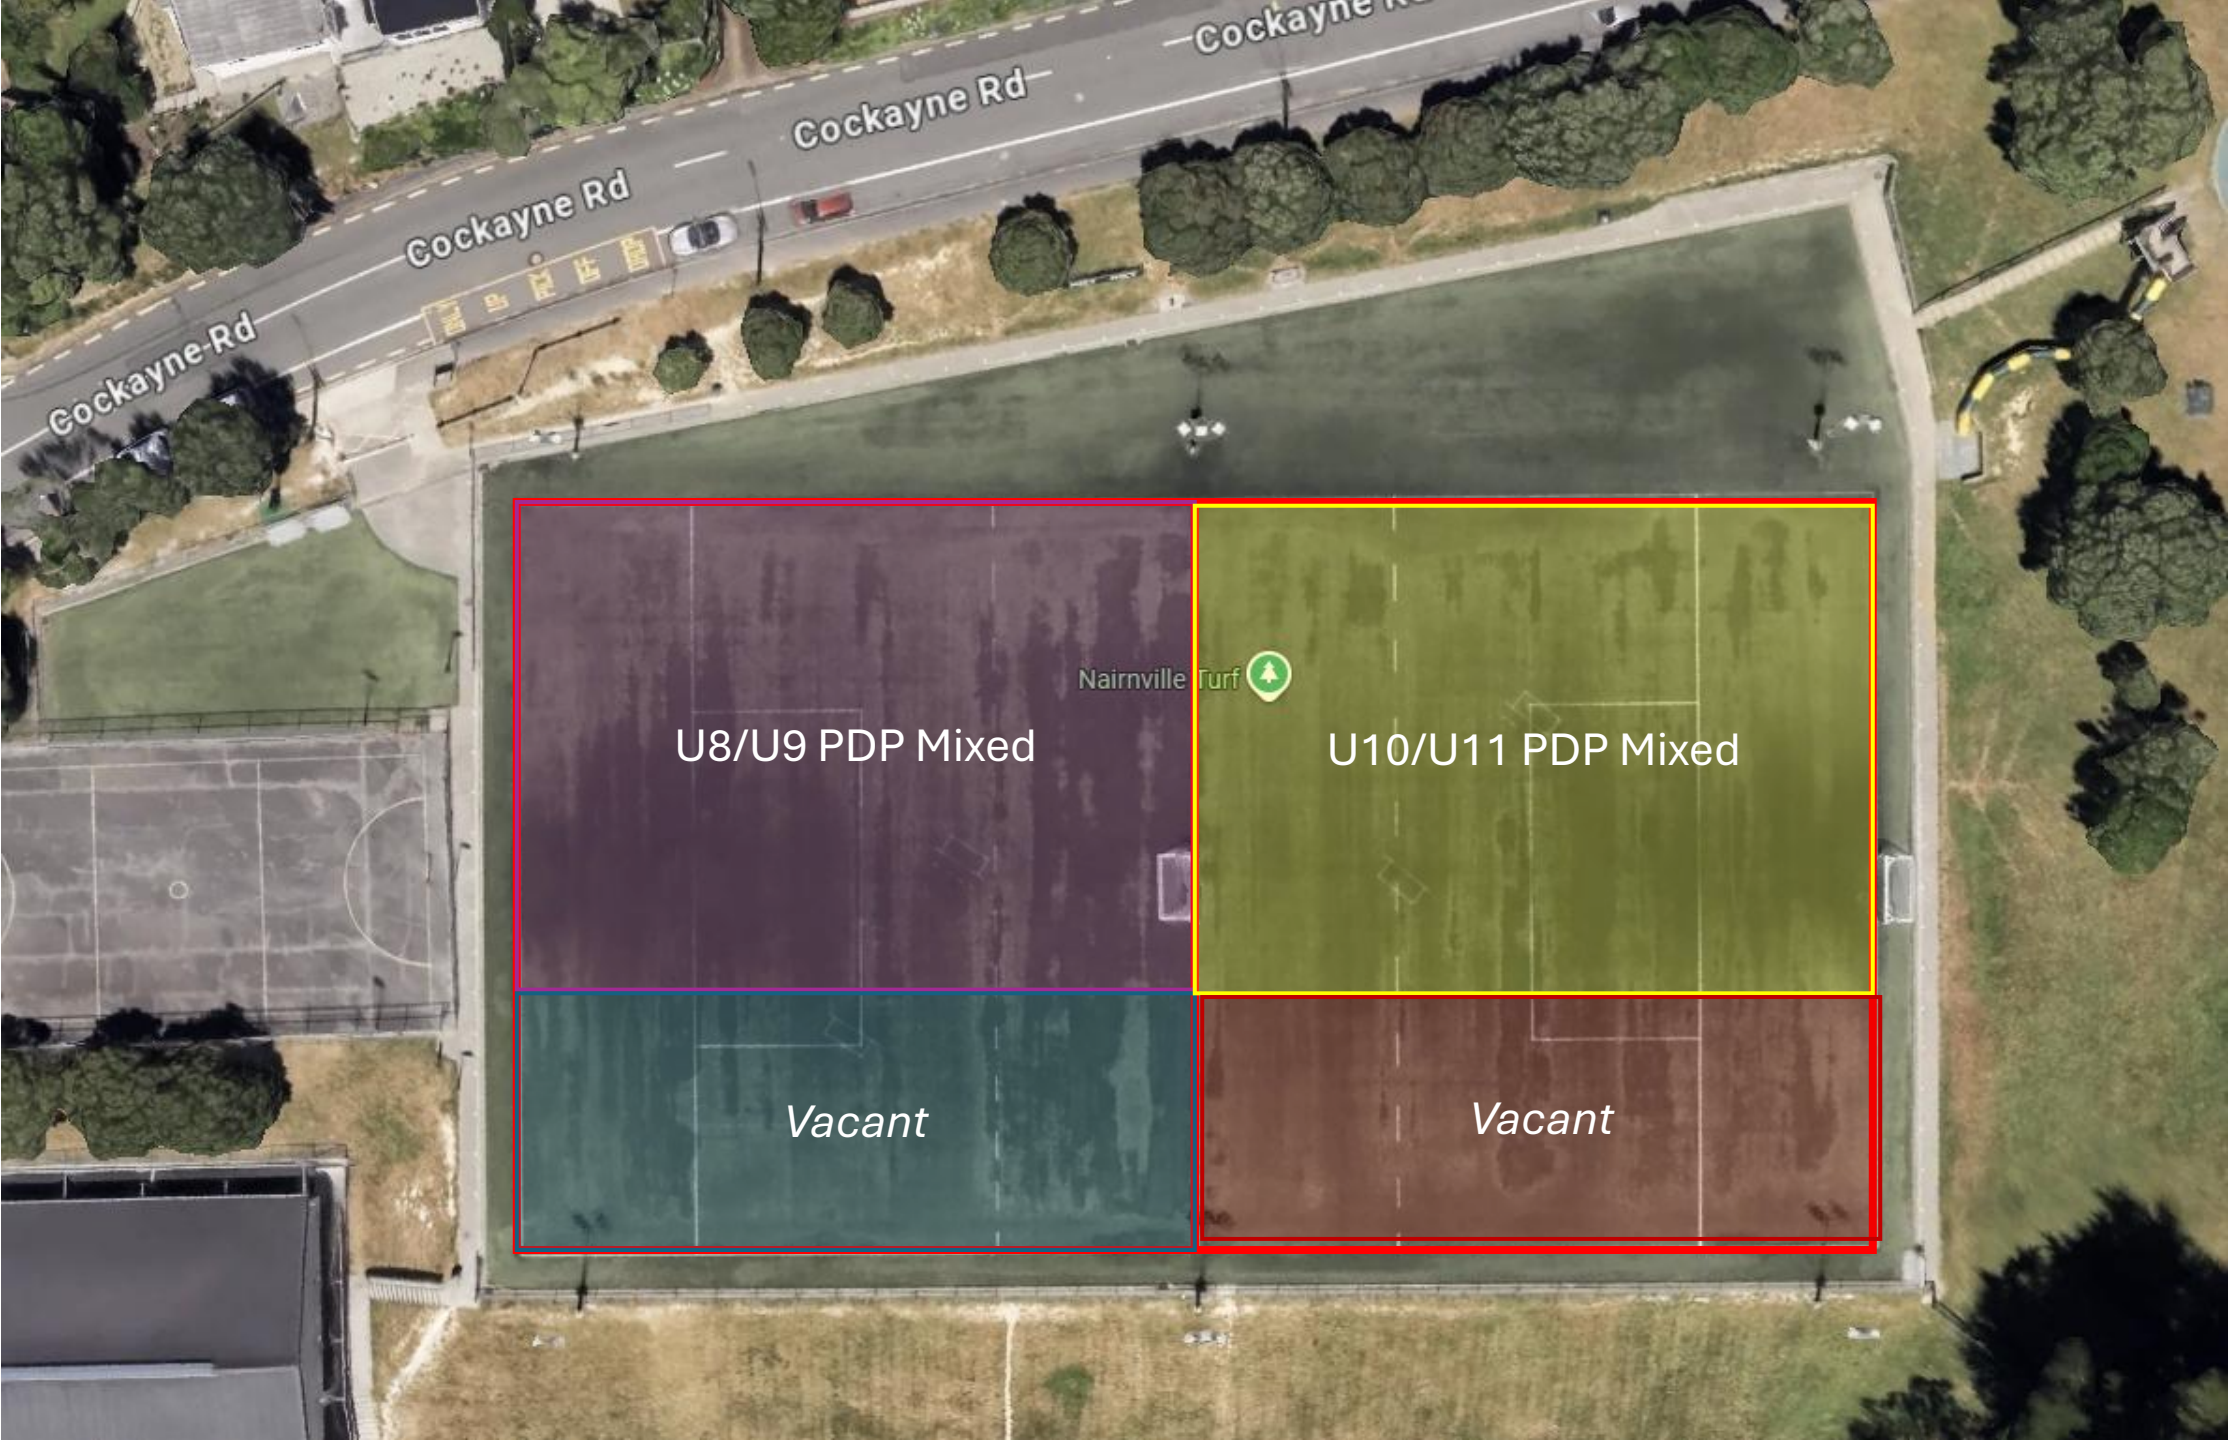

7.15 – 8.30

U13 Lochiels

Nairnville Turf

TDP U14 M

Narbadas U11 M  
*(until 7.30)*

**Thursday turf training maps**

**Thursday**

3.45 – 4.45