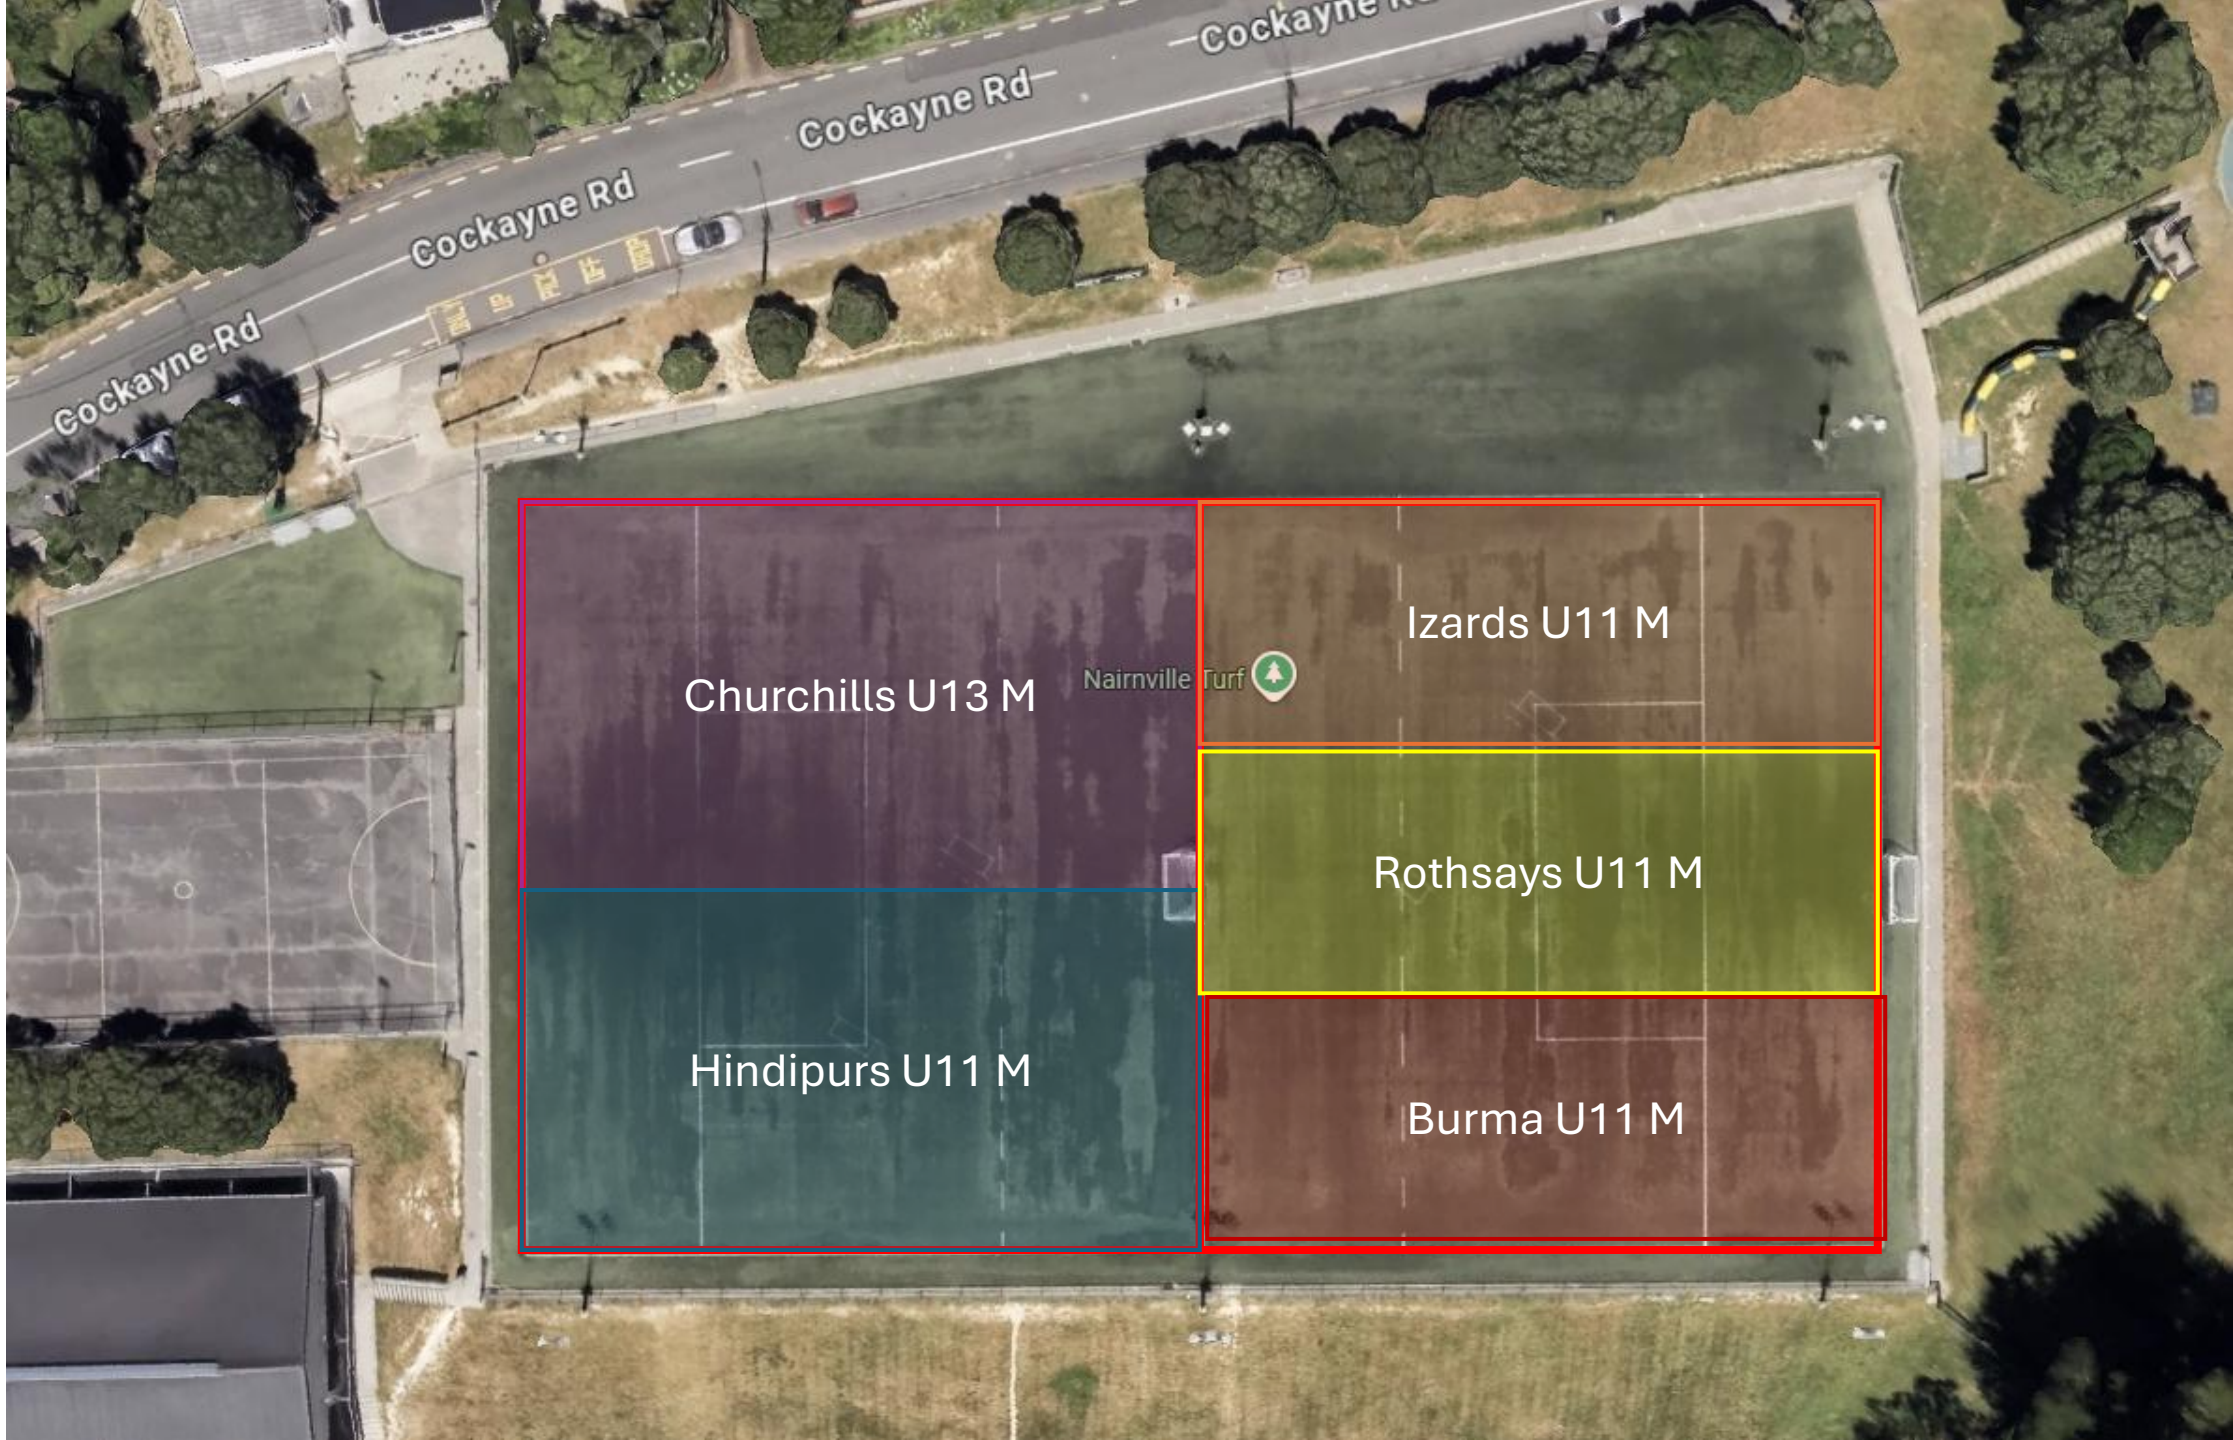

Monday

5.45 – 6.45

*Izards, Rothsays,
Burma*

6.00 – 7.00

*Churchills,
Hindipurs*

Churchills U13 M

Izards U11 M

Rothsays U11 M

Hindipurs U11 M

Burma U11 M