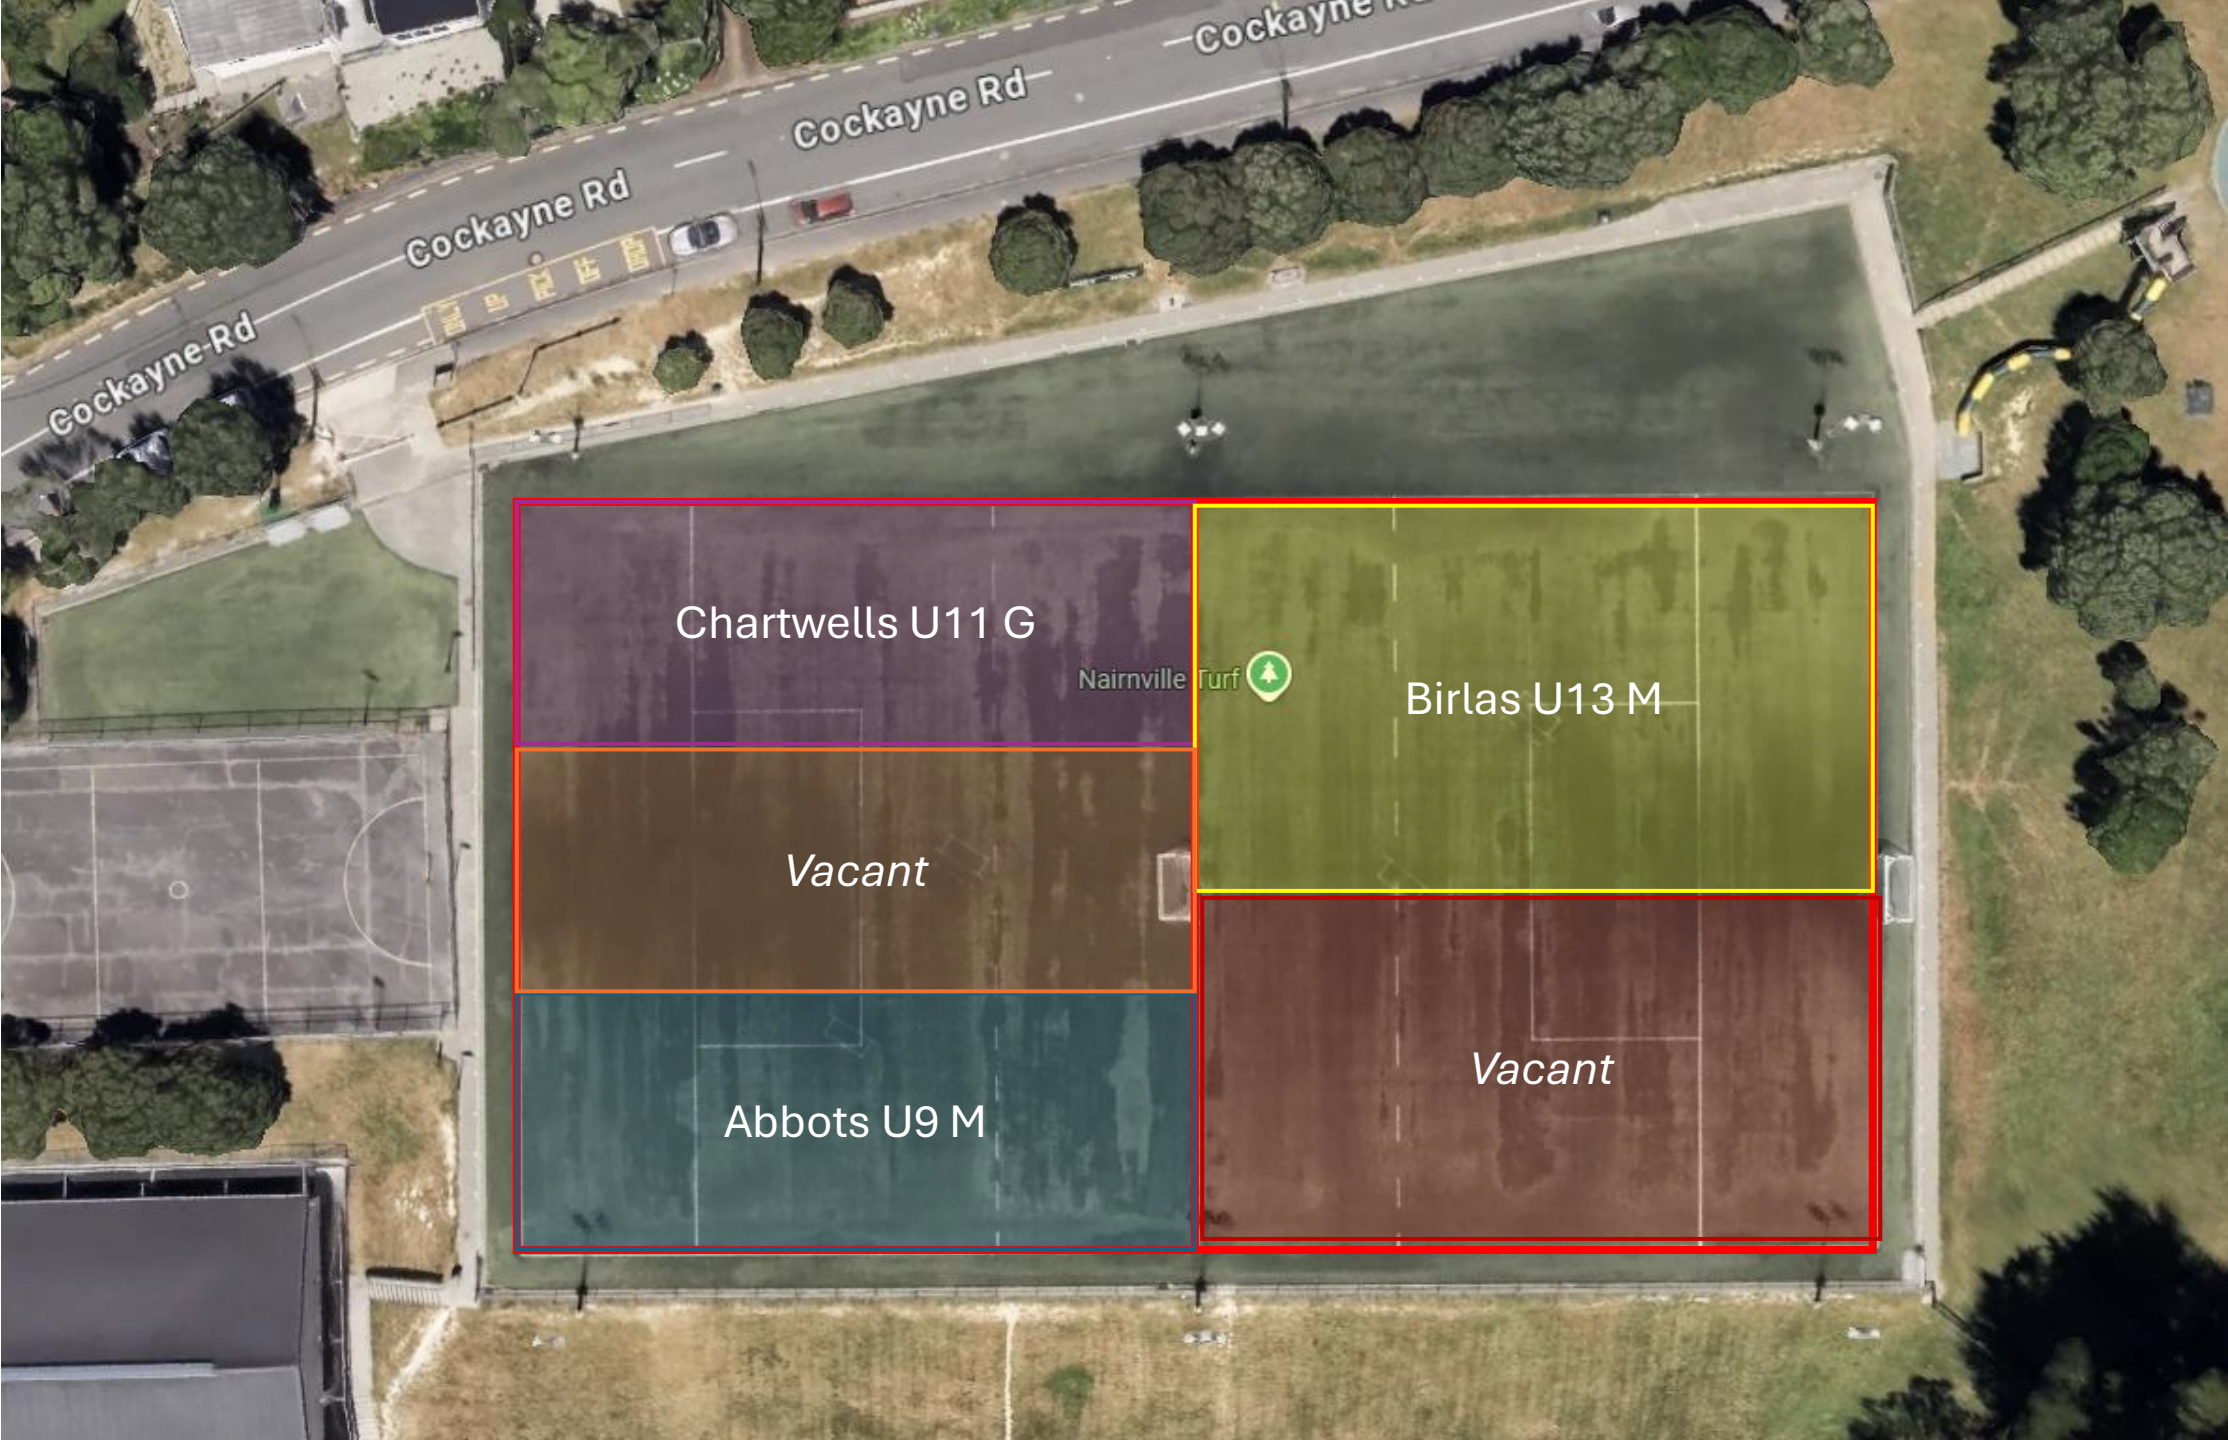

Friday

5.00 – 6.00

Chartwells U11 G

Birlas U13 M

Vacant

Abbots U9 M

Vacant

Nairville Turf