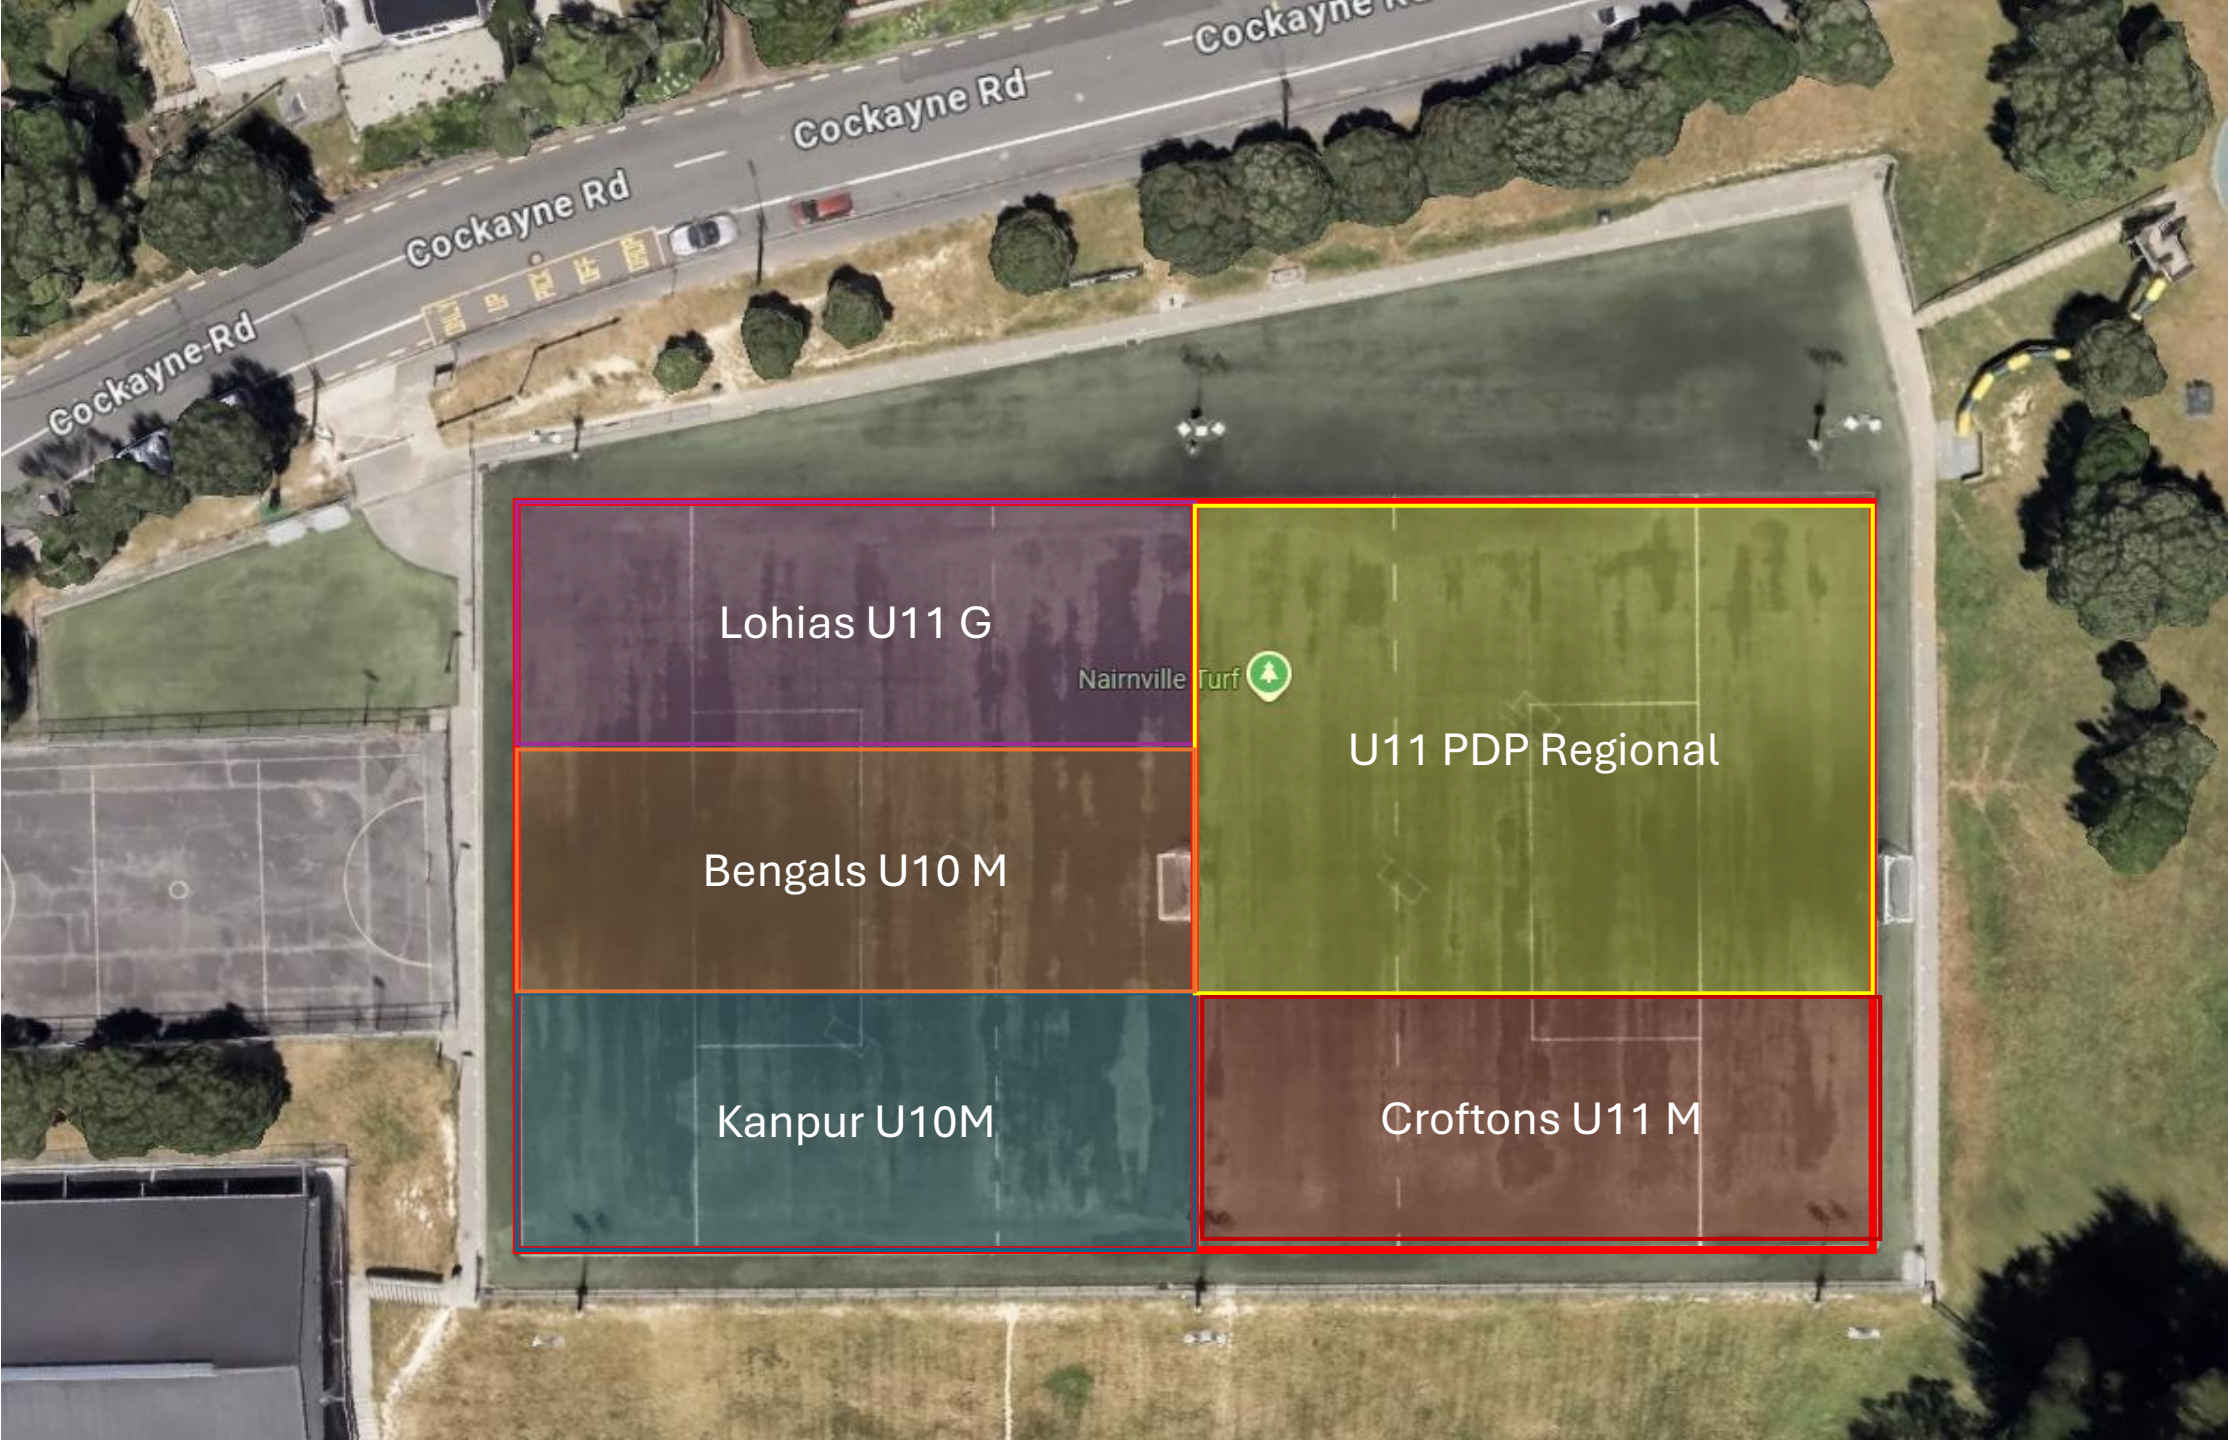

Thursday

4.45 – 5.45
PDP

5.00 – 6.00
*Lohias, Bengals,
Kanpur, Croftons*