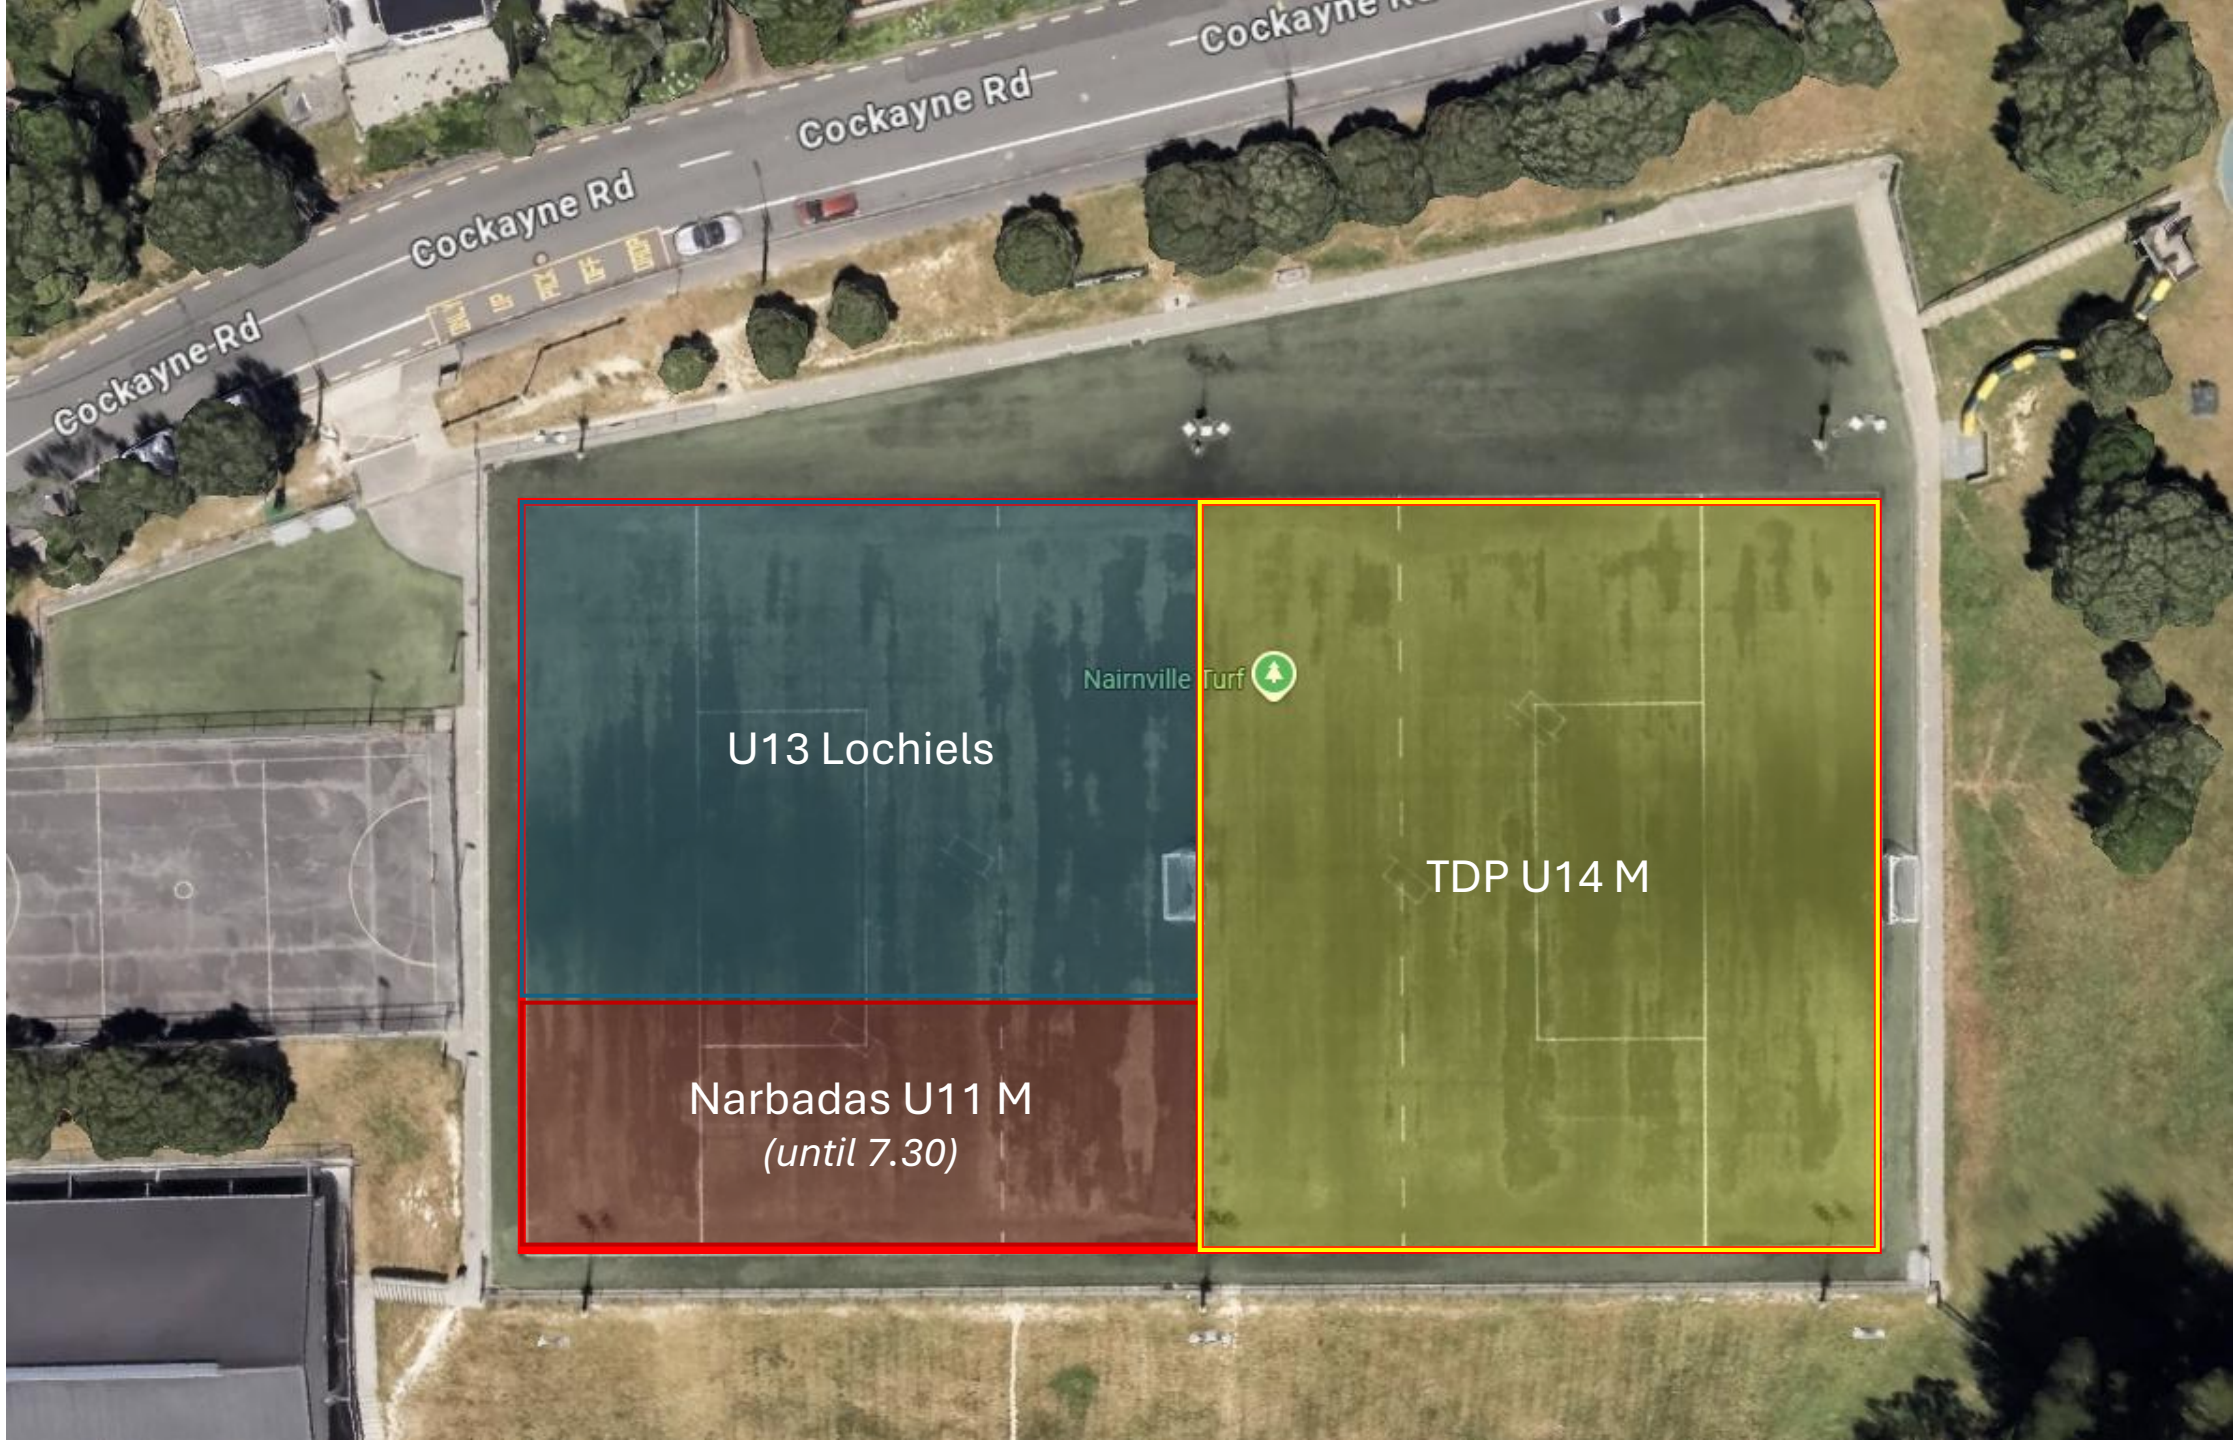

Wednesday

7.15 – 8.30

U13 Lochiels

Nairnville Turf

TDP U14 M

Narbadas U11 M
(until 7.30)