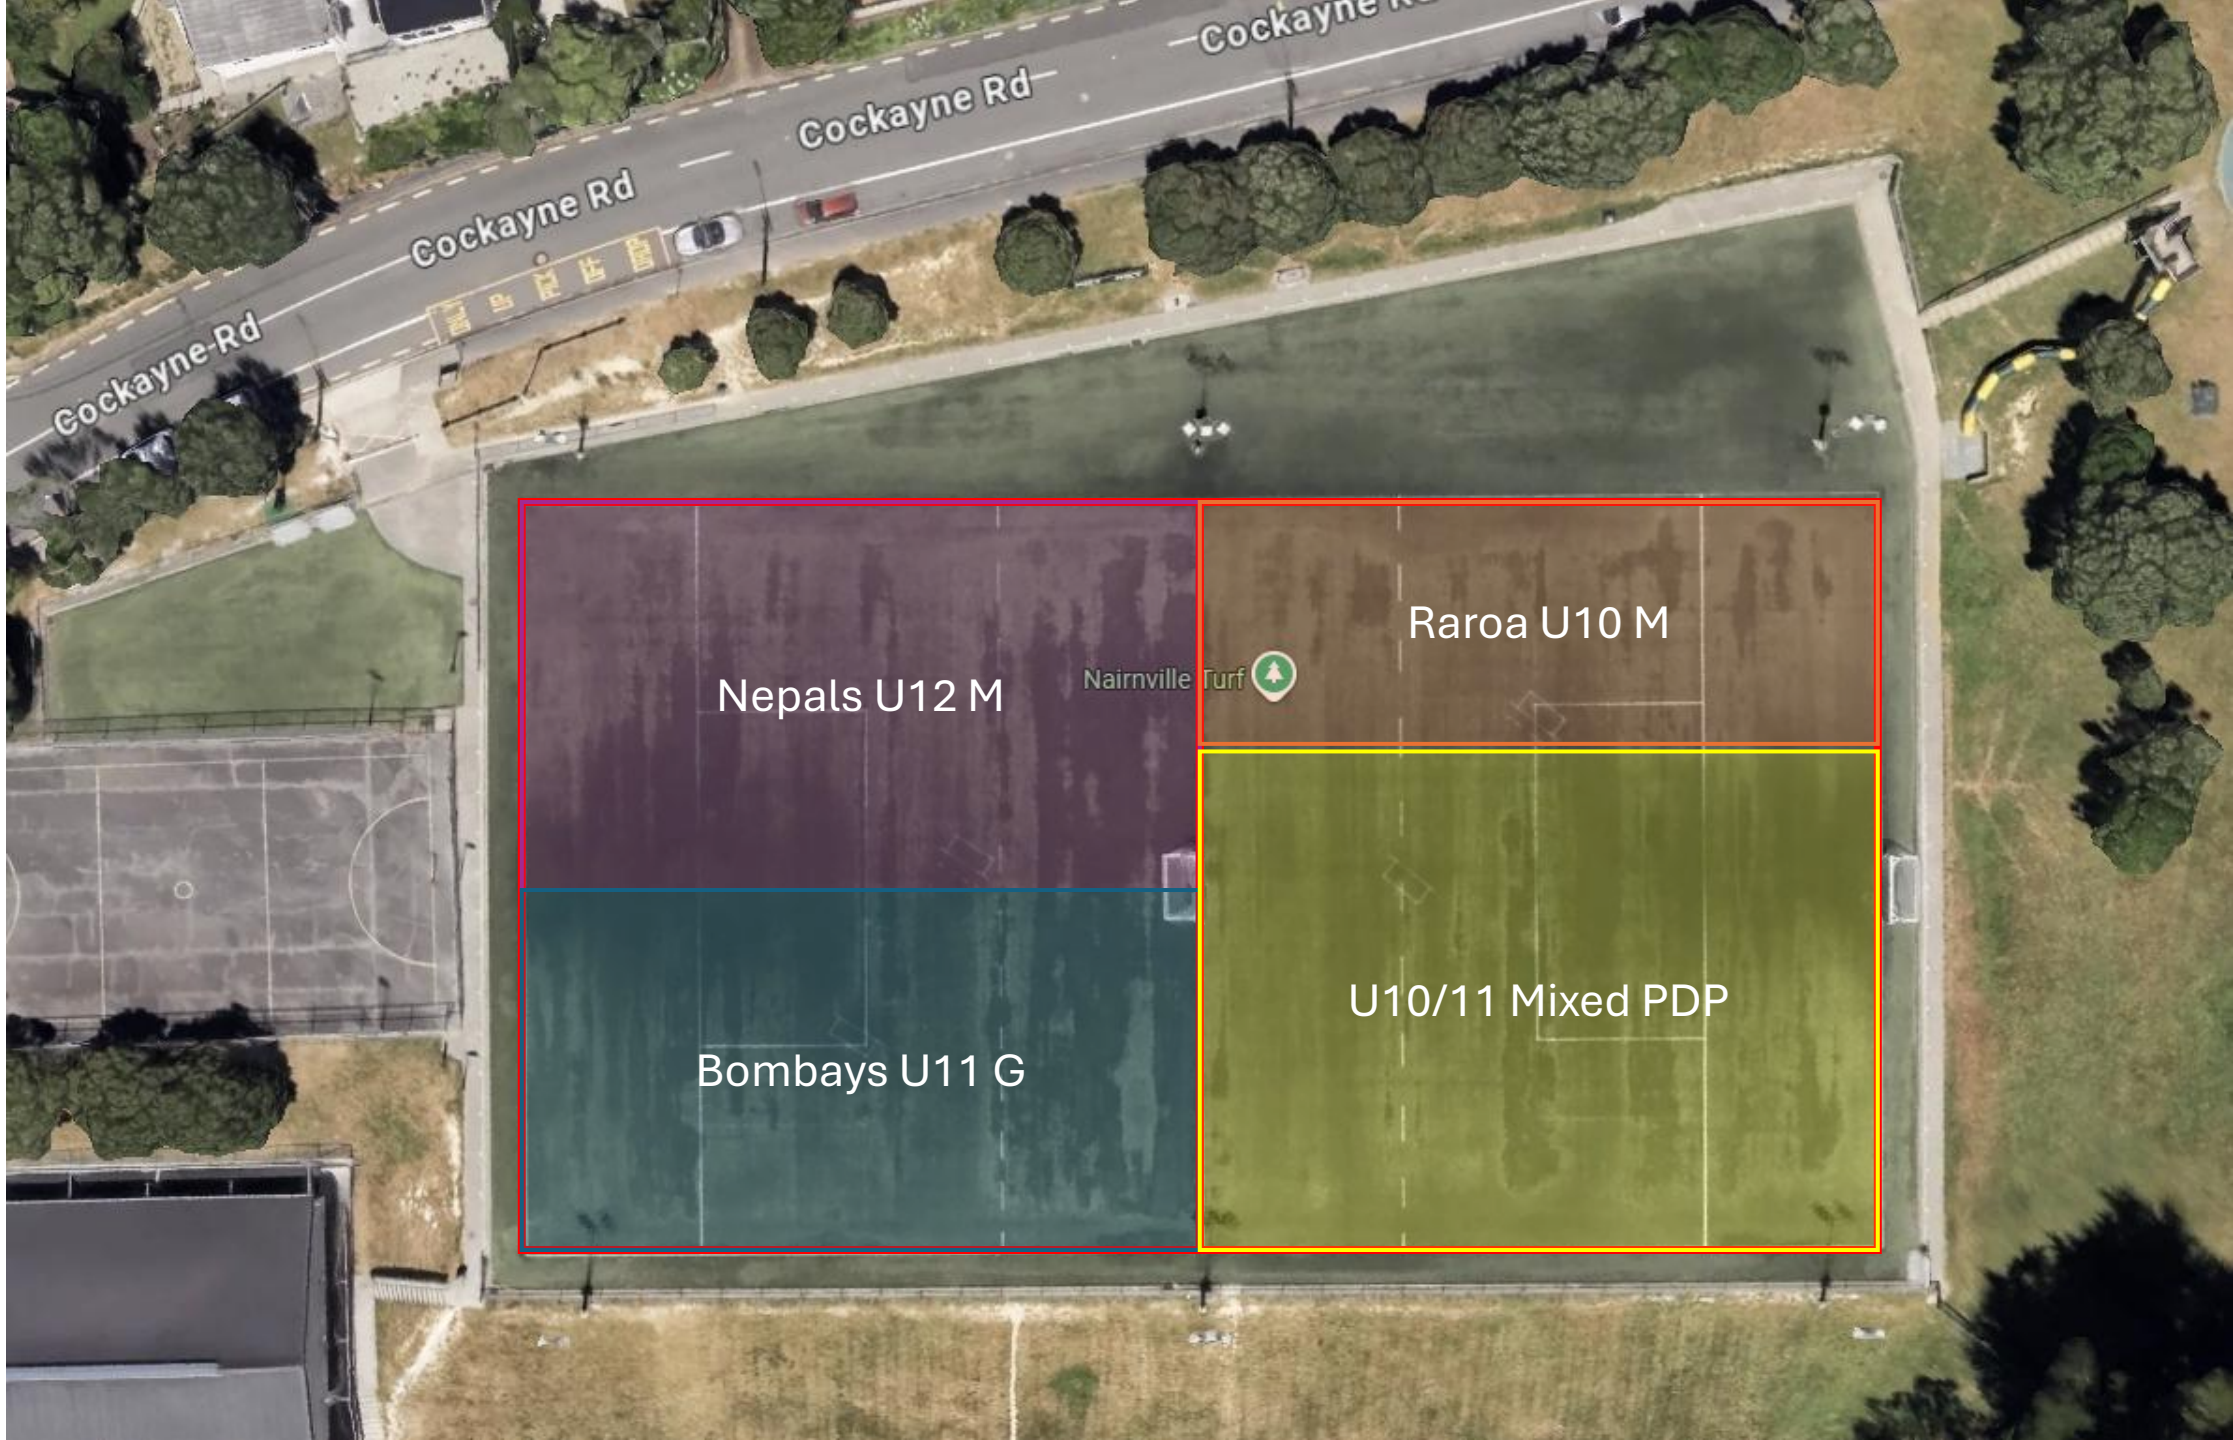

Monday turf training maps

Monday

3.45 – 4.45

Monday

4.45 – 5.45
PDP and Raroa

5.00 – 6.00
*Nepals and
Bombays*

Monday

5.45 – 6.45