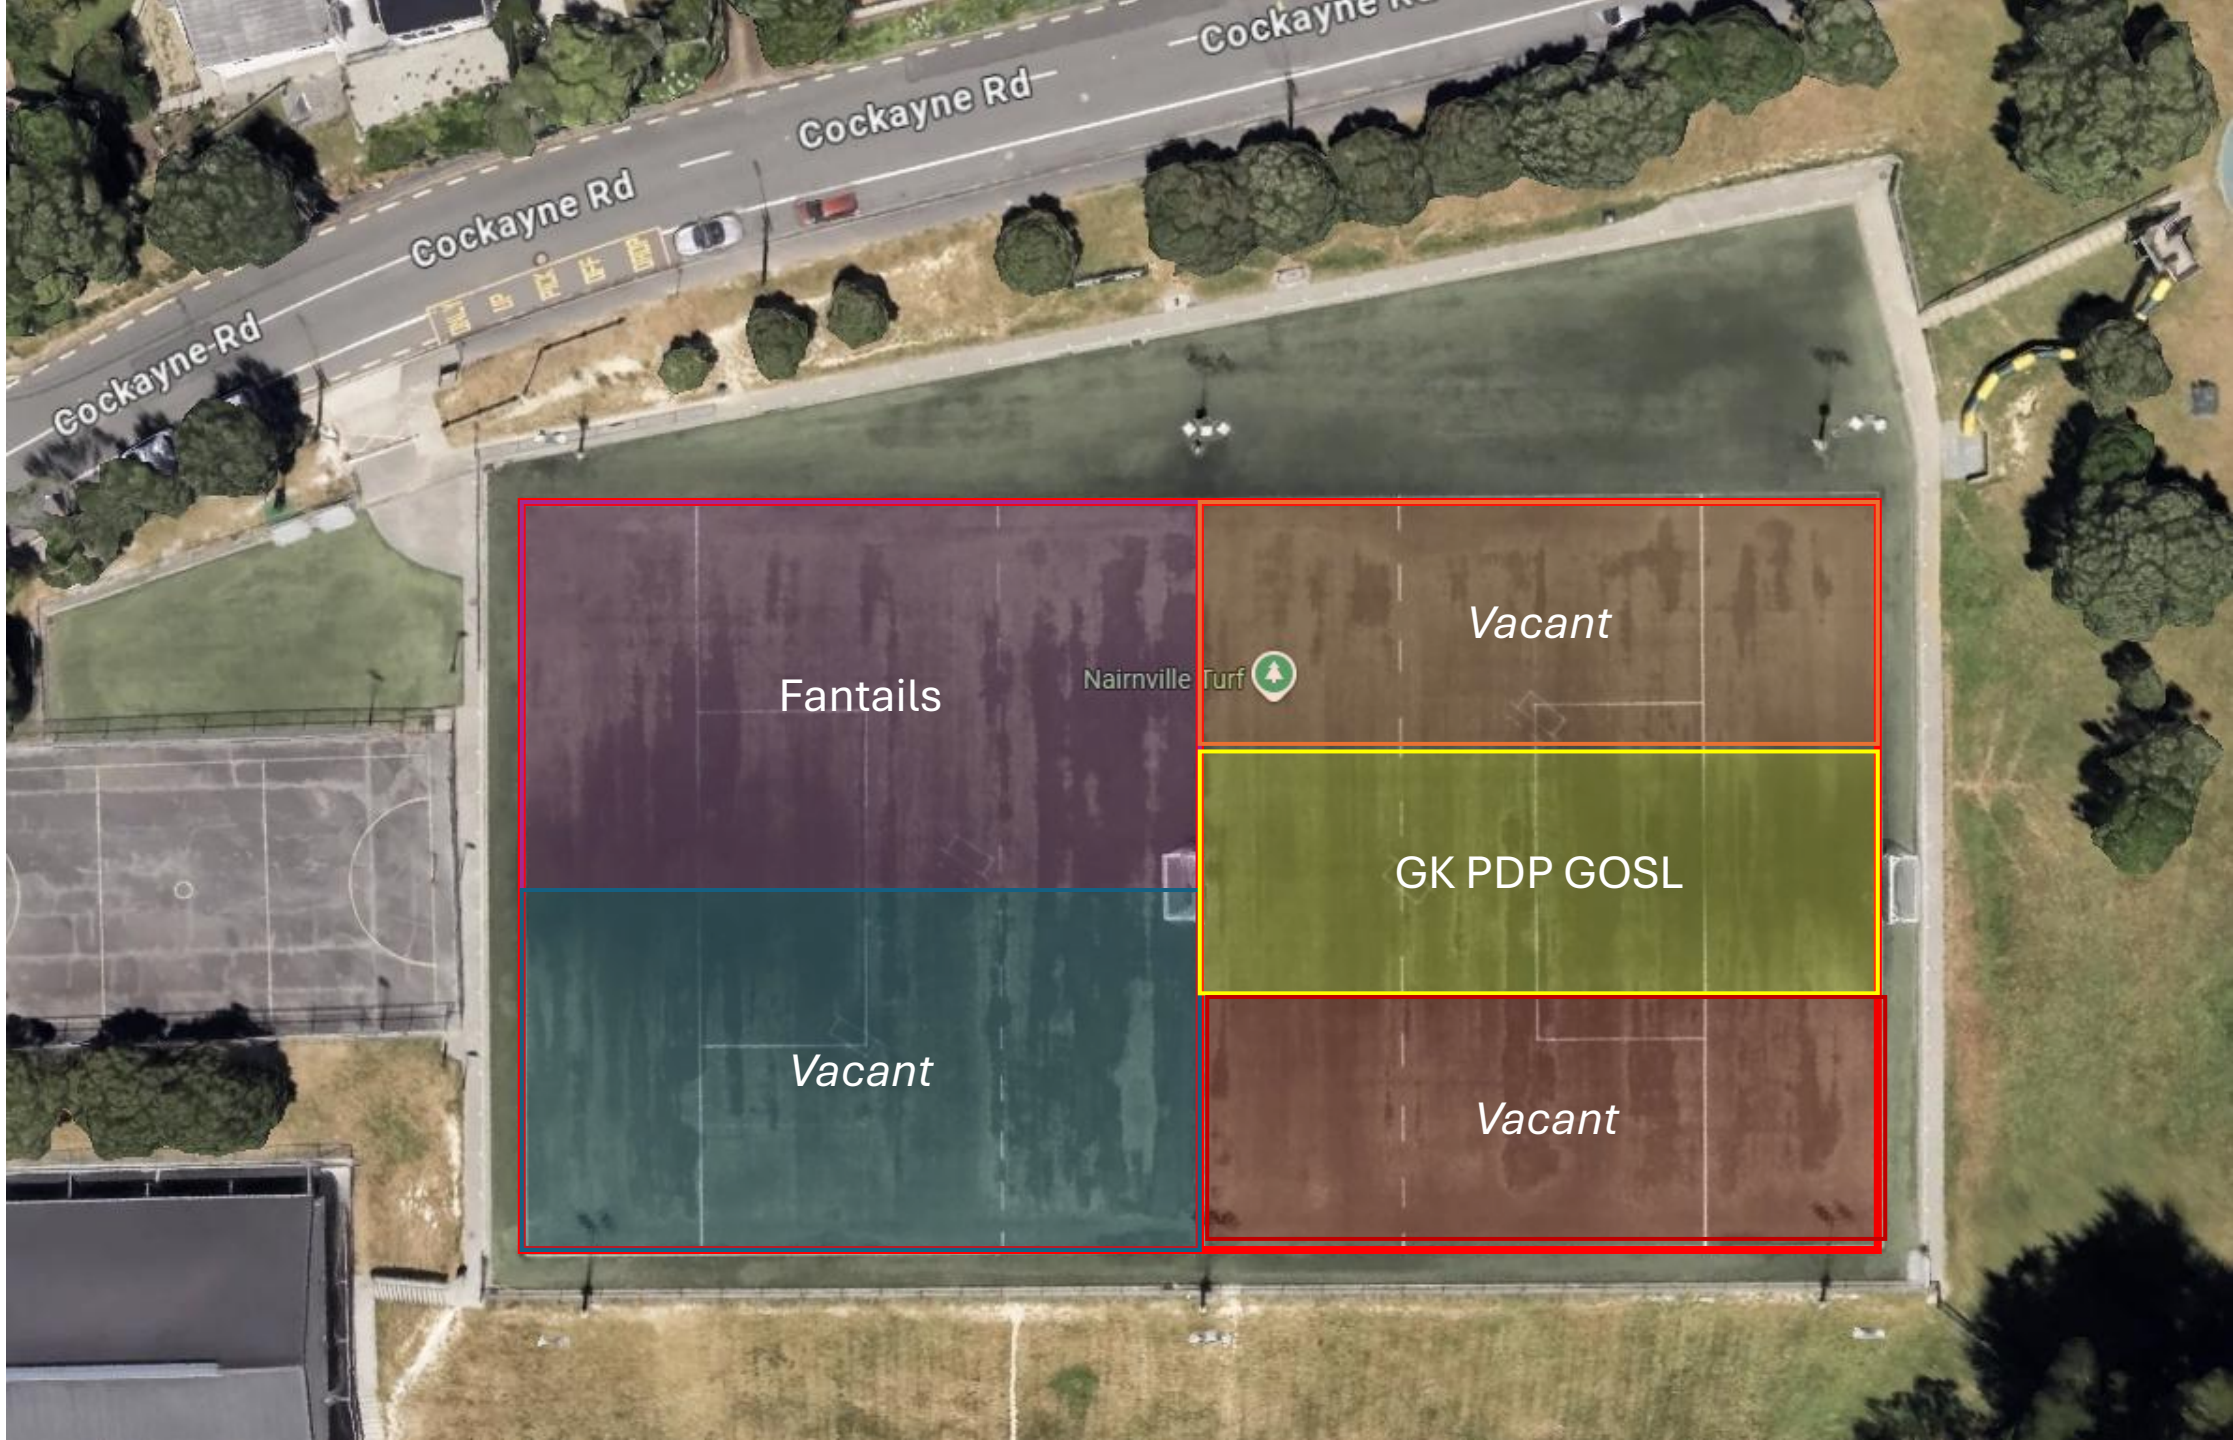

U12 Mixed YRP
Riroriro + Karamu

Simlas U13 M

Tuesday turf training maps

Tuesday

3.45 – 4.45

Tuesday

4.45 – 5.45
PDP

5.00 – 6.00
*Bangkots,
Seftons, Whitu*