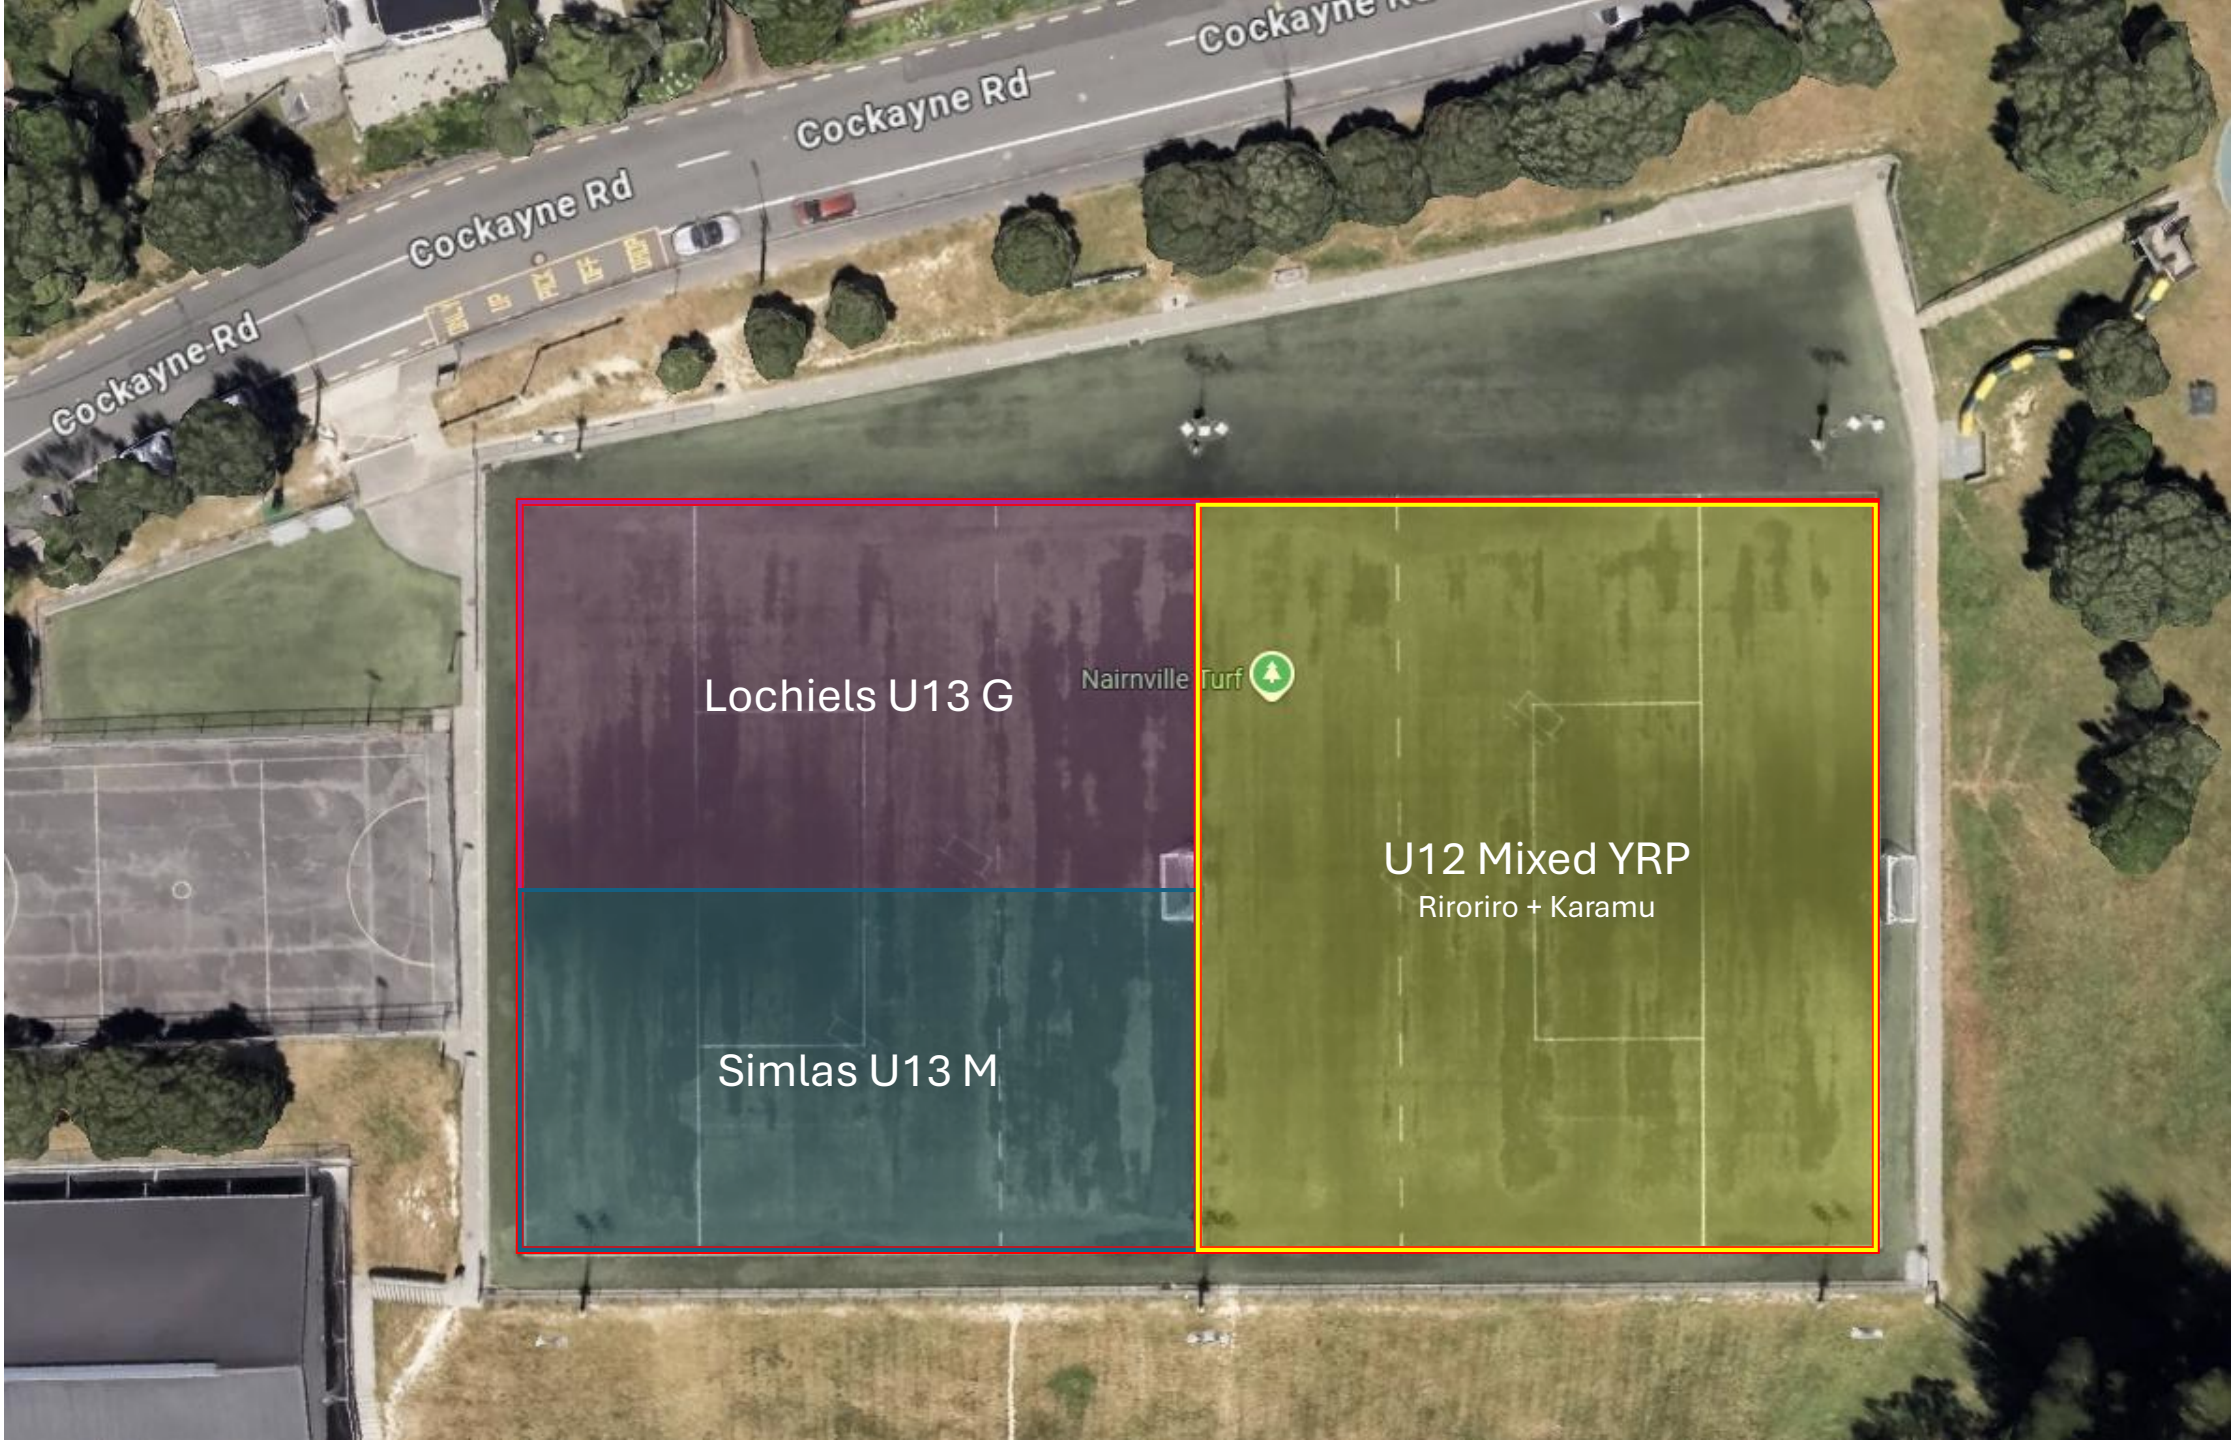

*Izards, Rothsays,
Burma*

6.00 – 7.00

*Churchills,
Hindipurs*

Monday

6.45 – 8.00
YRP

7.00 – 8.00
Lochiels, Simlas

Lochiels U13 G

Nairville Turf