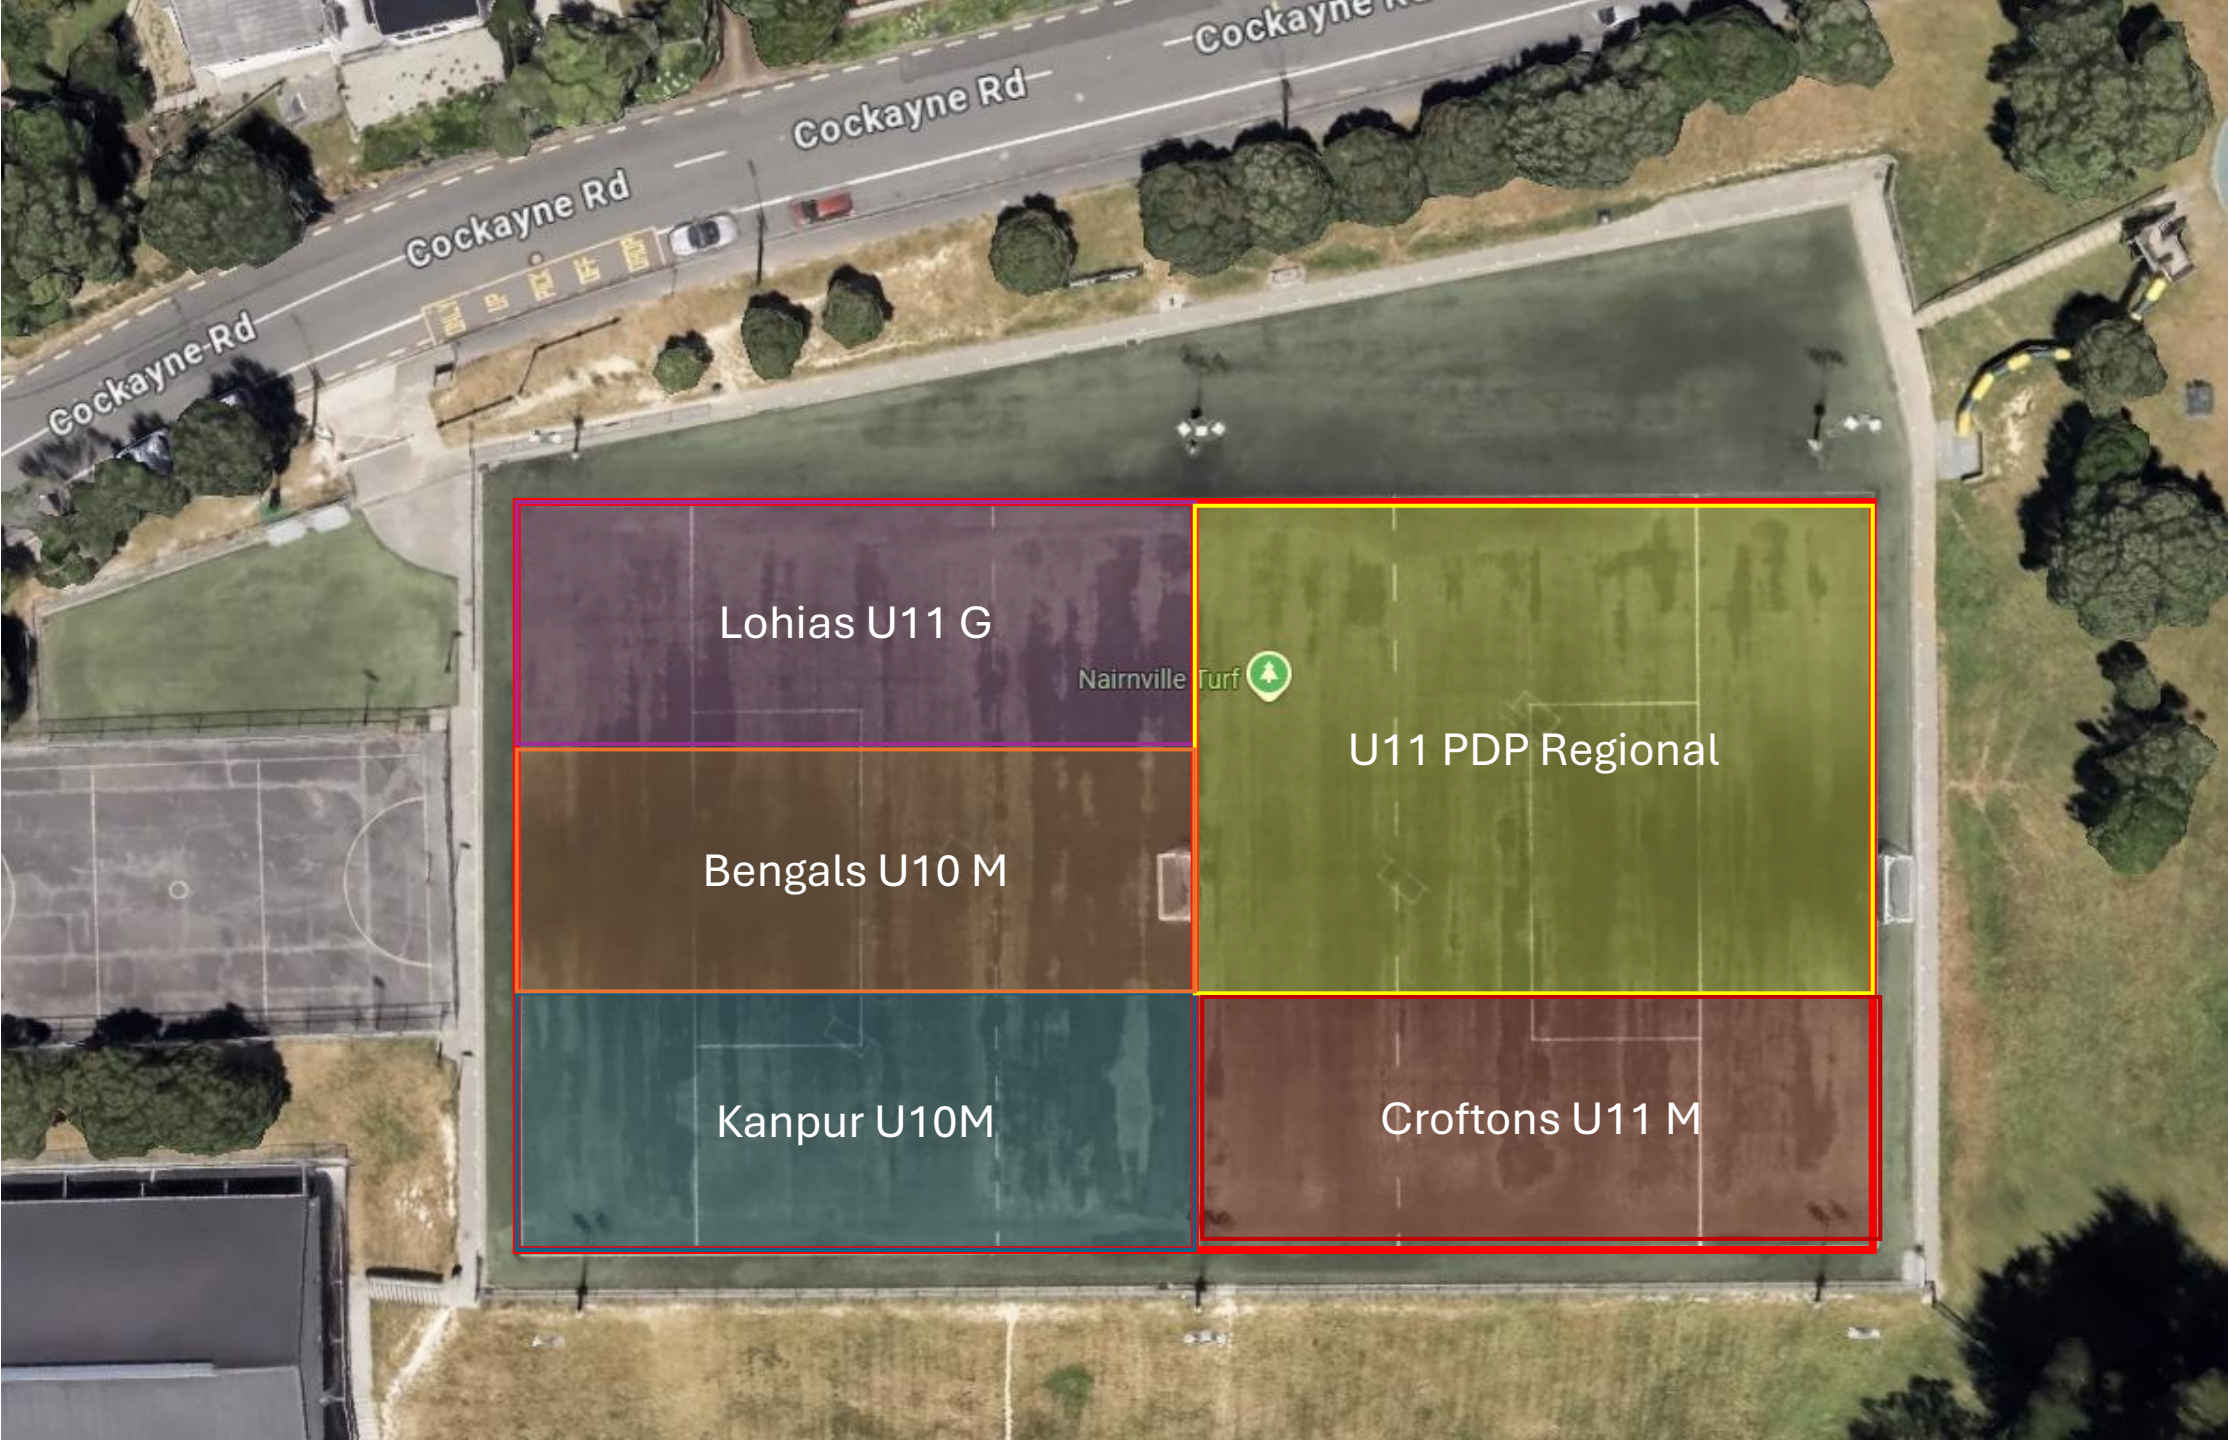

Thursday

4.45 – 5.45
PDP

5.00 – 6.00
*Lohias, Bengals,
Kanpur, Croftons*

Lohias U11 G

U11 PDP Regional

Bengals U10 M

Croftons U11 M

Kanpur U10M