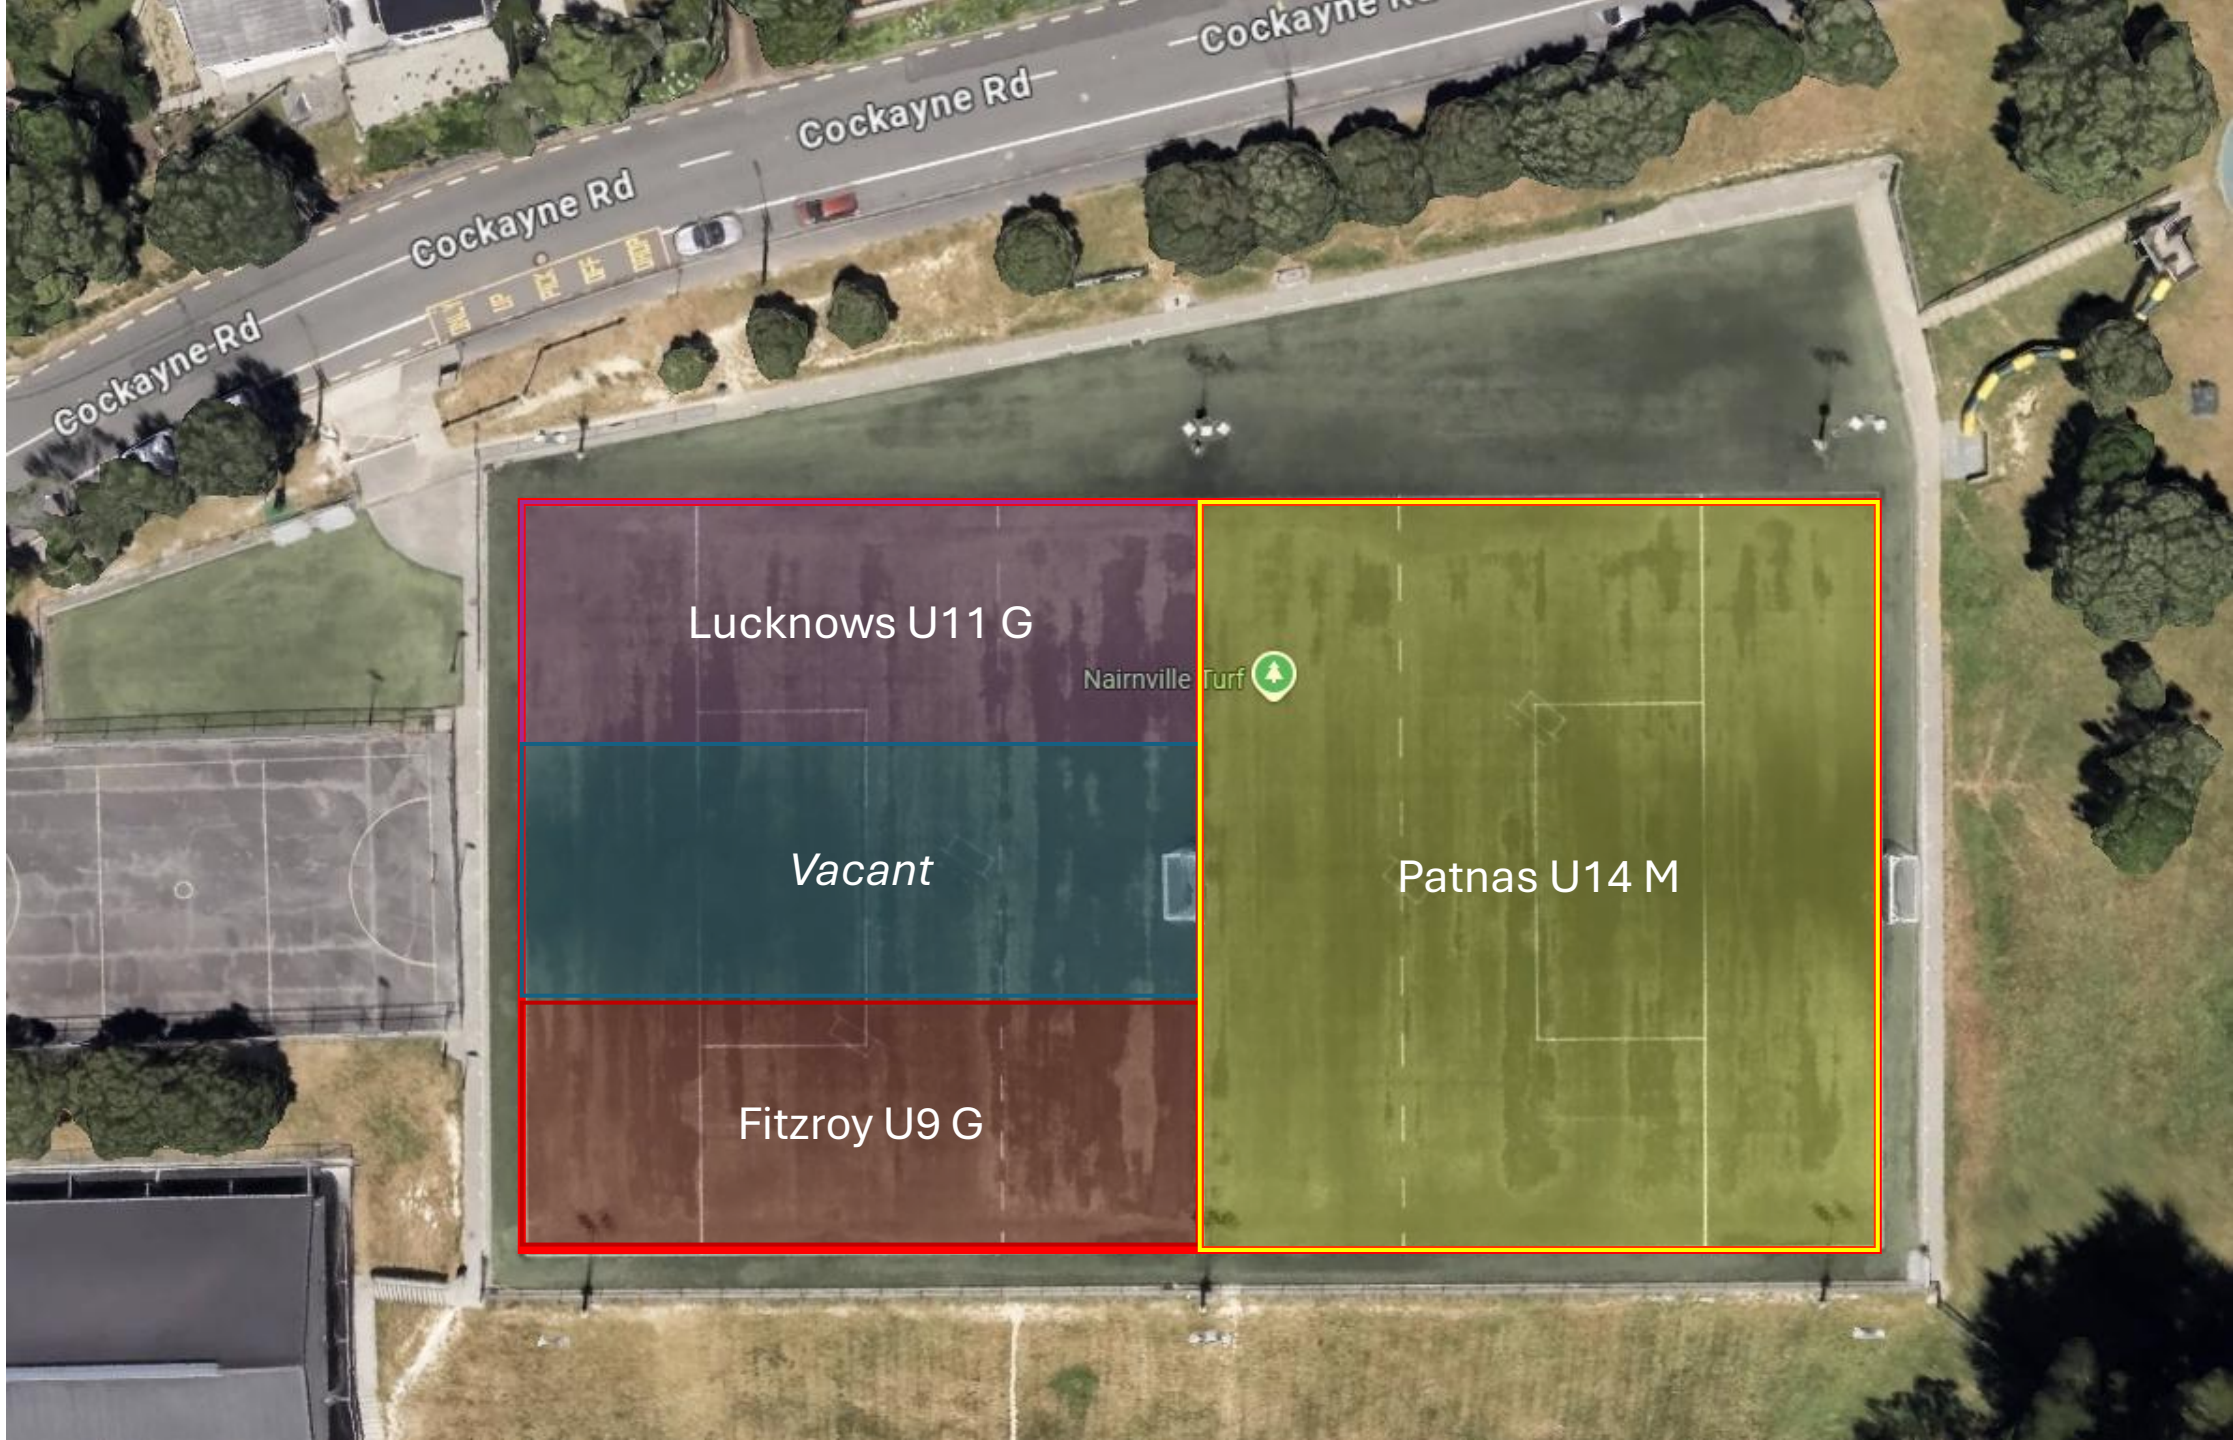

U11 GOSL PDP

Seftons U11 M

GK PDP YRP

Bangkots U12 M

Whitu U9 M

Tuesday

6.00 – 7.00

Lucknows U11 G