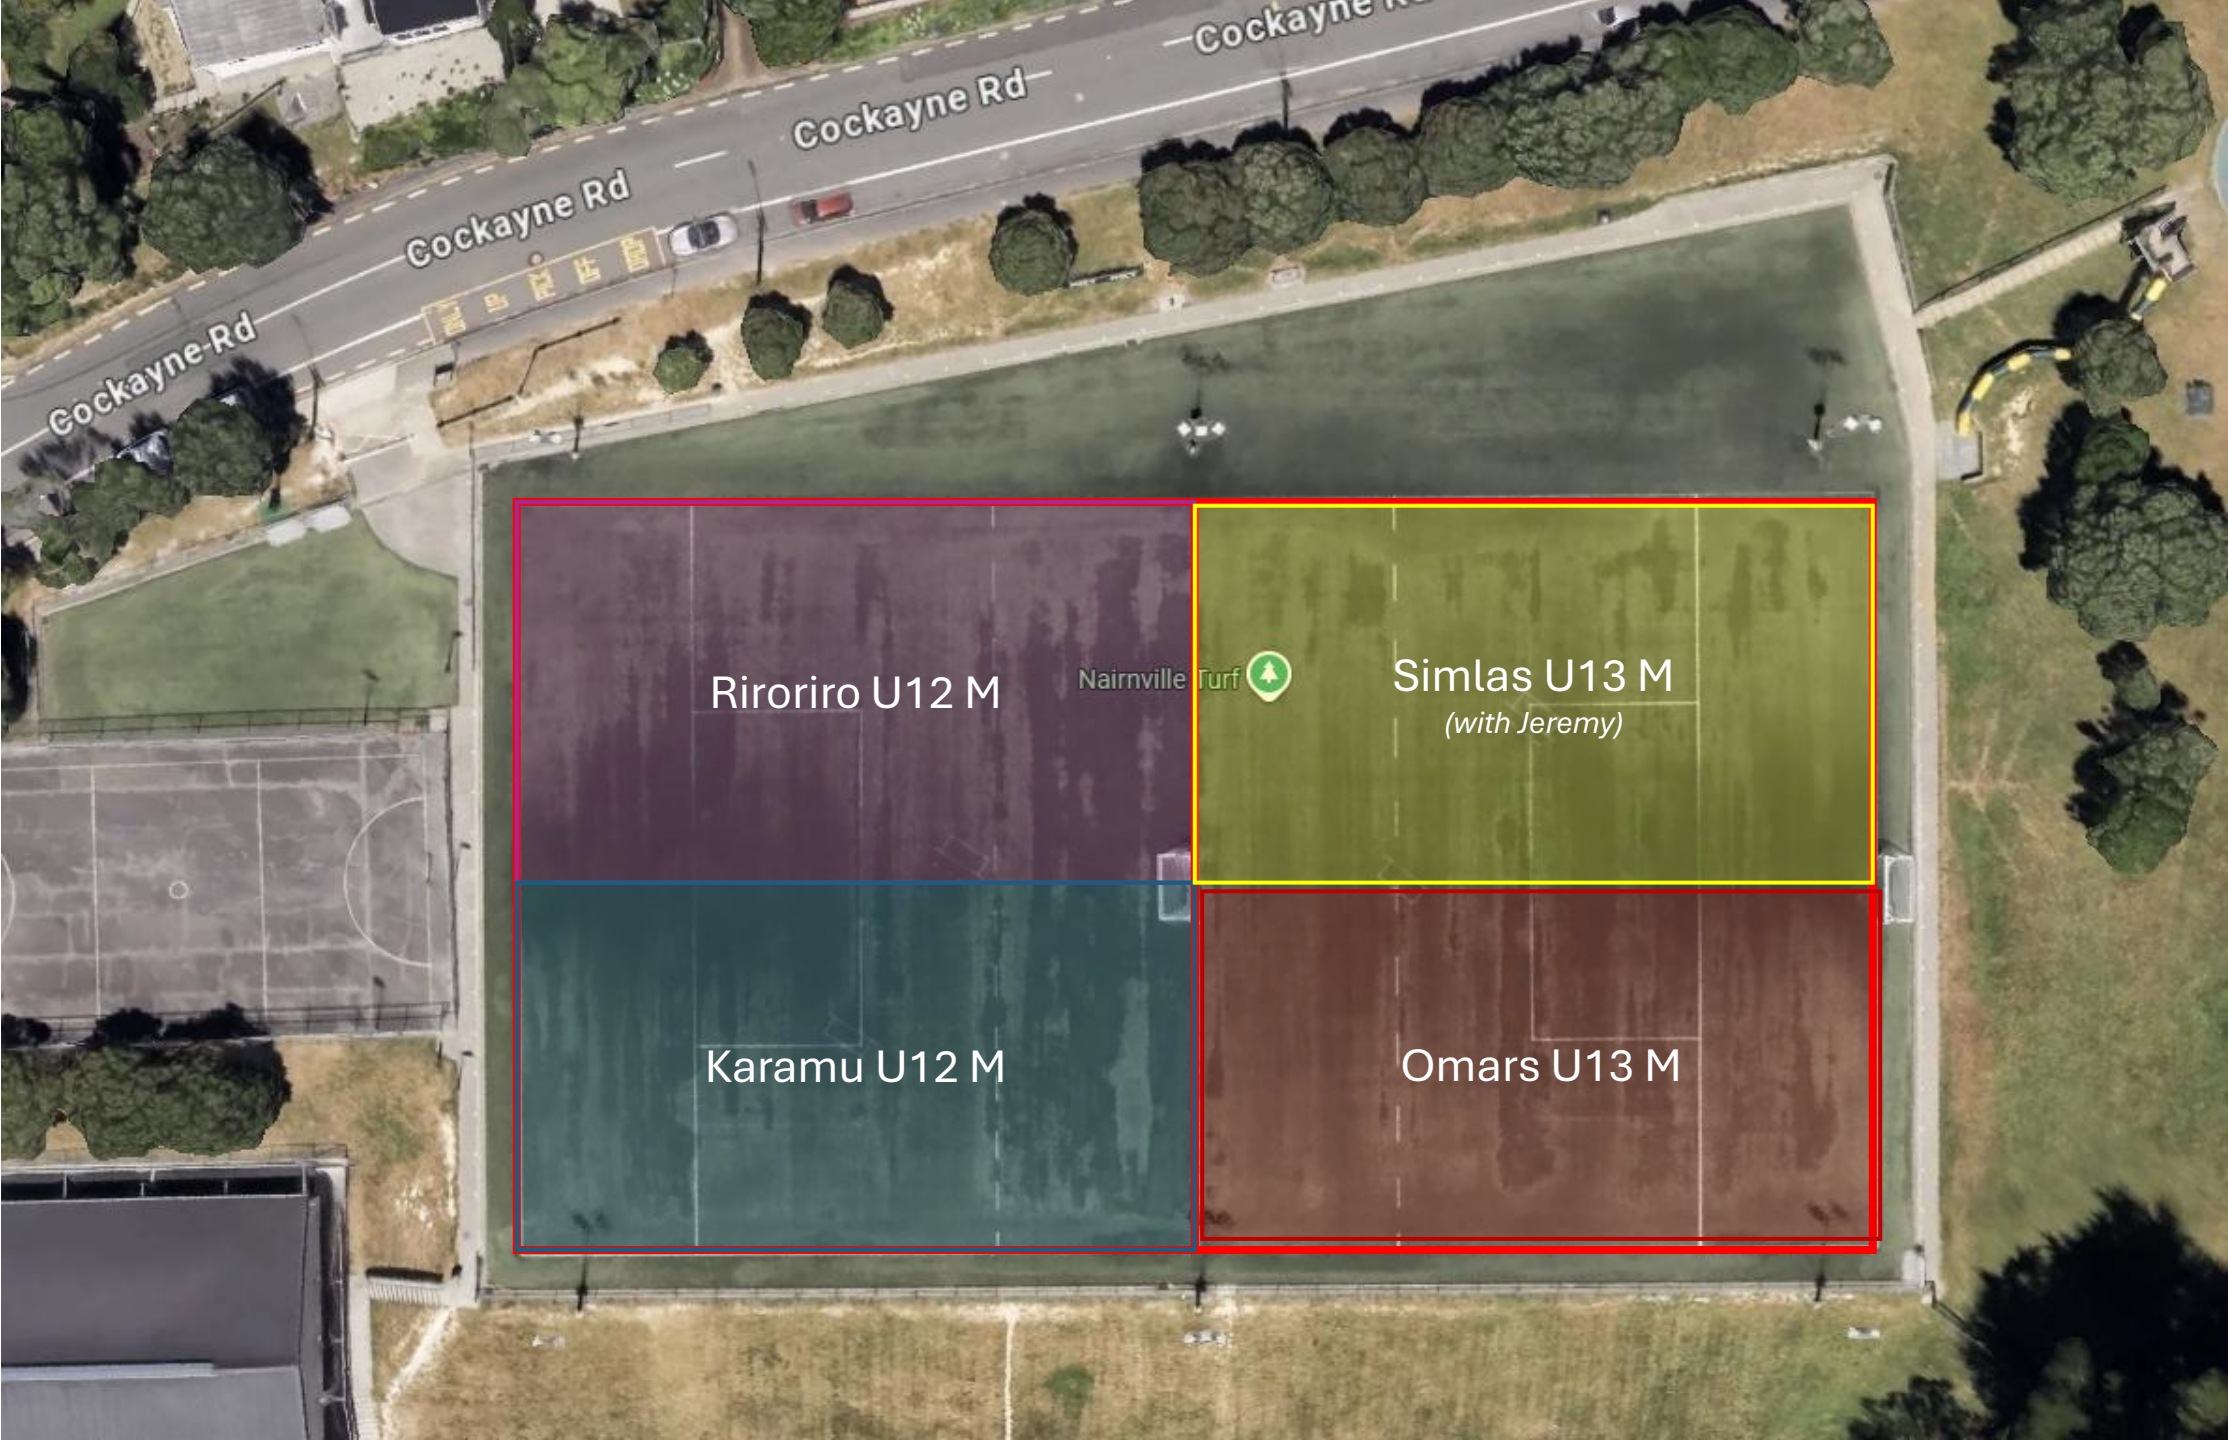

6.45 – 8.00
Simlas

7.00 – 8.00
*Riroriro, Karamu,
Omars*

Friday turf training maps

Friday

3.45 – 4.45
PDP

4.00 – 5.00
Elloras

U8/U9 PDP Mixed

U11+ PDP GOSL