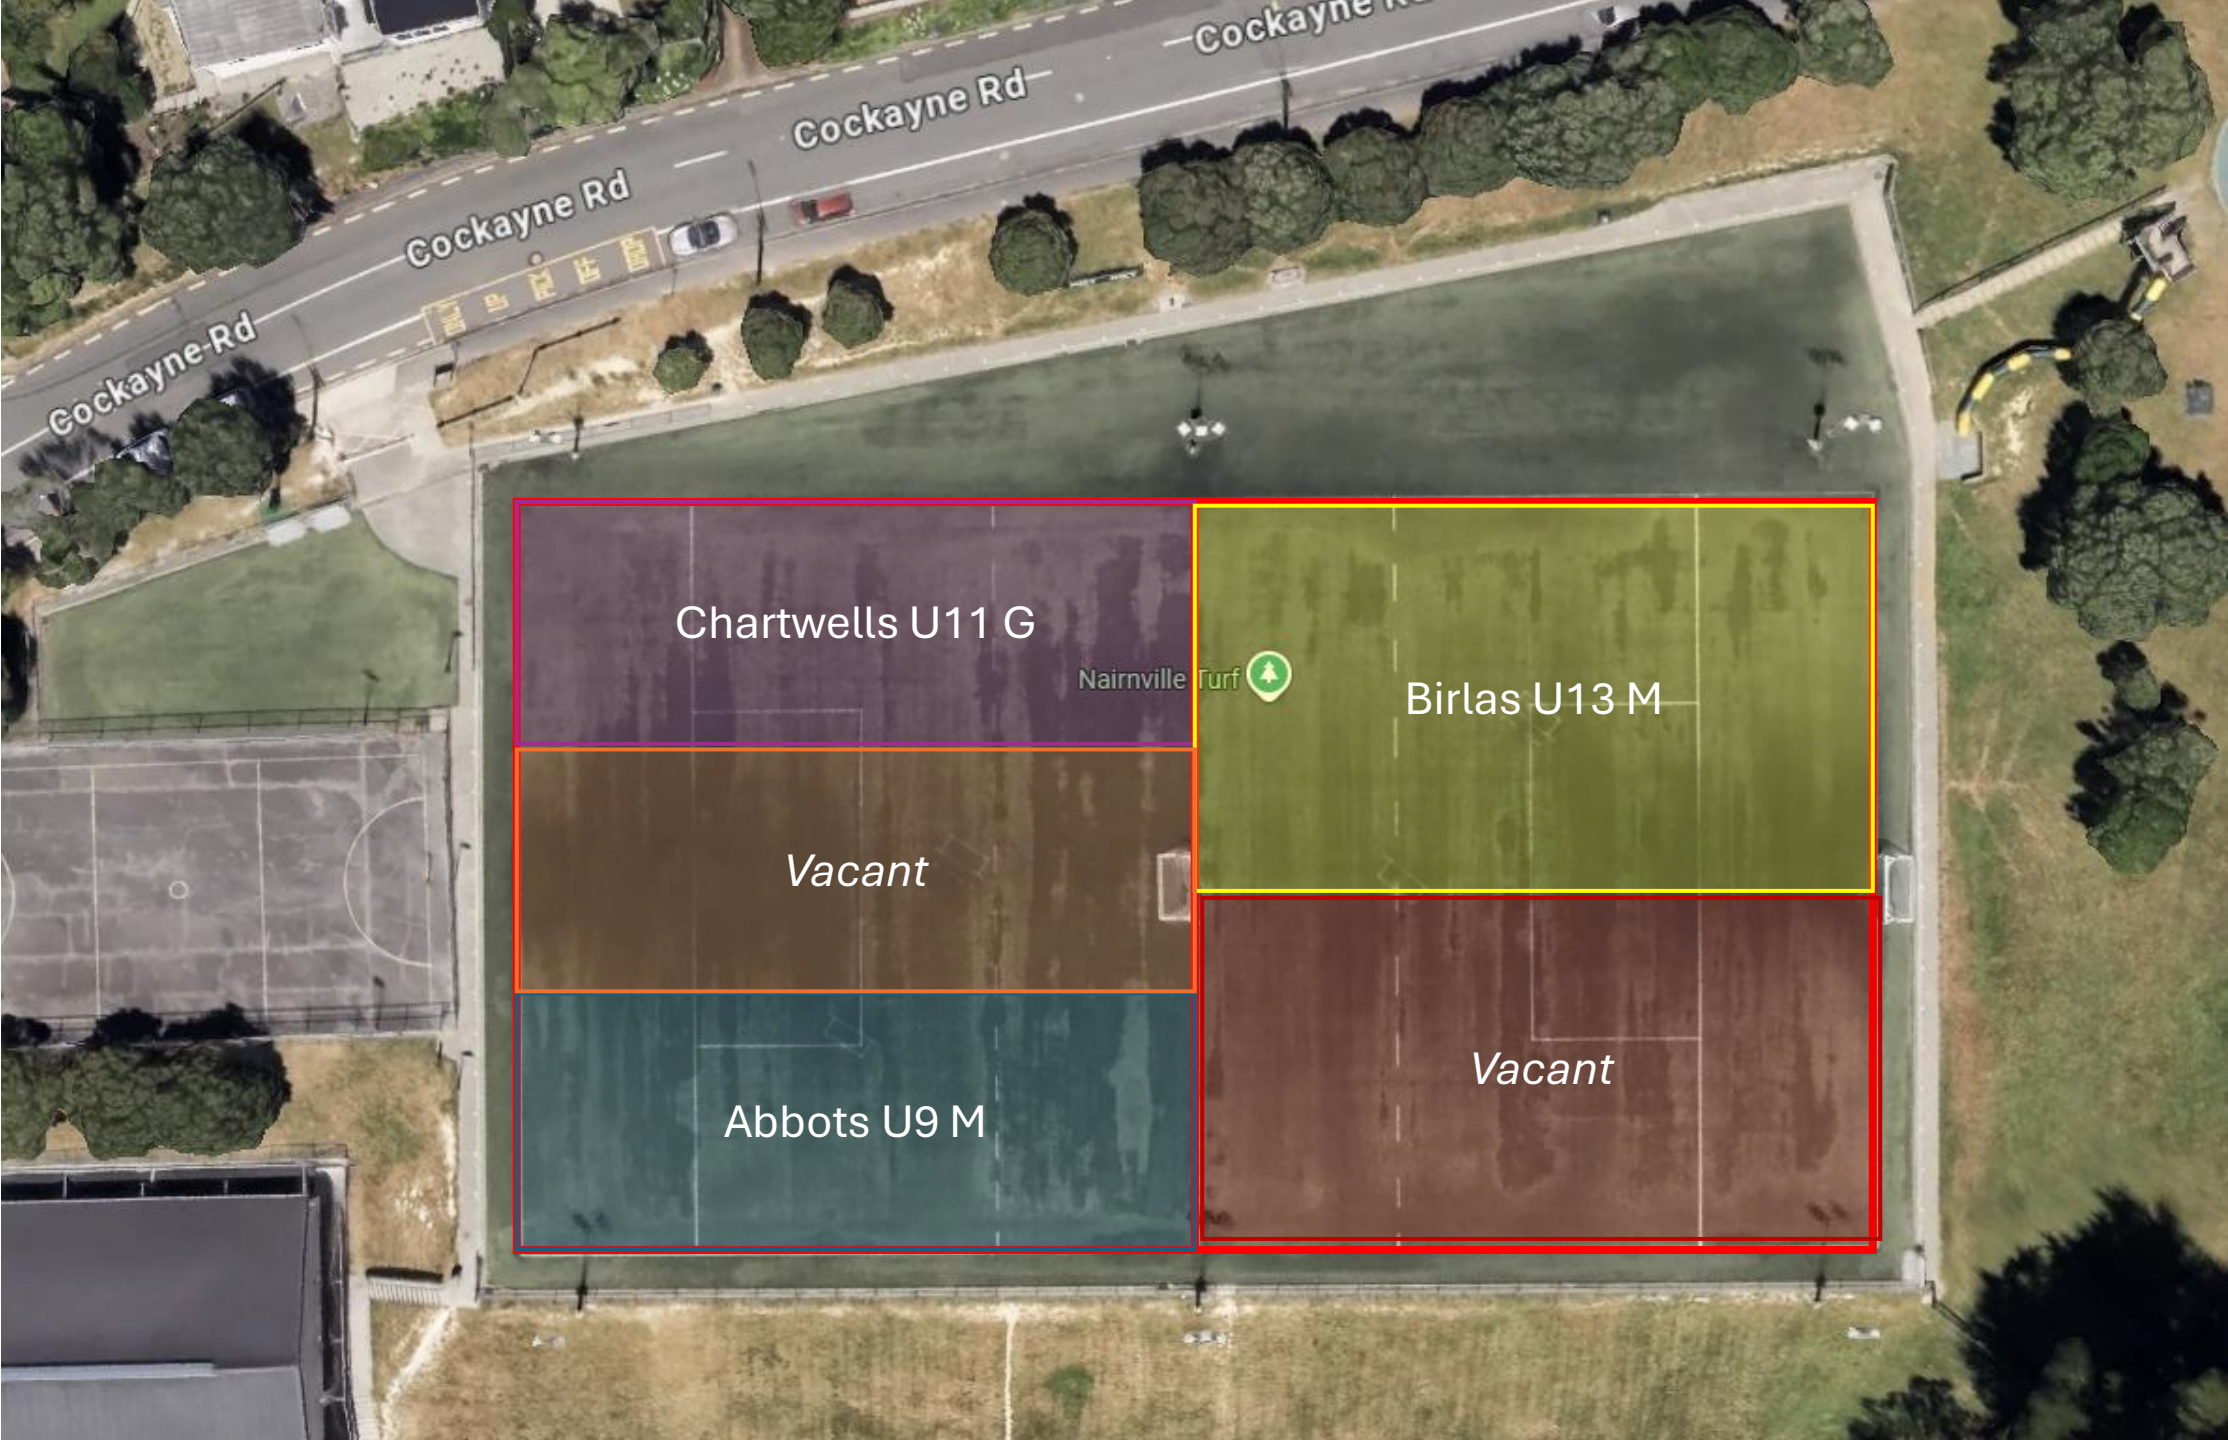

Friday

5.00 – 6.00

Chartwells U11 G

Birlas U13 M

Vacant

Abbots U9 M

Vacant

Nairville Turf

Cockayne Rd

Cockayne Rd

Cockayne Rd

Cockayne Rd