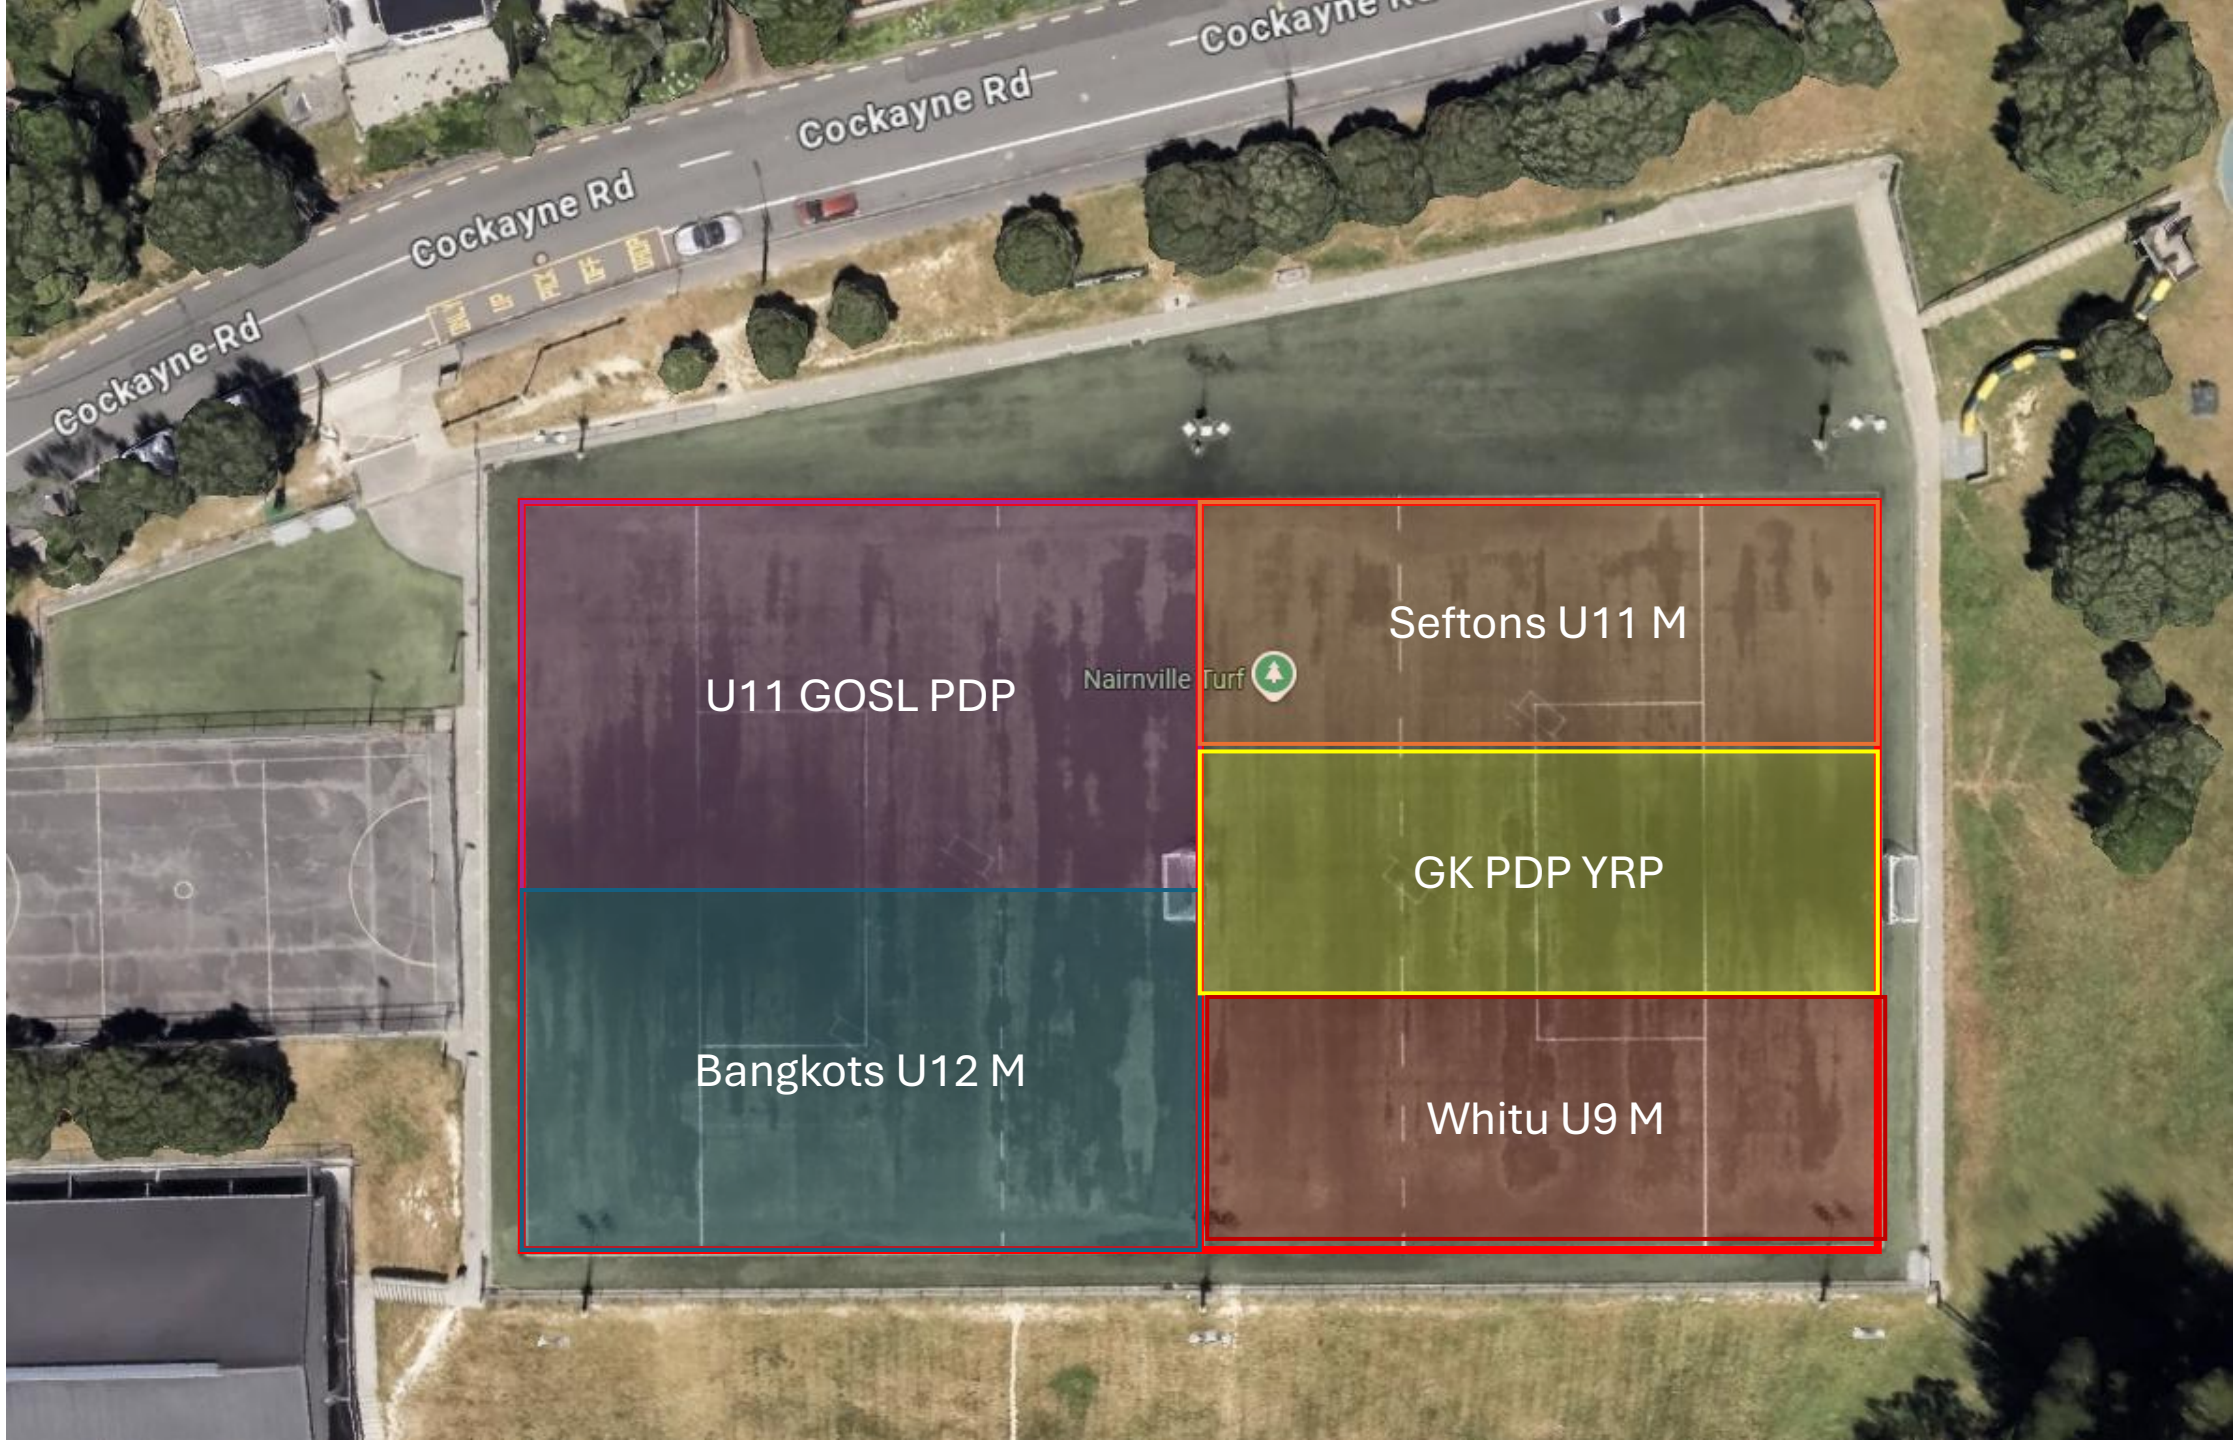

U12 Mixed YRP
Riroriro + Karamu

Simlas U13 M

Tuesday turf training maps

Tuesday

3.45 – 4.45

Tuesday

4.45 – 5.45
PDP

5.00 – 6.00
*Bangkots,
Seftons, Whitu*