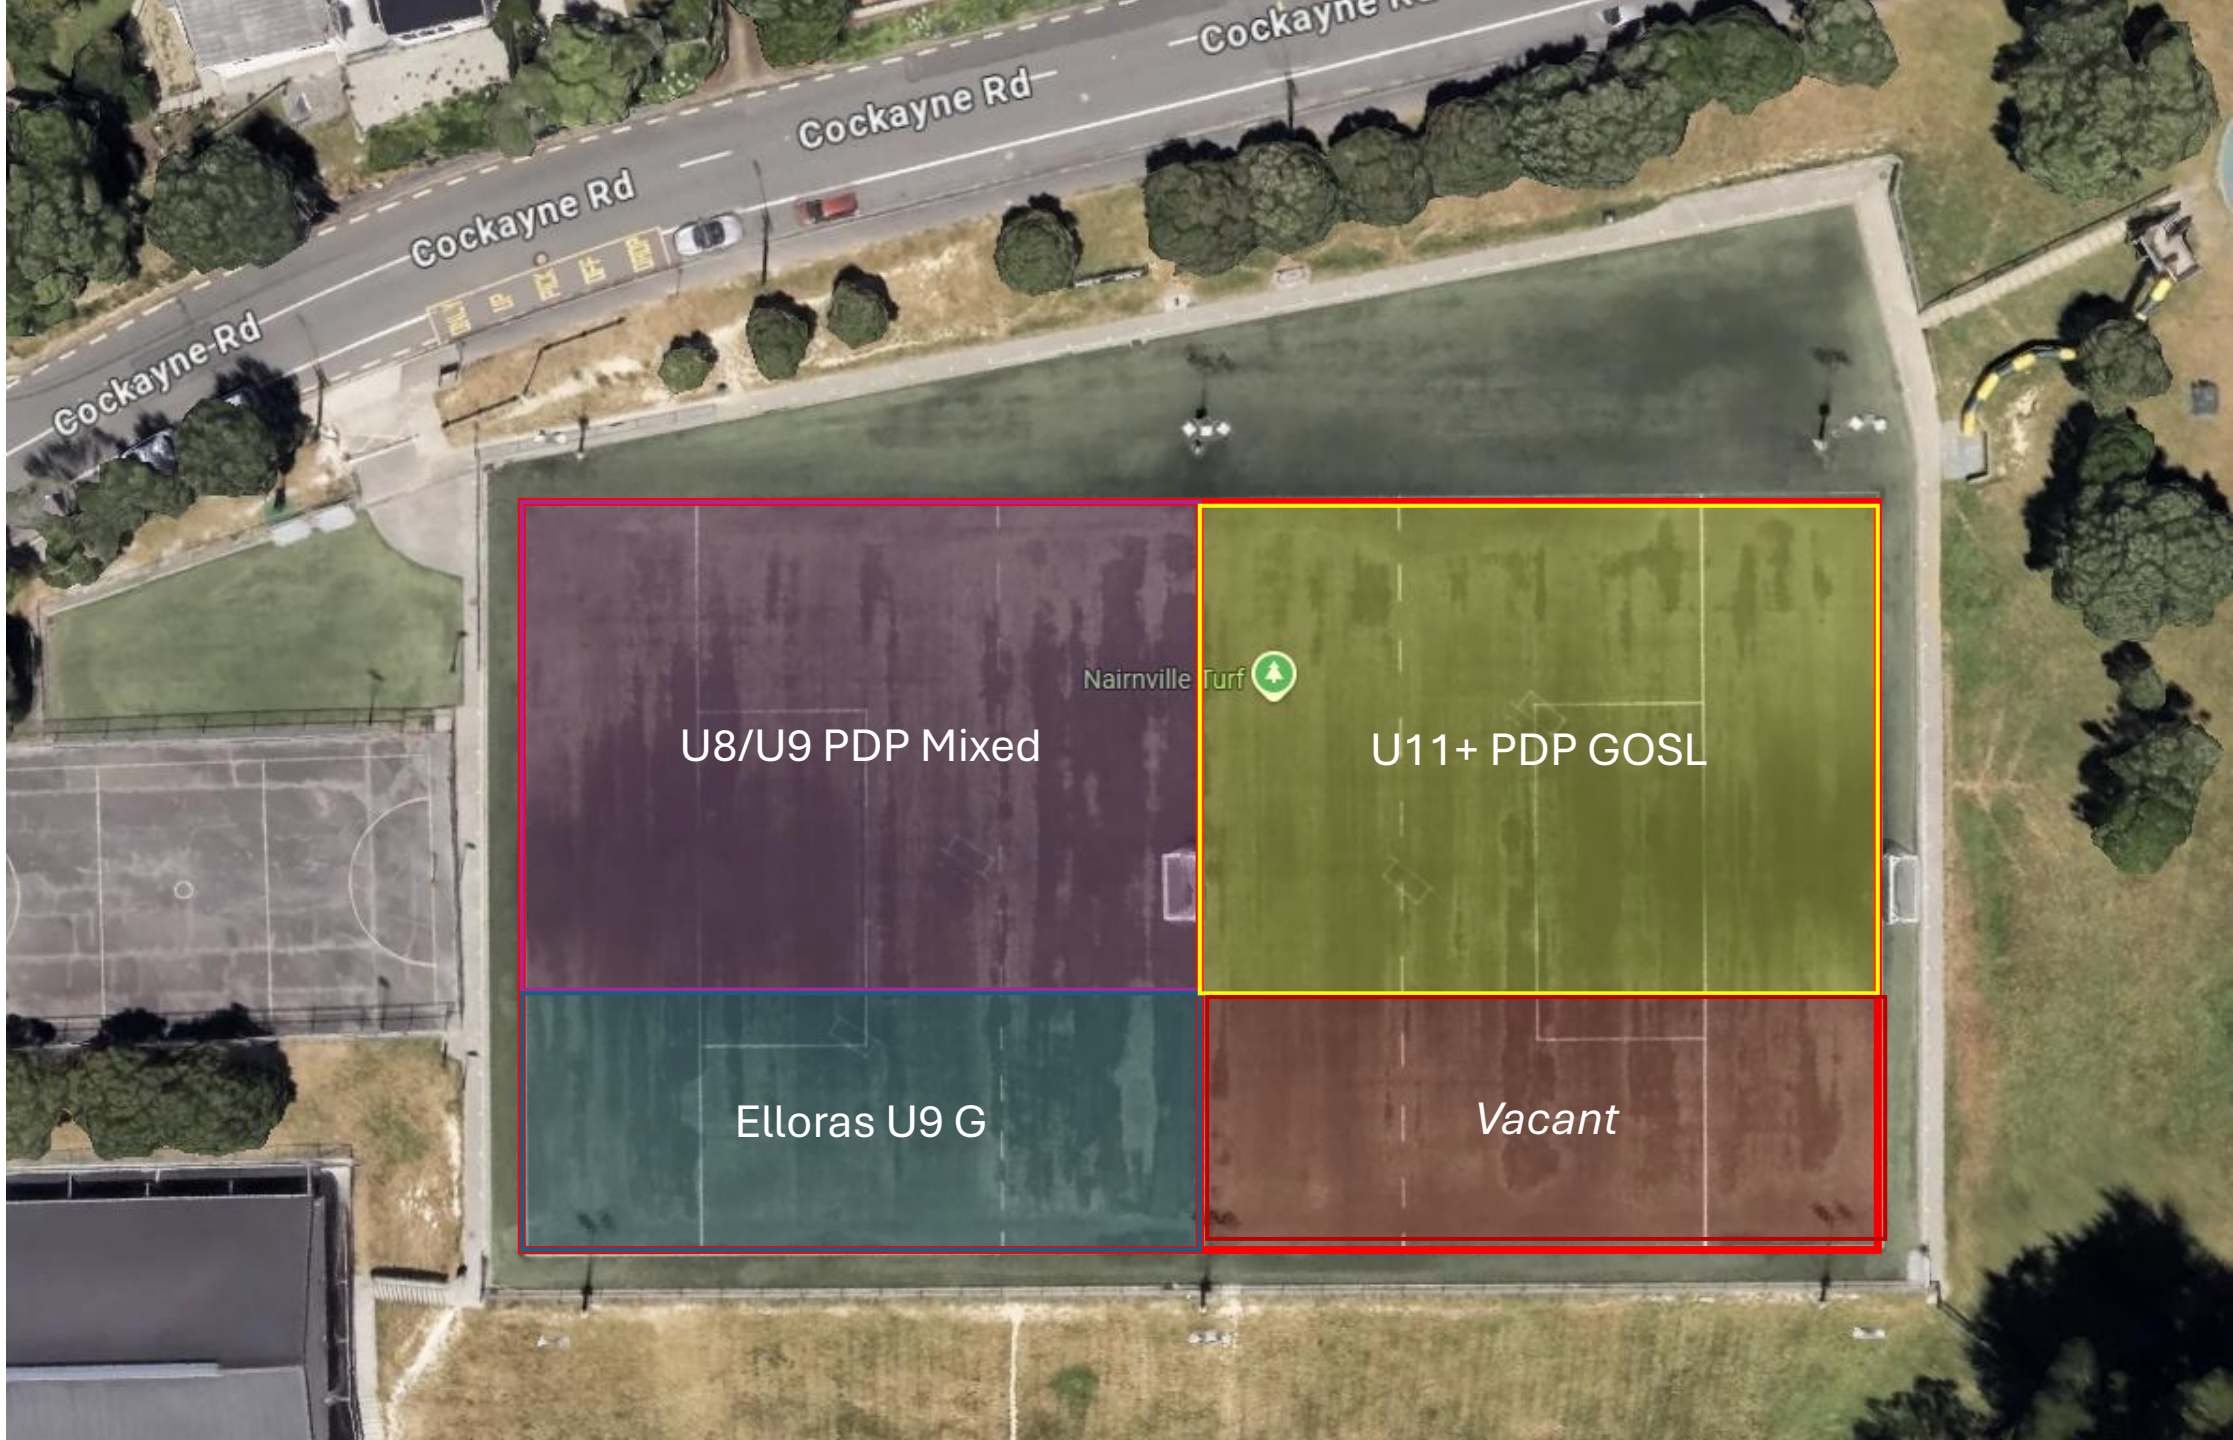

6.45 – 8.00
Simlas

7.00 – 8.00
*Riroriro, Karamu,
Omars*

Friday turf training maps

Friday

3.45 – 4.45
PDP

4.00 – 5.00
Elloras

U8/U9 PDP Mixed

U11+ PDP GOSL