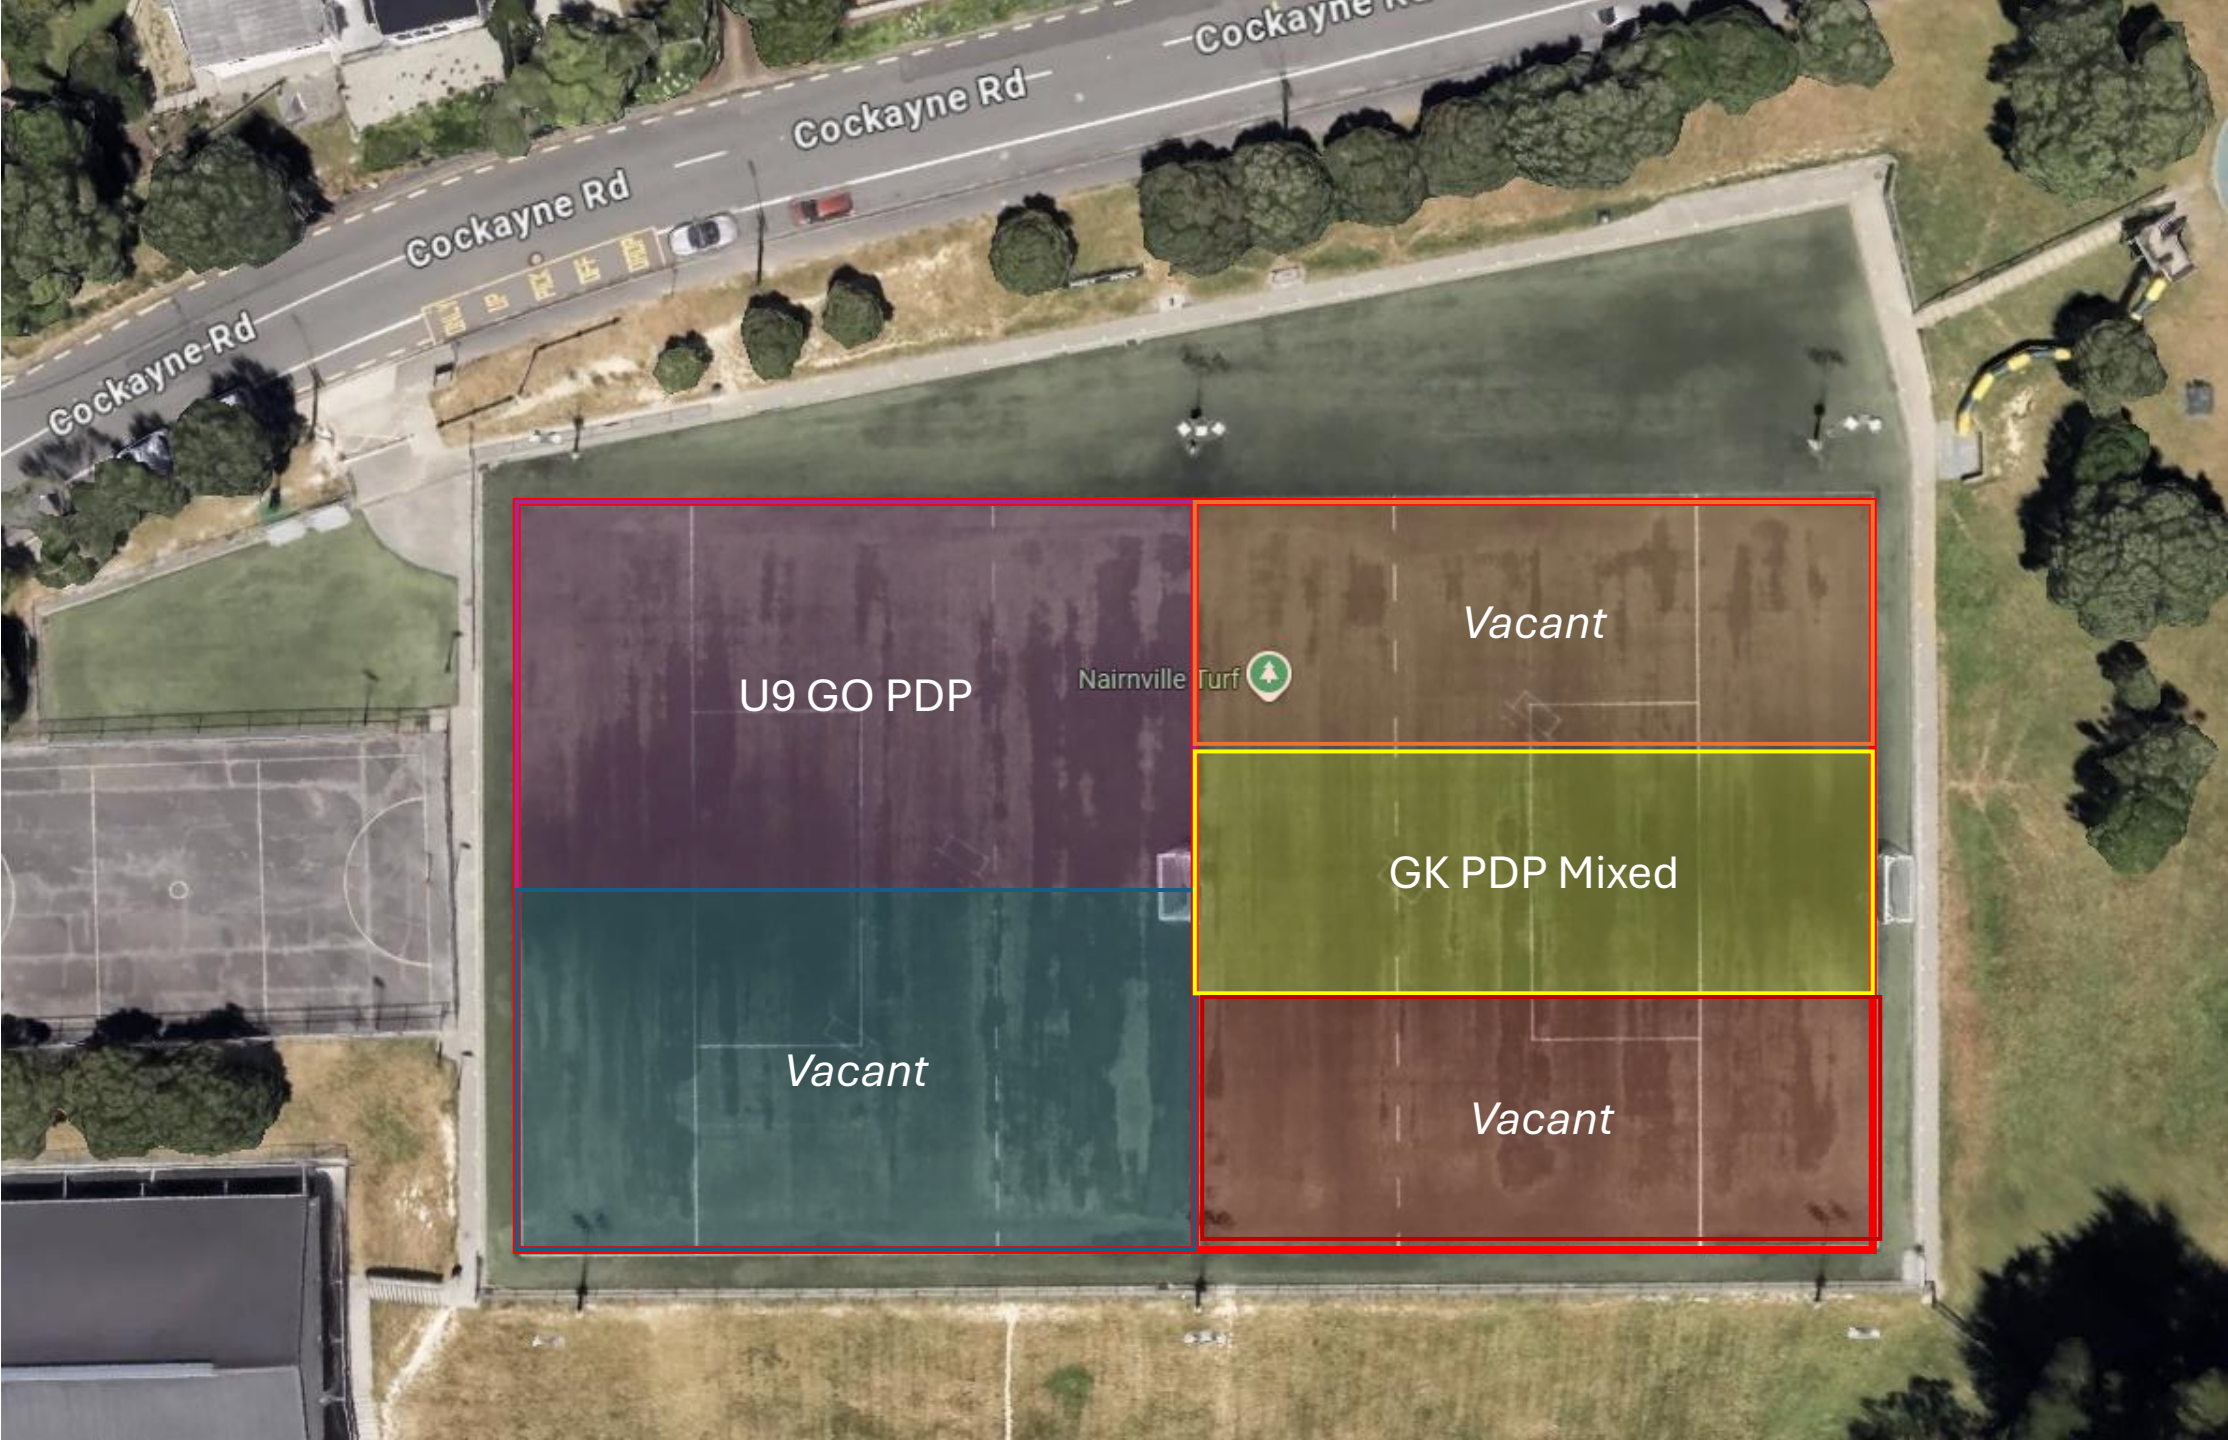

Monday turf training maps

Monday

3.45 – 4.45

Monday

4.45 – 5.45
PDP and Raroa

5.00 – 6.00
*Nepals and
Bombays*

Monday

5.45 – 6.45