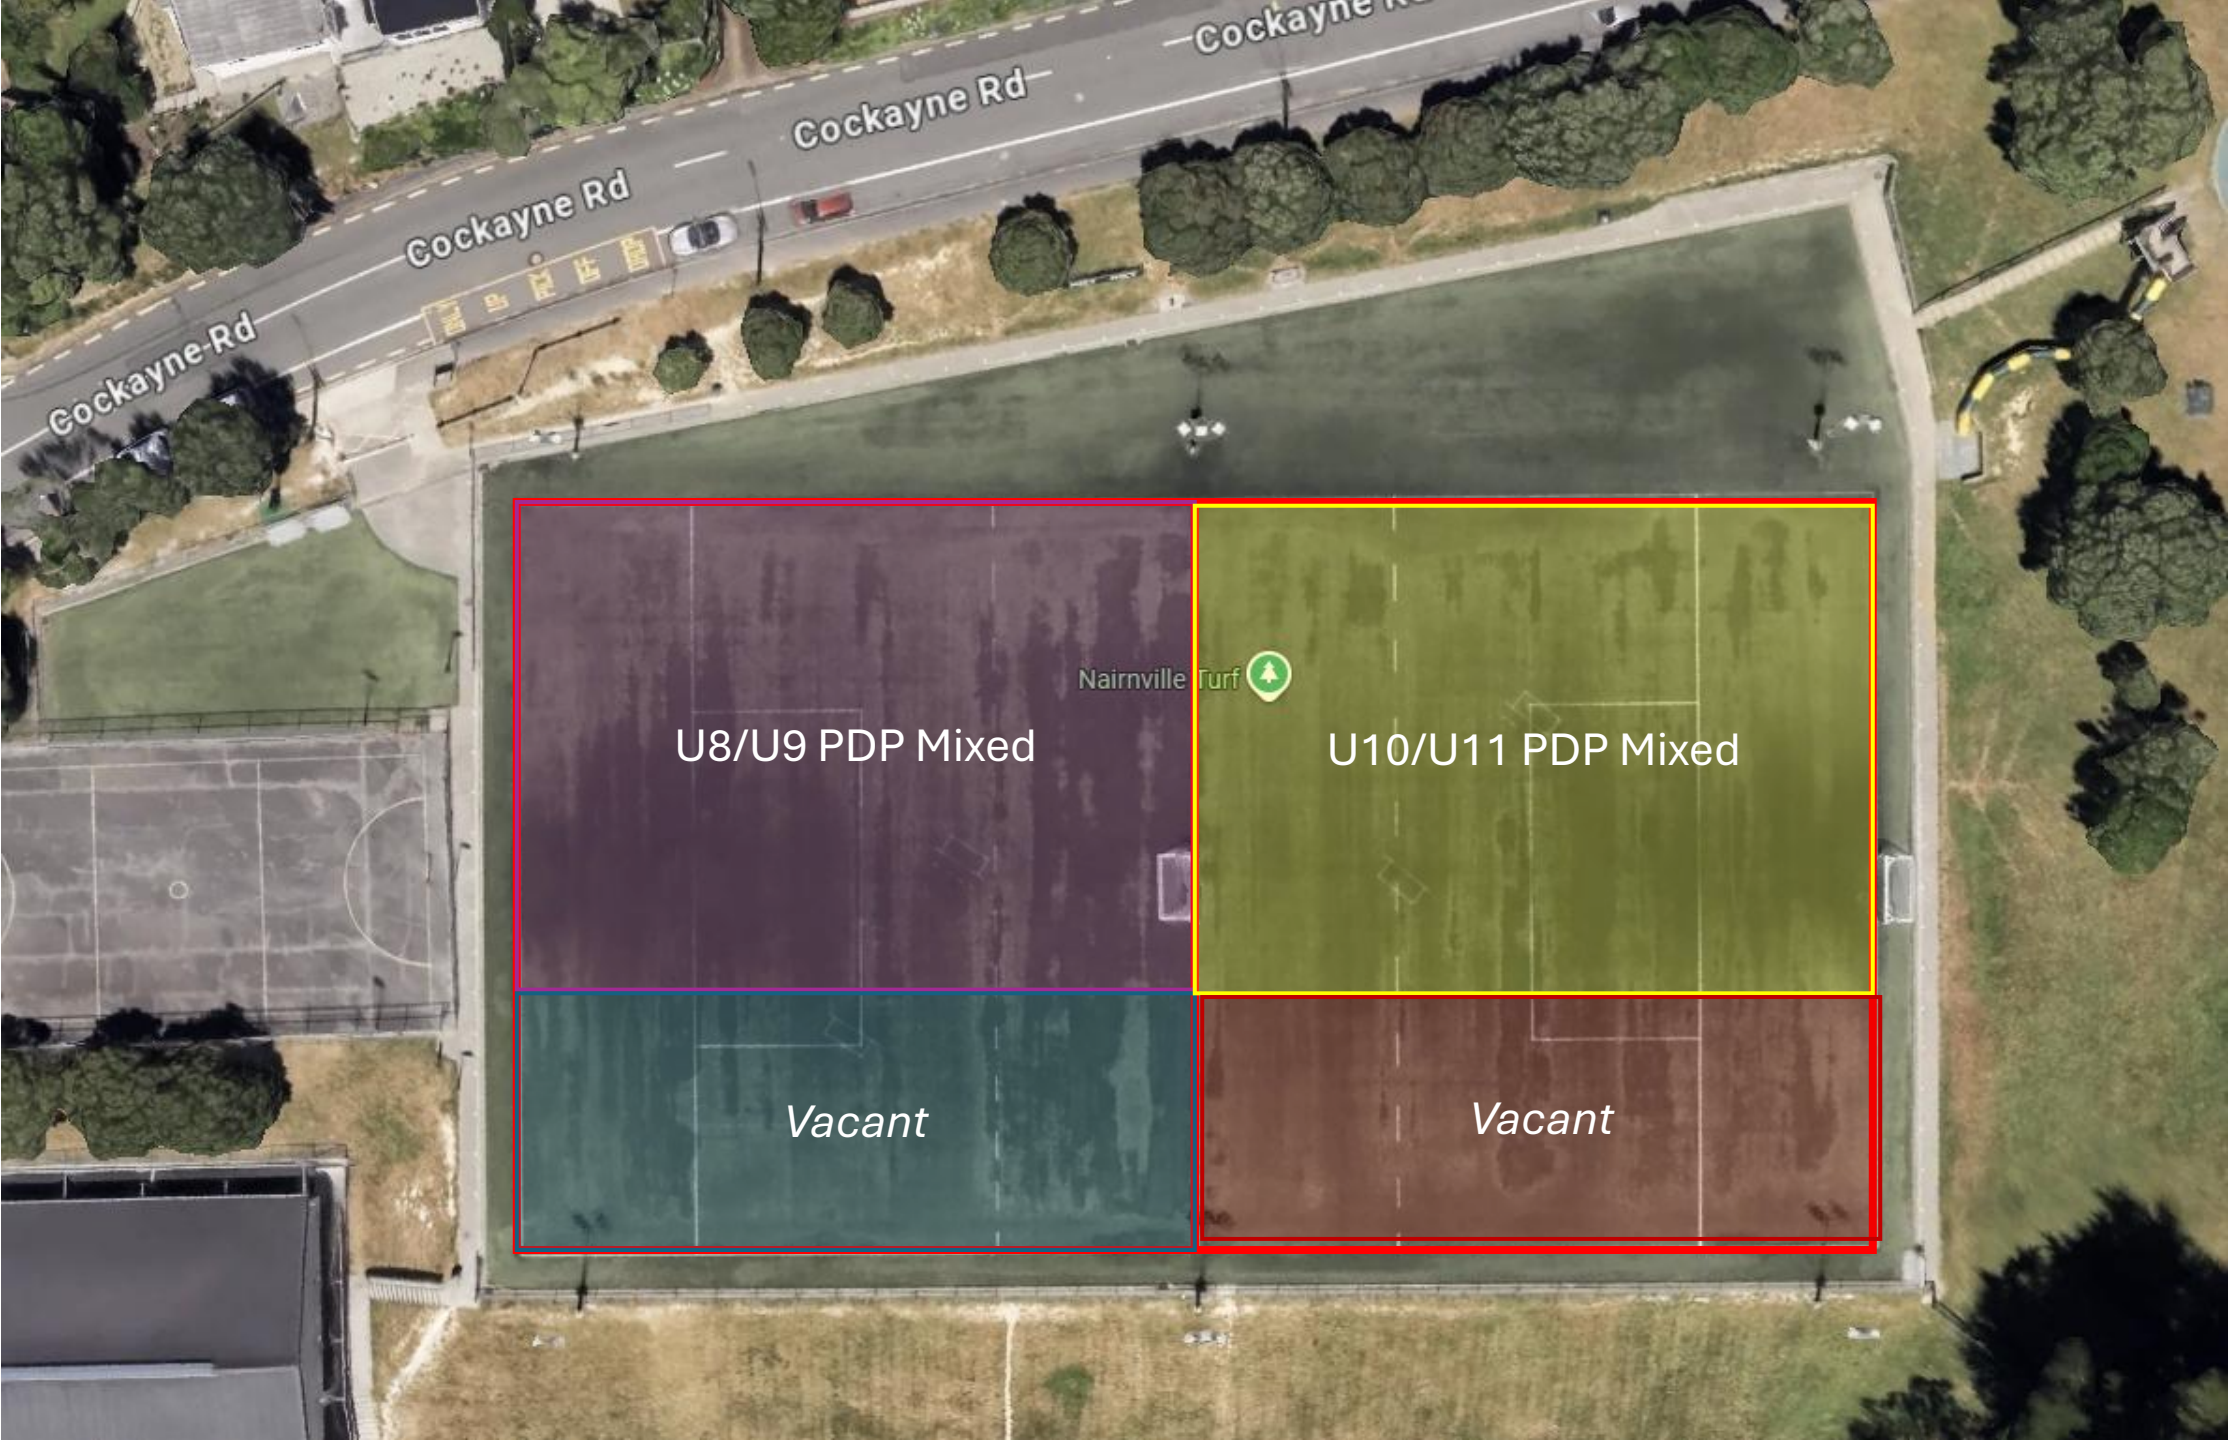

Wednesday

7.15 – 8.30

U13 Lochiels

Narbadas U11 M
(until 7.30)

TDP U14 M

Thursday turf training maps

Thursday

3.45 – 4.45