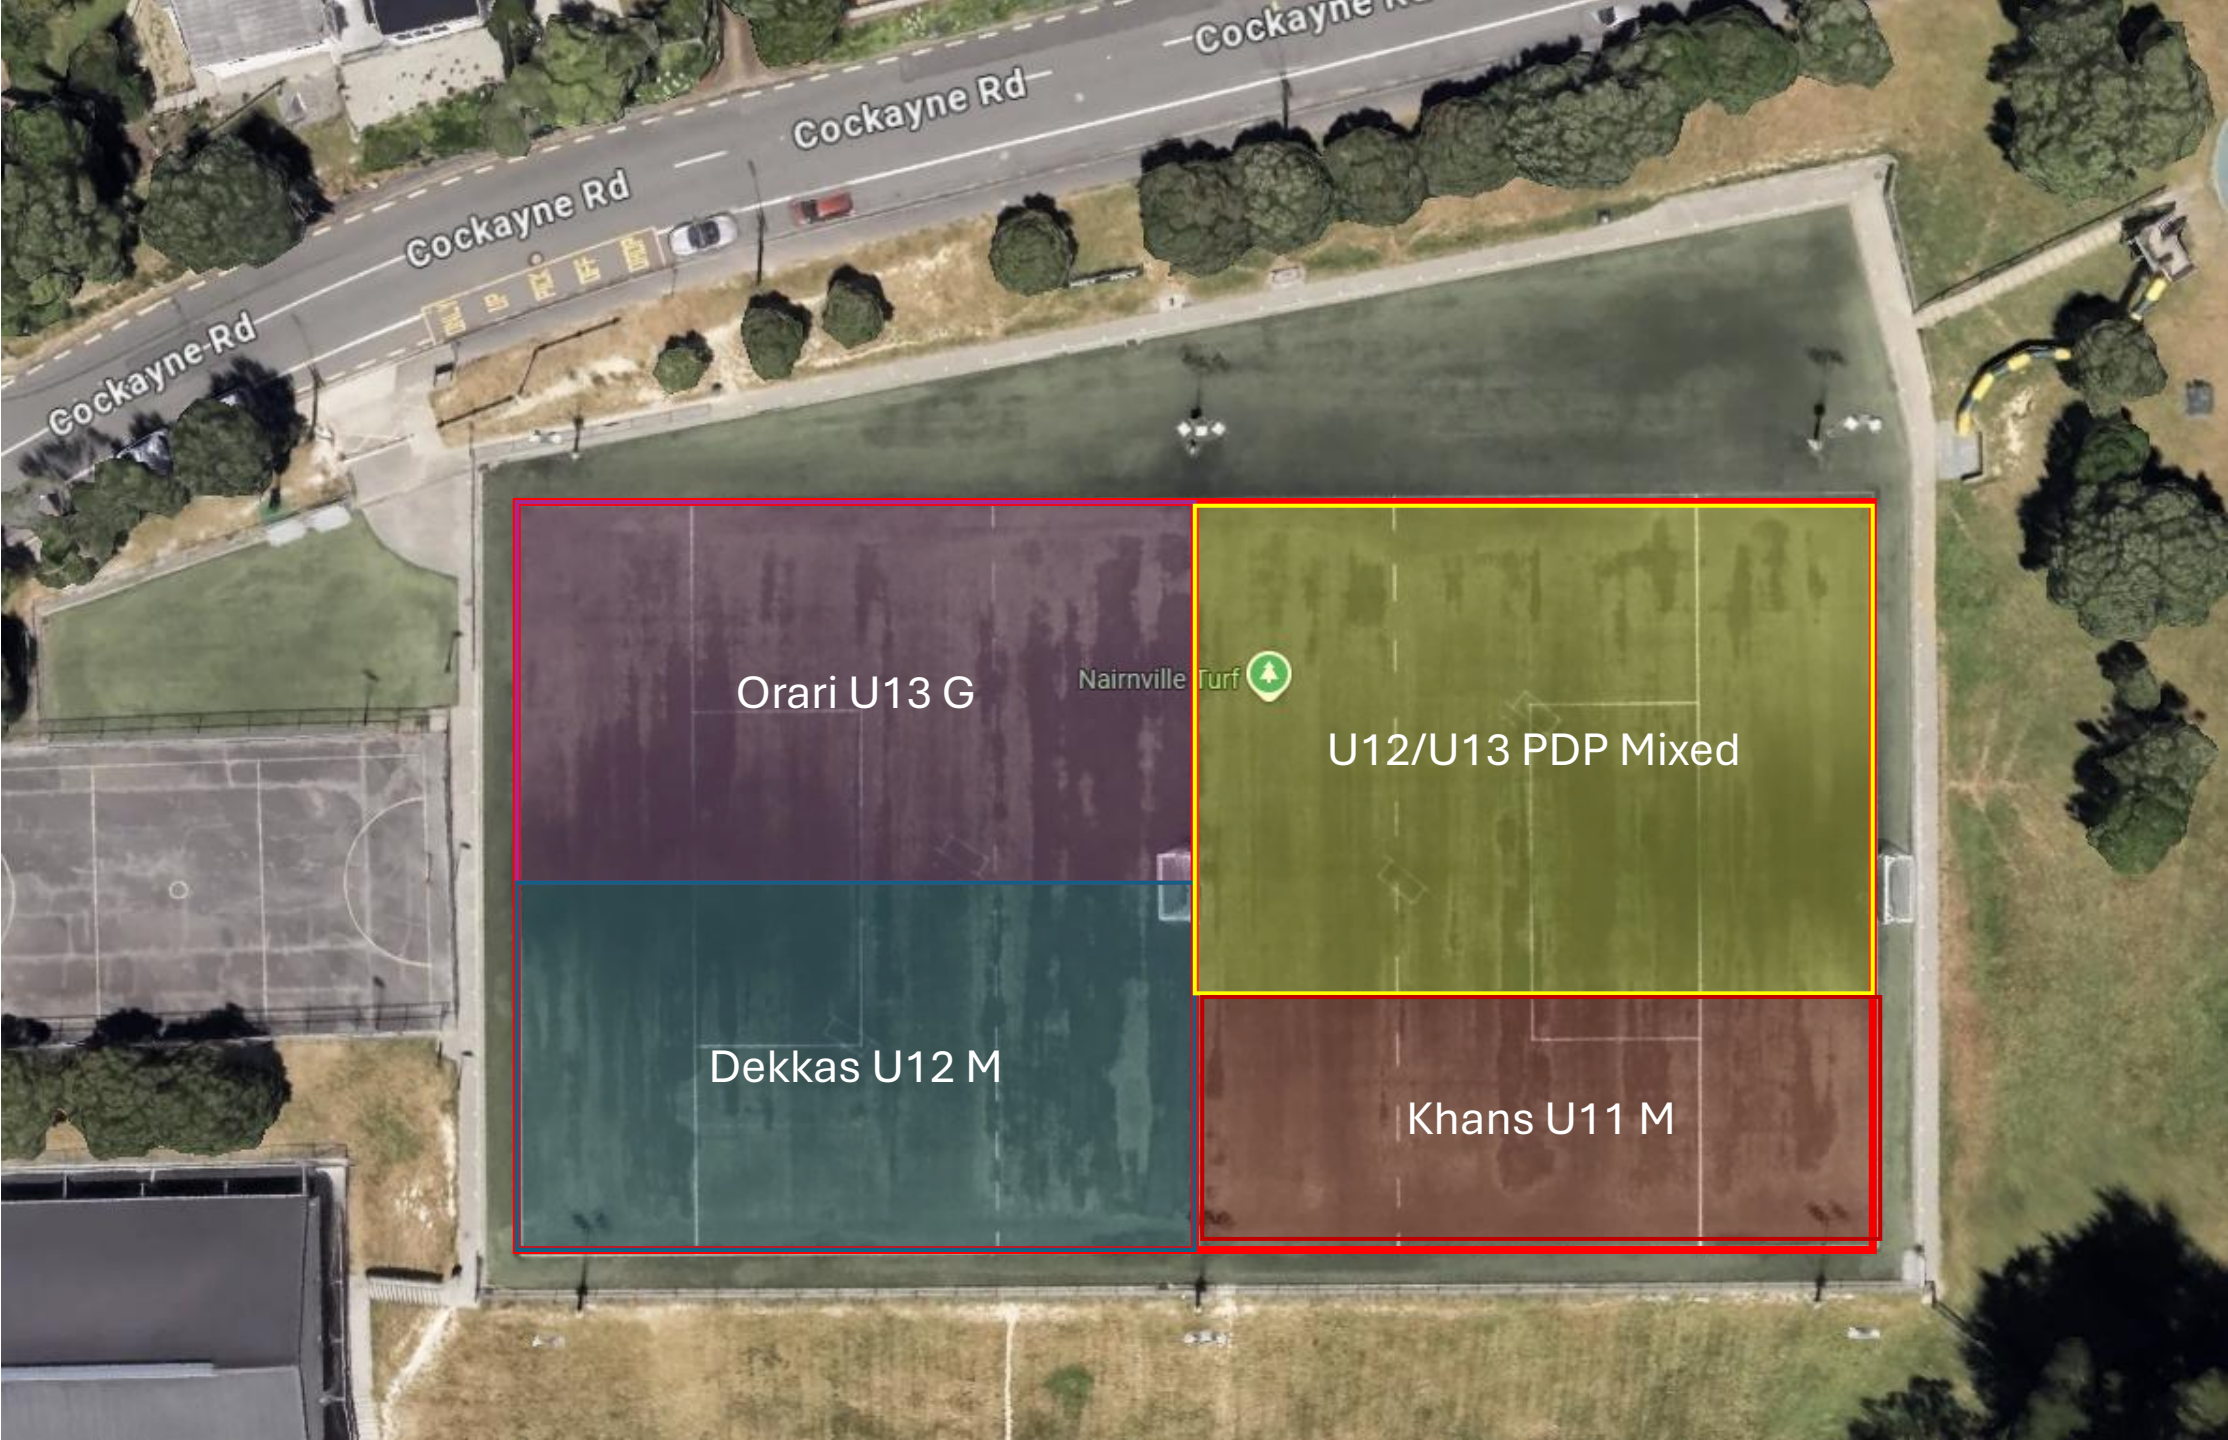

Thursday

5.45 – 6.45
PDP

6.00 – 7.00
*Orari, Dekkas,
Khans*

Orari U13 G

U12/U13 PDP Mixed

Dekkas U12 M

Khans U11 M