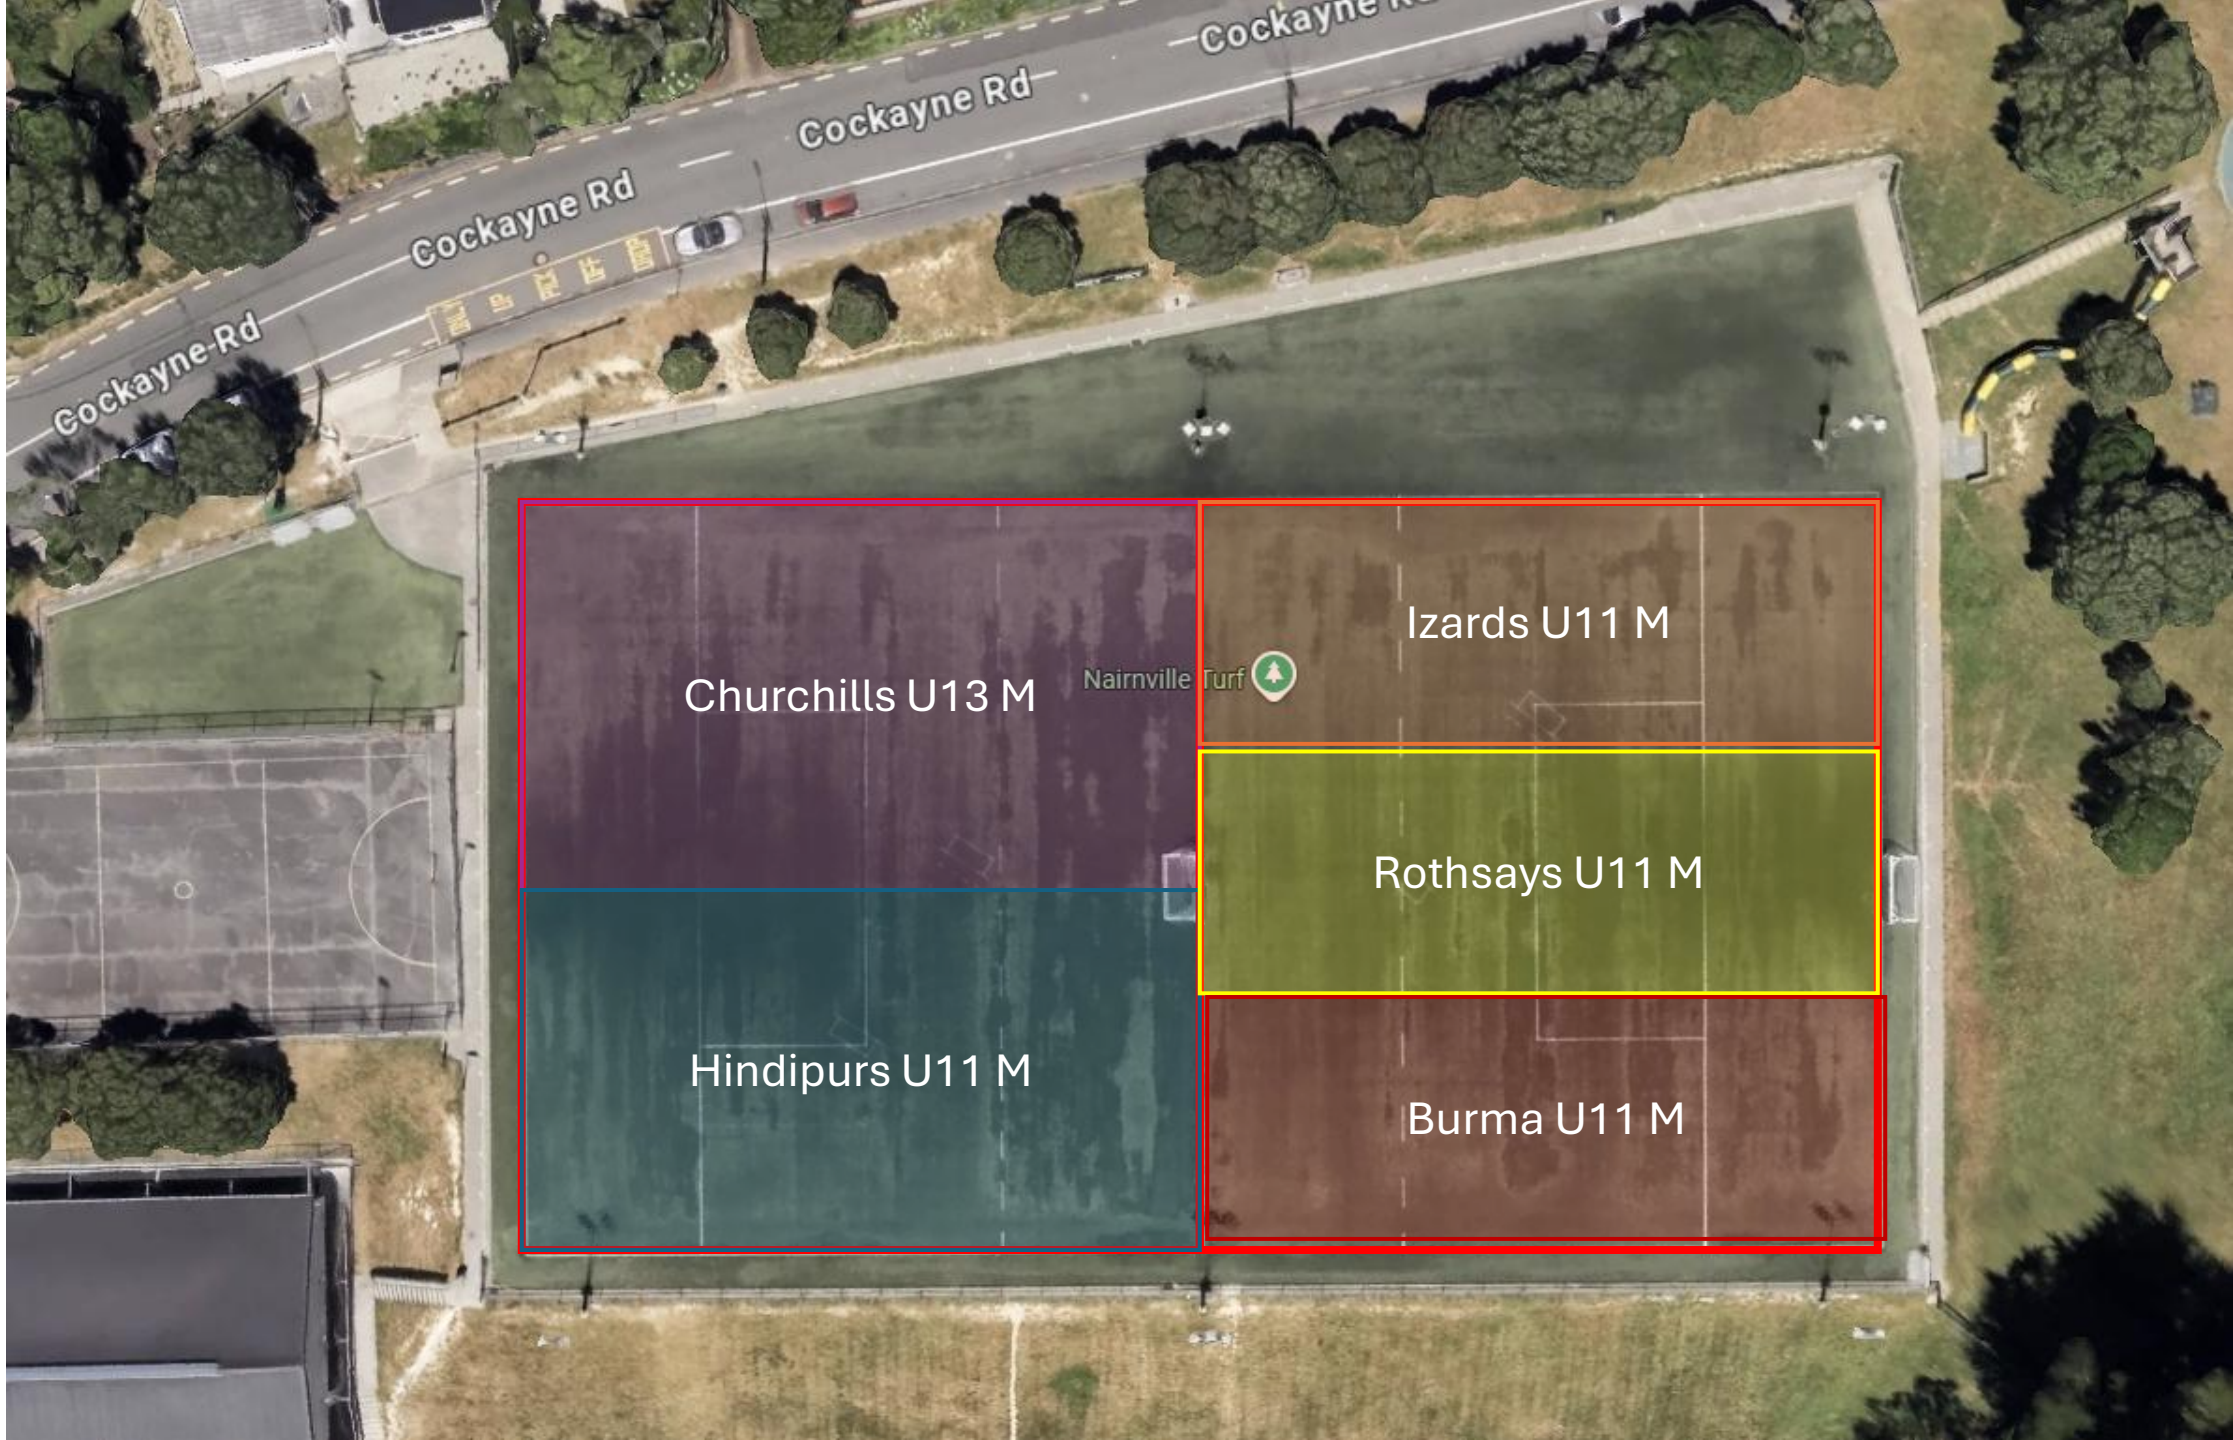

Monday

5.45 – 6.45

*Izards, Rothsays,
Burma*

6.00 – 7.00

*Churchills,
Hindipurs*